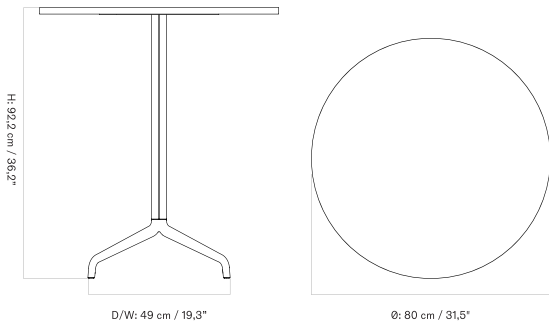

Ø60 Cm - Round Base