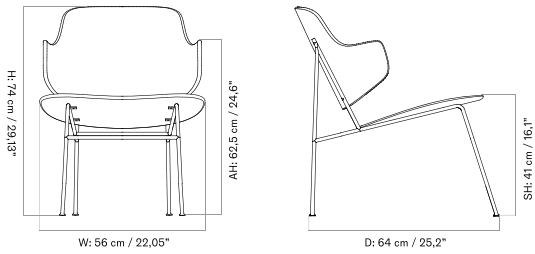

THE PENGUIN LOUNGE CHAIR
Designed by *Ib Kofod-Larsen Design*

BACK TO START

Fully Upholstered

Seat Upholstered

Un-Upholstered

THE PENGUIN ROCKING CHAIR
Designed by *Ib Kofod-Larsen Design*

[BACK TO START](#)