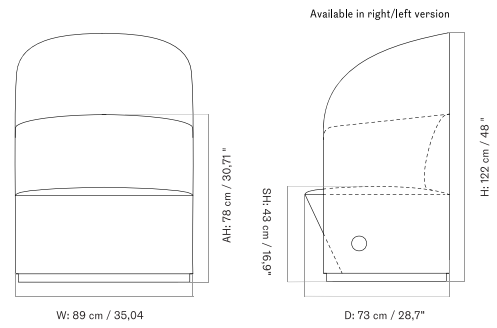

High Back With Poweroutlet