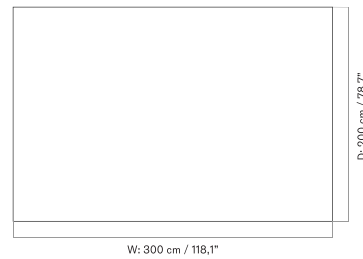

The Duomo Rug is available in two sizes and three colours:
Limestone Beige, Terracotta Red, and Marble Grey.

270 X 270 CM - Prices in USD

Stock Item

MASTER SKU	PRODUCT	PRICE
71004-000415 Fact sheet	270 x 270 cm - Limestone, Beige	* 2.485
71004-000417 Fact sheet	270 x 270 cm - Marble, Grey	* 2.485
71004-000416 Fact sheet	270 x 270 cm - Terracotta, Red	* 2.485

200 X 300 CM - Prices in USD

Stock Item

MASTER SKU	PRODUCT	PRICE
71004-000412 Fact sheet	200 x 300 cm - Limestone, Beige	* 2.875
71004-000414 Fact sheet	200 x 300 cm - Marble, Grey	* 2.875
71004-000413 Fact sheet	200 x 300 cm - Terracotta, Red	* 2.875

270X270 Cm

300X200 Cm