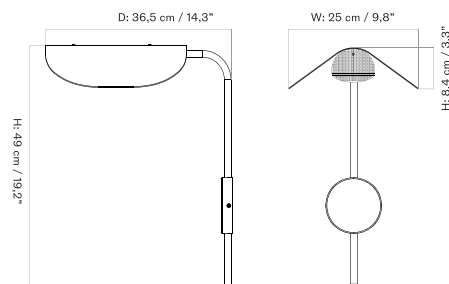

WING WALL LAMP
Designed by *Kenneth Bergenblad*

[BACK TO START](#)

Wall-mounted lamp with rotating and tilting shade, offering complete control of light direction. Available in polished aluminium (with white inner shade) and brown bronzed aluminium (with black inner shade).

WING WALL LAMP - *Prices in USD*

Stock Item

MASTER SKU	PRODUCT	PRICE
71269-017351 Fact sheet	Aluminium, Bronzed - US - Switch On Cord	* 555
71269-017350 Fact sheet	Aluminium, Polished - US - Switch On Cord	* 555

Wing Wall Lamp