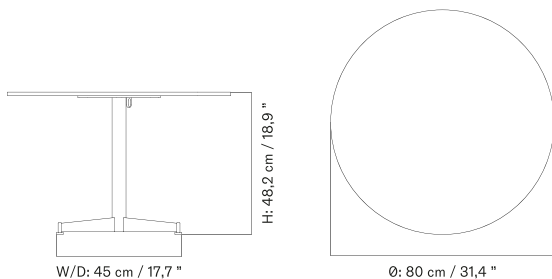

NOOK LOUNGE TABLE - Prices in USD

Stock Item

MASTER SKU	PRODUCT	PRICE
71184-009977 Fact sheet	Star Base - Steel, Black - Ceramic, Sand - Ø80 cm	* 1.355
71184-009983 Fact sheet	Star Base - Steel, Black - Linoleum, Charcoal - Ø80 cm	* 875
71184-009986 Fact sheet	Star Base - Steel, Black - Marble, Estremoz - Ø80 cm	* 1.195
71184-009980 Fact sheet	Star Base - Steel, Black - Oak, Veneer, Black - Ø80 cm	* 875
71184-010527 Fact sheet	Star Base - Steel, Black - Stone, Kunis Breccia - Ø80 cm	* 1.195
71184-009978 Fact sheet	Star Base - Steel, Ivory - Ceramic, Sand - Ø80 cm	* 1.355
71184-009982 Fact sheet	Star Base - Steel, Ivory - Linoleum, Charcoal - Ø80 cm	* 875
71184-009985 Fact sheet	Star Base - Steel, Ivory - Marble, Estremoz - Ø80 cm	* 1.195
71184-009979 Fact sheet	Star Base - Steel, Ivory - Oak, Veneer, Black - Ø80 cm	* 875
71184-010526 Fact sheet	Star Base - Steel, Ivory - Stone, Kunis Breccia - Ø80 cm	* 1.195
71184-001931 Fact sheet	Star Base - Steel, Olive - Ceramic, Sand - Ø80 cm	* 1.725
71184-009984 Fact sheet	Star Base - Steel, Olive - Linoleum, Charcoal - Ø80 cm	* 875
71184-009987 Fact sheet	Star Base - Steel, Olive - Marble, Estremoz - Ø80 cm	* 1.195
71184-009981 Fact sheet	Star Base - Steel, Olive - Oak, Veneer, Black - Ø80 cm	* 875
71184-010528 Fact sheet	Star Base - Steel, Olive - Stone, Kunis Breccia - Ø80 cm	* 1.195

Ø80 - Ceramic