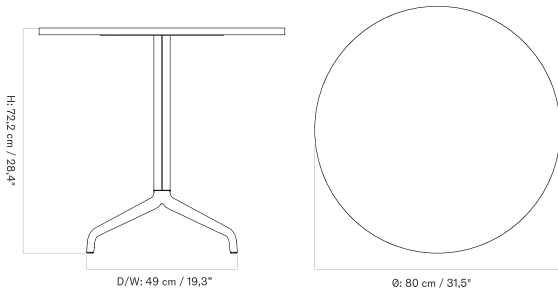

Ø80 - Star Base - Ceramic