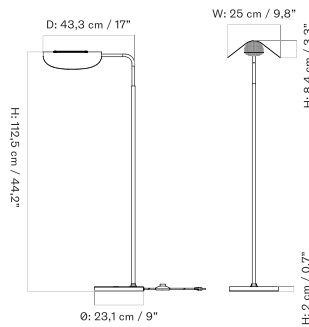

WING FLOOR LAMP
Designed by *Kenneth Bergenblad*

[BACK TO START](#)

Wing Floor Lamp is designed with dual tilt mechanism for precise control of light direction. Available in polished aluminium (with white inner shade) or brown bronzed aluminium (with black inner shade).

WING FLOOR LAMP - *Prices in USD*

Stock Item

MASTER SKU	PRODUCT	PRICE
71264-017325 Fact sheet	Aluminium, Bronzed - US - H115 cm	* 1.165
71264-017322 Fact sheet	Aluminium, Polished - US - H115 cm	* 1.165

Wing Floor Lamp