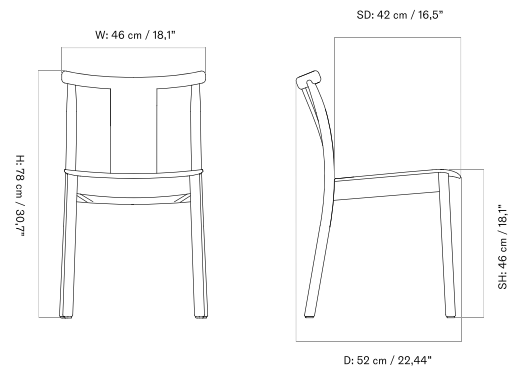

Seat Upholstered - With Arms

Seat Upholstered - Without Arms

Un-Upholstered - With Arms

Un-Upholstered - Without Arms

CO DINING CHAIR
Designed by *Norm Architects*

[BACK TO START](#)

The Co Dining Chair is available in both un-upholstered and upholstered versions, with the option of an upholstered seat in a range of textiles and leathers. Offered with or without armrests, the base comes in black or chromed steel, and the chair is available in three finishes: natural oak, dark stained oak, and black oak. The design allows for stacking and row-connecting.