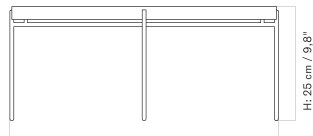

W: 50 cm / 19,6"

L: 75 cm / 29,5"

H: 25 cm / 9,8"

W: 60 cm / 23,6"

L: 96,5 cm / 38"

H: 35 cm / 13,8"

HARBOUR COLUMN LOUNGE TABLE
 Designed by *Norm Architects*

[BACK TO START](#)