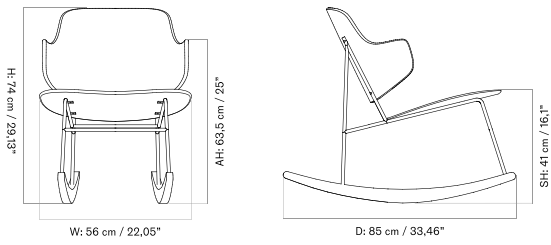

THE PENGUIN ROCKING CHAIR
Designed by *Ib Kofod-Larsen Design*

BACK TO START

Fully Upholstered

Seat Upholstered

Un-Upholstered

ELIZABETH LOUNGE CHAIR
Designed by *Ib Kofod-Larsen Design*

[BACK TO START](#)

The Elizabeth Lounge Chair is available in a range of textiles and leathers and is paired with legs in either natural oak or walnut.