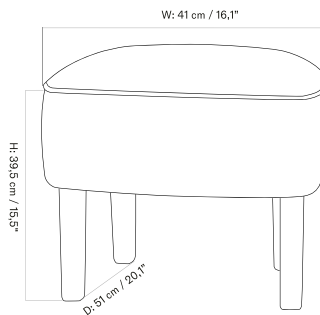

The Ingeborg Ottoman is available in a range of textiles and sheepskin upholstery and is paired with legs in either natural oak or dark stained oak.

SPEC OPTIONS - Price Category

VARIANT TEXTILE	VARIANT LEATHER
Price Category 0 Textile - PC0T <i>Audo Bouclé, Audo / Autumn, Kvadrat / Logan, Yarn Collective</i>	Price Category 0 Leather - PC0L -
Price Category 1 Textile - PC1T <i>Baena, Limonta / Barnum Bouclé, Audo / Champion, Jab / Illusion, Nevotex / Remix, Kvadrat / Re-Wool, Kvadrat / Sienna, Limonta</i>	Price Category 1 Leather - PC1L <i>Dakar, Nevotex / Envy, Sørensen Leather / Ultra, Sørensen Leather / Aida, Nevotex</i>
Price Category 2 Textile - PC2T <i>Canvas, Kvadrat / Fiord, Kvadrat / Hallingdal, Kvadrat / Keiga, Kvadrat / Reflect, Kvadrat / Savanna, Kvadrat / Steelcut Trio, Kvadrat / Customer Own Material, Customer</i>	Price Category 2 Leather - PC2L <i>Dunes, Sørensen Leather / Nuance, Sørensen Leather / Customer Own Leather, Customer</i>
Price Category 3 Textile - PC3T <i>Cifrado, Kvadrat / Safire, Kvadrat / Serpentine, Kvadrat / Vidar, Kvadrat</i>	Price Category 3 Leather - PC3L <i>Sheepskin Skandilock, Skandilock</i>

INGEBORG OTTOMAN - Prices in USD

Lead Time (Incl. Freight): 14 weeks

MASTER SKU	PRODUCT	PC0T	PC1T	PC2T	PC3T	PC0L	PC1L	PC2L	PC3L
71139 Fact sheet	BASE: Oak, Solid, Dark Stained	* 1.565	2.055	2.015	2.095	-	2.275	2.485	2.785
71139 Fact sheet	BASE: Oak, Solid, Natural	* 1.565	2.055	2.015	2.095	-	2.275	2.485	2.785

Ingeborg Ottoman