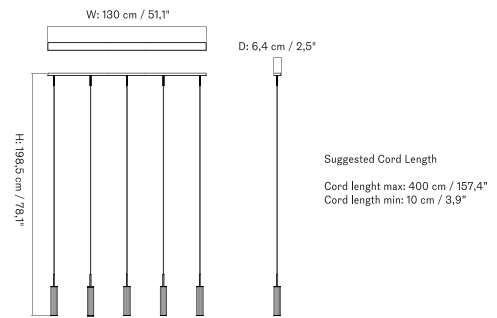

Tubulaire Rail Pendant - 5