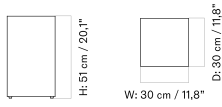

Bridge

Pedestal

Cubic

Low

Tall

VOLUME SIDE TABLE
Designed by *Ted Synnott*

[BACK TO START](#)

The Volume Side Table is formed from bent aluminium, welded, and lacquered for a seamless and polished finish.