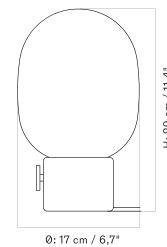

The JWDA Table Lamp comes in two versions: one with a steel or concrete base, and one with a stone or marble base, the latter being slightly larger than the former. All versions feature a rotary dimmer on the base.

LARGE - Prices in USD

Stock Item

MASTER SKU	PRODUCT	PRICE
71218-001074 Fact sheet	Marble, Calacatta Viola - US - Large	* 595
71218-001084 Fact sheet	Marble, Carrara Marble - US - Large	* 475
71218-001081 Fact sheet	Marble, Nero Marquina - US - Large	* 475
71218-001080 Fact sheet	Travertine, Red - US - Large	* 475

SMALL - Prices in USD

Stock Item

MASTER SKU	PRODUCT	PRICE
71218-001088 Fact sheet	Brass, Bronzed - US - Small	* 335
71218-001091 Fact sheet	Brass, Polished - US - Small	* 335
71218-001155 Fact sheet	Concrete, Light Grey - US - Small	* 335
71218-001096 Fact sheet	Steel, Alabaster White - US - Small	* 315
71218-001085 Fact sheet	Steel, Black - US - Small	* 335

Large

Small