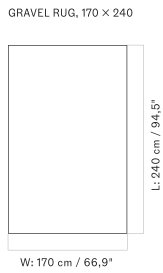

GRAVEL RUG
Designed by *Nina Bruun*

[BACK TO START](#)

Available in two sizes and two natural tones, the Gravel Rug is handwoven from undyed wool with cotton edges.

GRAVEL RUG - *Prices in USD*

Stock Item

MASTER SKU	PRODUCT	PRICE
71002-000404 Fact sheet	170 x 240 cm - Ivory	* 1.805
71002-000401 Fact sheet	200 x 300 cm - Grey	* 2.025
71002-000402 Fact sheet	200 x 300 cm - Ivory	* 2.025

Gravel Rug - 170 x 240 cm