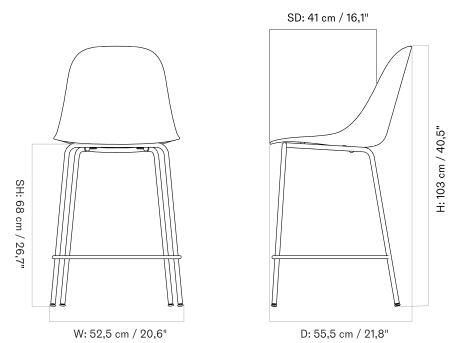

Upholstered