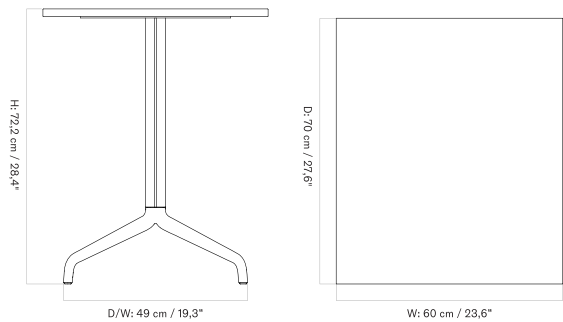

HARBOUR COLUMN DINING TABLE
Designed by *Norm Architects*

[BACK TO START](#)

MASTER SKU	PRODUCT	PRICE
71100-001606 Fact sheet	Round Base - Steel, Black - Linoleum, Charcoal - Ø60 cm	* 885
71100-001608 Fact sheet	Round Base - Steel, Black - Marble, Estremoz - Ø60 cm	* 1.305
71100-001607 Fact sheet	Round Base - Steel, Black - Oak, Veneer, Black - Ø60 cm	* 885
71100-001605 Fact sheet	Round Base - Steel, Black - Stone, Kunis Breccia - Ø60 cm	* 1.595
71100-001672 Fact sheet	Star Base - Steel, Black - Linoleum, Charcoal - Ø60 cm	* 1.225
71100-001674 Fact sheet	Star Base - Steel, Black - Marble, Estremoz - Ø60 cm	* 1.645
71100-001673 Fact sheet	Star Base - Steel, Black - Oak, Veneer, Black - Ø60 cm	* 1.225
71100-001671 Fact sheet	Star Base - Steel, Black - Stone, Kunis Breccia - Ø60 cm	* 1.935

Ø105 CM - Prices in USD

Stock Item

MASTER SKU	PRODUCT	PRICE
71100-001604 Fact sheet	Round Base - Steel, Black - Marble, Estremoz - Ø105 cm	* 2.215
71100-001603 Fact sheet	Round Base - Steel, Black - Stone, Kunis Breccia - Ø105 cm	* 2.465

70X60 Cm - Round Base - Ceramic

70X60 Cm - Round Base - Linoleum, Marble, Oak and Stone