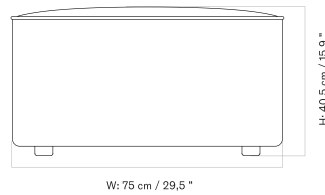

EAVE MODULAR SOFA 75, MODULE
Designed by *Norm Architects*

[BACK TO START](#)

Available in a wide range of upholstery options, the Eave Modular Pouf 75 is part of the Eave collection and designed to extend the Eave Modular Sofa 86, Open Section module, as a Chaise Longue.

SPEC OPTIONS - *Price Category*

VARIANT TEXTILE	VARIANT LEATHER
Price Category 0 Textile - PC0T <i>Audo Bouclé, Audo / Autumn, Kvadrat / Logan, Yarn Collective / Parcot, Limonta</i>	Price Category 0 Leather - PC0L -
Price Category 1 Textile - PC1T <i>Baena, Limonta / Barnum Bouclé, Audo / Champion, Jab / Illusion, Nevotex / Remix, Kvadrat / Re-Wool, Kvadrat / Sienna, Limonta</i>	Price Category 1 Leather - PC1L -
Price Category 2 Textile - PC2T <i>Canvas, Kvadrat / Fiord, Kvadrat / Hallingdal, Kvadrat / Keiga, Kvadrat / Reflect, Kvadrat / Savanna, Kvadrat / Steelcut Trio, Kvadrat / Customer Own Material, Customer</i>	Price Category 2 Leather - PC2L -
Price Category 3 Textile - PC3T <i>Cifrado, Kvadrat / Safire, Kvadrat / Serpentine, Kvadrat / Vidar, Kvadrat</i>	Price Category 3 Leather - PC3L -

EAVE MODULAR SOFA 75, MODULE - *Prices in USD*

Lead Time (Incl. Freight): 12 weeks

MASTER SKU	PRODUCT	PC0T	PC1T	PC2T	PC3T	PC0L	PC1L	PC2L	PC3L
71064 Fact sheet	EDITION: Pouf 75	* 1.315	1.525	1.925	2.095	-	-	-	-

Eave Modular Sofa 75, Module