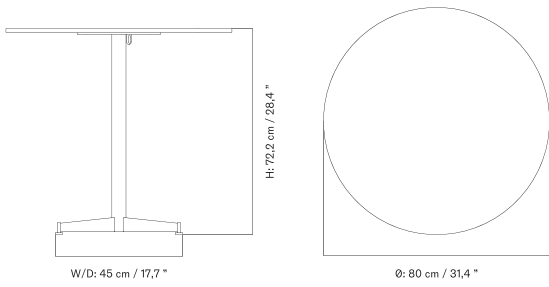

Ø80 Cm - Ceramic

Ø80 Cm - Linoleum, Marble, Oak and Stone

70X60 Cm - Ceramic

70X60 Cm - Linoleum, Marble, Oak and Stone

Ø60 Cm - Linoleum, Marble, Oak and Stone

FURNITURE

Tables

BAR & COUNTER TABLES