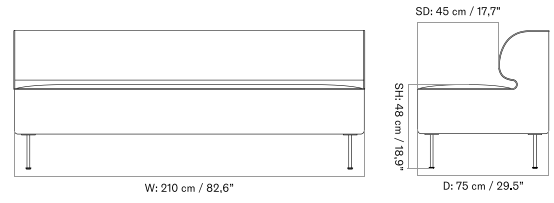

Open Section 210