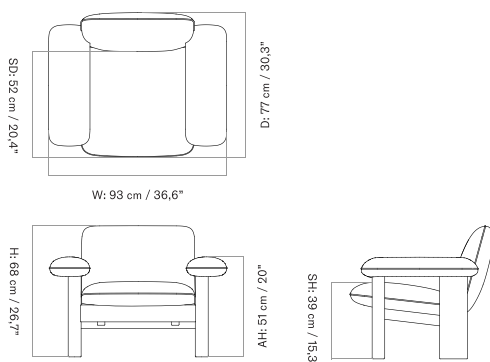

LOW BACK - *Prices in USD*

Lead Time (Incl. Freight): 14 weeks

MASTER SKU	PRODUCT	PC0T	PC1T	PC2T	PC3T	PC0L	PC1L	PC2L	PC3L
71020 Fact sheet	EDITION: Low Back BASE: Oak, Solid, Dark Stained	* 3.035	3.245	3.685	3.895	-	5.415	5.855	6.065
71020 Fact sheet	EDITION: Low Back BASE: Oak, Solid, Natural	* 3.035	3.245	3.685	3.895	-	5.415	5.855	6.065
71020 Fact sheet	EDITION: Low Back BASE: Walnut, Solid	* 3.455	3.685	4.105	4.335	-	5.855	6.295	6.505

HIGH BACK - *Prices in USD*

Lead Time (Incl. Freight): 12 weeks

MASTER SKU	PRODUCT	PC0T	PC1T	PC2T	PC3T	PC0L	PC1L	PC2L	PC3L
71020 Fact sheet	EDITION: High Back BASE: Oak, Solid, Dark Stained	* 3.035	3.245	3.685	3.895	-	5.415	5.855	6.065
71020 Fact sheet	EDITION: High Back BASE: Oak, Solid, Natural	* 3.035	3.245	3.685	3.895	-	5.415	5.855	6.065
71020 Fact sheet	EDITION: High Back BASE: Walnut, Solid	* 3.455	3.685	4.105	4.335	-	5.855	6.295	6.505

Low Back