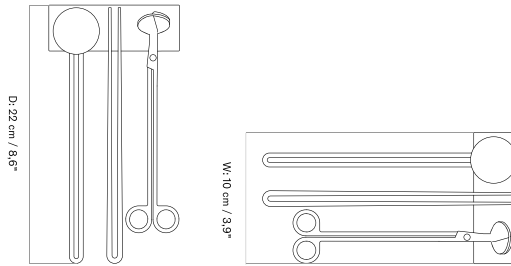

CLIP CANDLE CARE KIT
Designed by *Audo Copenhagen*

[BACK TO START](#)

The Clip Candle Care Kit is a four-piece kit including a candle snuffer, wick trimmer, pick, and accompanying tray. All tools are made of powder-coated metal.

CLIP CANDLE CARE KIT - *Prices in USD*

Stock Item

MASTER SKU	PRODUCT	PRICE
71043-000893 Fact sheet	Brass	* 145

Clip Candle Care Kit