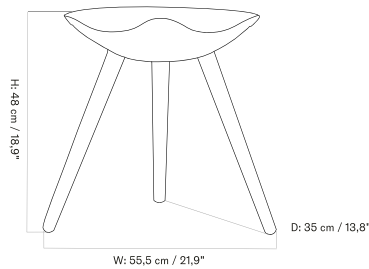

ML 42 STOOL
Designed by *Mogens Lassen*

[BACK TO START](#)

The ML 42 Stool is a sculptural three-legged stool available in soap treated oak and brown oiled oak.

ML 42 STOOL - *Prices in USD*

Stock Item

MASTER SKU	PRODUCT	PRICE
71081-003357 Fact sheet	Un-Upholstered - Oak, Solid, Brown Stained	* 1.605
71081-003350 Fact sheet	Un-Upholstered - Oak, Solid, Natural	* 1.585

ML 42 Stool