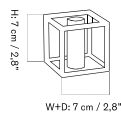

Kubus Candle Holder - Kubus 1