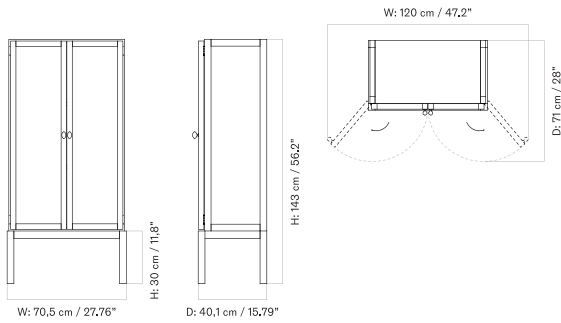

CURIOSITY CABINET
Designed by *Mentze Ottenstein*

[BACK TO START](#)

Solid oak standalone cabinet with reeded glass doors, two adjustable internal shelves and bronzed brass hinges and handles. Available in a low and tall version.

CURIOSITY CABINET - *Prices in USD*

Stock Item

MASTER SKU	PRODUCT	PRICE
71279-017419 Fact sheet	Low - Oak, Natural	* 2.795
71279-017418 Fact sheet	Tall - Oak, Natural	* 2.895

Curiosity Cabinet - Low