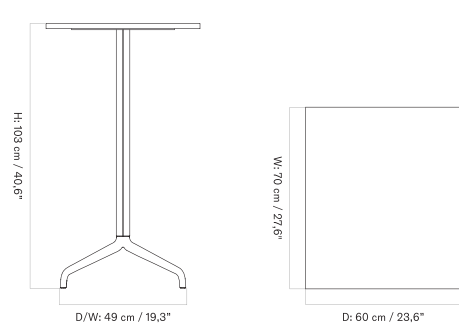

70 X 60 Cm - Round Base - Ceramic

70 X 60 Cm - Round Base - Linoleum, Marble, Oak and Stone

70 X 60 Cm - Star Base - Ceramic

70 X 60 Cm - Star Base - Linoleum, Marble, Oak and Stone

Ø80 Cm - Round Base - Ceramic