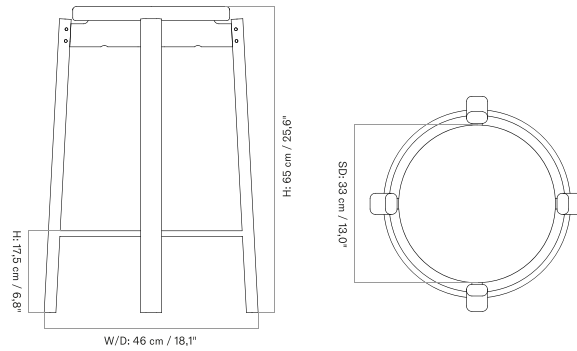

PASSAGE COUNTER STOOL

Designed by *Kroeyer-Saetter-Lassen*

[BACK TO START](#)

The Passage Counter Stool is available in natural oak and dark stained oak and features a steel footing. The stool is stackable.

PASSAGE COUNTER STOOL - Prices in USD

Stock Item

MASTER SKU	PRODUCT	PRICE
71276-017381 Fact sheet	Un-Upholstered - Oak, Solid, Dark Stained - Steel, Solid, Stainless	* 765
71276-017380 Fact sheet	Un-Upholstered - Oak, Solid, Natural - Steel, Solid, Stainless	* 765

Passage Counter Stool