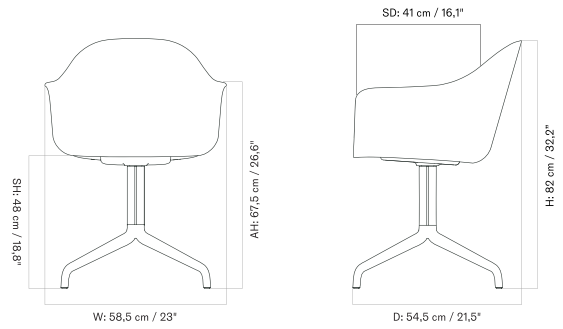

Star Base With Return