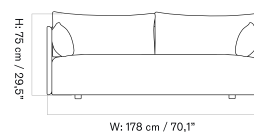

The Offset Loose Cover is a separate cover for the Offset Loose Cover Sofa, available for 1-, 2-, and 3-seaters.

3 SEATER - Prices in USD

Lead Time (Incl. Freight): 14 weeks

MASTER SKU	PRODUCT	PRICE
71061-002609 Fact sheet	3 Seater - Loose Cover - LOGAN - YC04064-01 - PC0T - BUTTONS:	* 1.895
71061-002610 Fact sheet	3 Seater - Loose Cover - LOGAN - YC04064-02 - PC0T - BUTTONS:	* 1.895
71061-002611 Fact sheet	3 Seater - Loose Cover - LOGAN - YC04064-03 - PC0T - BUTTONS:	* 1.895

1 SEATER - Prices in USD

Lead Time (Incl. Freight): 14 weeks

MASTER SKU	PRODUCT	PRICE
71061-002575 Fact sheet	1 Seater - Loose Cover - LOGAN - YC04064-01 - PC0T - BUTTONS:	* 1.485
71061-002576 Fact sheet	1 Seater - Loose Cover - LOGAN - YC04064-02 - PC0T - BUTTONS:	* 1.485
71061-002577 Fact sheet	1 Seater - Loose Cover - LOGAN - YC04064-03 - PC0T - BUTTONS:	* 1.485

2 SEATER - Prices in USD

Lead Time (Incl. Freight): 14 weeks

MASTER SKU	PRODUCT	PRICE
71061-002554 Fact sheet	2 Seater - Loose Cover - LOGAN - YC04064-01 - PC0T - BUTTONS:	* 1.695
71061-002555 Fact sheet	2 Seater - Loose Cover - LOGAN - YC04064-02 - PC0T - BUTTONS:	* 1.695
71061-002556 Fact sheet	2 Seater - Loose Cover - LOGAN - YC04064-03 - PC0T - BUTTONS:	* 1.695

1 Seater

2 Seater