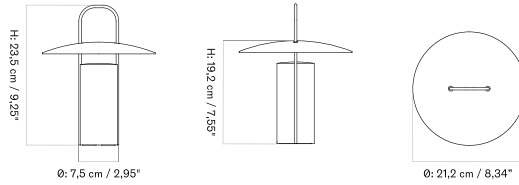

RAY PORTABLE LAMP
Designed by *Daniel Schofield*

[BACK TO START](#)

The Ray Portable Lamp is available in black or dusty green powder-coated metal, features an LED bulb, and offers three dimming settings.

RAY PORTABLE LAMP - *Prices in USD*

Stock Item

MASTER SKU	PRODUCT	PRICE
71224-001279 Fact sheet	Aluminium, Black - EU / US / UK / CN	* 375
71224-001282 Fact sheet	Aluminium, Dusty Green - EU / US / UK / CN	* 375

Ray Portable Lamp