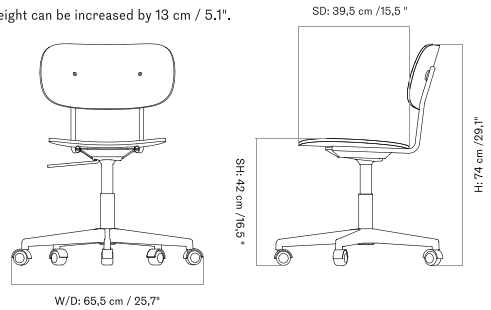

Fully Upholstered - With Arms

Fully Upholstered - Without Arms

Height can be increased by 13 cm / 5.1".

Height can be increased by 13 cm / 5.1".

Seat Upholstered - With Arms

Height can be increased by 13 cm / 5.1".

Seat Upholstered - Without Arms

Height can be increased by 13 cm / 5.1".

Un-Upholstered - With Arms

Height can be increased by 13 cm / 5.1".

Un-Upholstered - Without Arms

Height can be increased by 13 cm / 5.1".