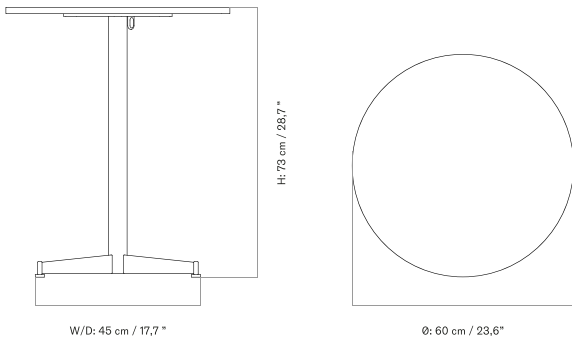

Ø80 Cm - Ceramic

Ø80 Cm - Linoleum, Marble, Oak and Stone

70X60 Cm - Ceramic

70X60 Cm - Linoleum, Marble, Oak and Stone

Ø60 Cm - Linoleum, Marble, Oak and Stone

FURNITURE

Tables

BAR & COUNTER TABLES