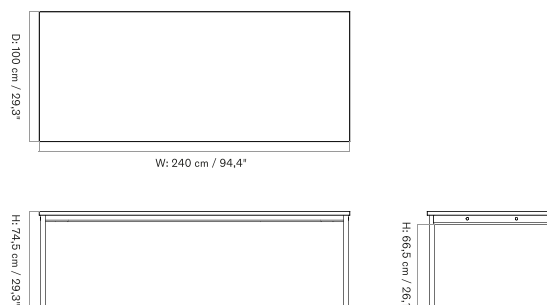

The Co Table is available in two sizes and offered in two versions: chrome with crème laminate and black steel with terra laminate.

140 X 70 CM - *Prices in USD*

Stock Item

MASTER SKU	PRODUCT	PRICE
71146-001998 Fact sheet	Steel, Black - Laminate, Terra - 140 x 70 cm - With cable management	* 2.385
71146-002019 Fact sheet	Steel, Black - Laminate, Terra - 140 x 70 cm - Without cable management	* 2.105
71146-001999 Fact sheet	Steel, Chromed - Laminate, Crème - 140 x 70 cm - With cable management	* 2.385
71146-001995 Fact sheet	Steel, Chromed - Laminate, Crème - 140 x 70 cm - Without cable management	* 2.105

240 X 100 CM - *Prices in USD*

Stock Item

MASTER SKU	PRODUCT	PRICE
71146-001996 Fact sheet	Steel, Black - Laminate, Terra - 240 x 100 cm - With cable management	* 2.795
71146-002042 Fact sheet	Steel, Black - Laminate, Terra - 240 x 100 cm - Without cable management	* 2.585
71146-001997 Fact sheet	Steel, Chromed - Laminate, Crème - 240 x 100 cm - With cable management	* 2.795
71146-002043 Fact sheet	Steel, Chromed - Laminate, Crème - 240 x 100 cm - Without cable management	* 2.485

240 X 100 Cm