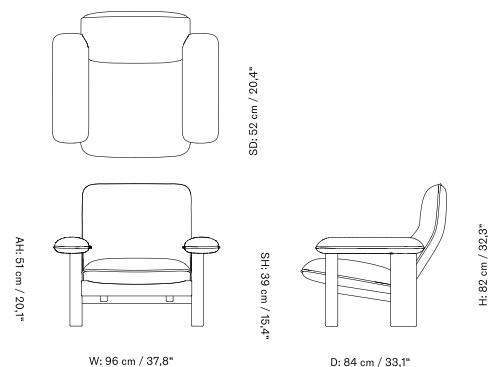

BRASILIA LOUNGE CHAIR
Designed by *Anderssen & Voll*

BACK TO START

Also available in low back, the Brasilia Lounge Chair comes in a range of textile and sheepskin upholstery as well as leather, paired with legs in natural oak, walnut, or dark stained oak.

SPEC OPTIONS - *Price Category*

VARIANT TEXTILE	VARIANT LEATHER
Price Category 0 Textile - PC0T <i>Audo Bouclé, Audo / Autumn, Kvadrat / Logan, Yarn Collective / Parcot, Limonta</i>	Price Category 0 Leather - PC0L -
Price Category 1 Textile - PC1T <i>Baena, Limonta / Barnum Bouclé, Audo / Champion, Jab / Illusion, Nevotex / Remix, Kvadrat / Re-Wool, Kvadrat / Sienna, Limonta</i>	Price Category 1 Leather - PC1L <i>Aida, Nevotex / Dakar, Nevotex / Envy, Sørensen Leather / Ultra, Sørensen Leather</i>
Price Category 2 Textile - PC2T <i>Canvas, Kvadrat / Fiord, Kvadrat / Hallingdal, Kvadrat / Keiga, Kvadrat / Reflect, Kvadrat / Savanna, Kvadrat / Steelcut Trio, Kvadrat / Customer Own Material, Customer</i>	Price Category 2 Leather - PC2L <i>Dunes, Sørensen Leather / Nuance, Sørensen Leather / Customer Own Leather, Customer</i>
Price Category 3 Textile - PC3T <i>Cifrado, Kvadrat / Safire, Kvadrat / Serpentine, Kvadrat / Vidar, Kvadrat</i>	Price Category 3 Leather - PC3L <i>Sheepskin Nevotex, Nevotex</i>

LOW BACK - *Prices in USD*

Lead Time (Incl. Freight): 14 weeks

MASTER SKU	PRODUCT	PC0T	PC1T	PC2T	PC3T	PC0L	PC1L	PC2L	PC3L
71020 Fact sheet	EDITION: Low Back BASE: Oak, Solid, Dark Stained	* 3.035	3.245	3.685	3.895	-	5.415	5.855	6.065
71020 Fact sheet	EDITION: Low Back BASE: Oak, Solid, Natural	* 3.035	3.245	3.685	3.895	-	5.415	5.855	6.065
71020 Fact sheet	EDITION: Low Back BASE: Walnut, Solid	* 3.455	3.685	4.105	4.335	-	5.855	6.295	6.505

HIGH BACK - *Prices in USD*

Lead Time (Incl. Freight): 12 weeks