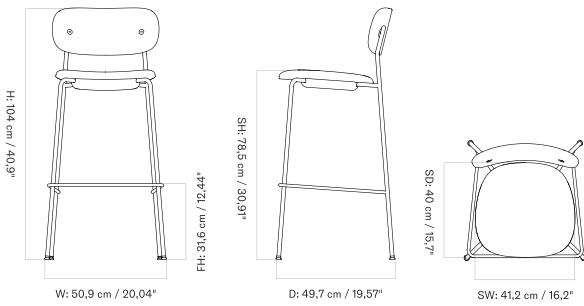

Fully Upholstered