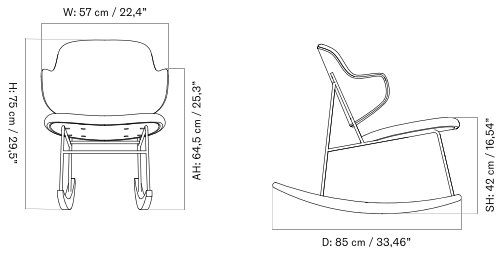

THE PENGUIN ROCKING CHAIR
Designed by *Ib Kofod-Larsen Design*

BACK TO START

Fully Upholstered