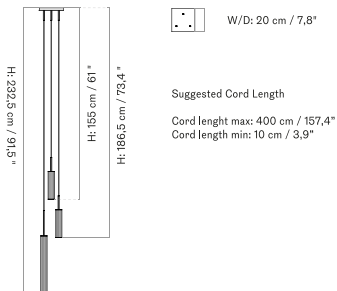

CLUSTER - Prices in USD

Stock Item

MASTER SKU	PRODUCT	PRICE
71215-001161 Fact sheet	Cluster - H24/H48 cm - Aluminium, Bronzed - US	* 935

Single - H24

Single - H48

Cluster - H24, H48

TUBULAIRE RAIL PENDANT
 Designed by *Kroeyer-Saetter-Lassen*