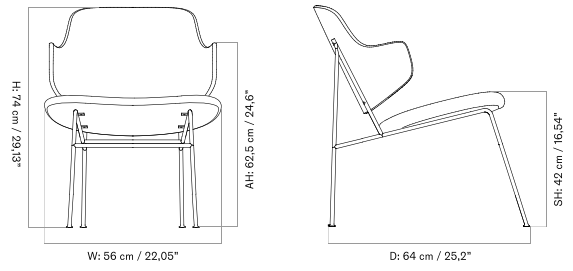

Seat Upholstered