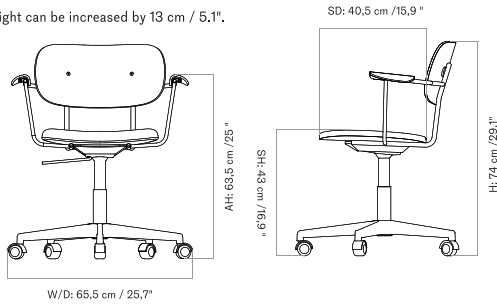

Fully Upholstered - With Arms

Fully Upholstered - Without Arms

Height can be increased by 13 cm / 5.1".

Height can be increased by 13 cm / 5.1".

Seat Upholstered - With Arms

Height can be increased by 13 cm / 5.1".

Seat Upholstered - Without Arms

Height can be increased by 13 cm / 5.1".

Un-Upholstered - With Arms

Height can be increased by 13 cm / 5.1".

Un-Upholstered - Without Arms

Height can be increased by 13 cm / 5.1".