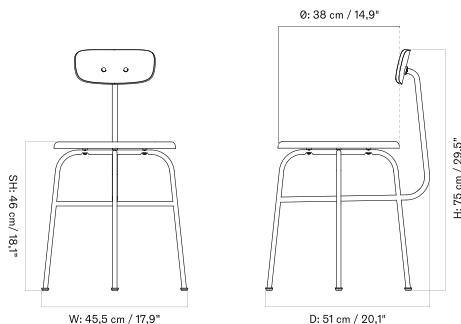

SEAT UPHOLSTERED - *Prices in USD*

Lead Time (Incl. Freight): 14 weeks

MASTER SKU	PRODUCT	PC0T	PC1T	PC2T	PC3T	PC0L	PC1L	PC2L	PC3L
71029 Fact sheet	BASE: Steel, Black BACK: Ash, Veneer, Black Painted	* 685	735	795	855	795	855	915	995
71029 Fact sheet	BASE: Steel, Black BACK: Oak, Veneer, Dark Stained	* 685	735	795	855	795	855	915	995
71029 Fact sheet	BASE: Steel, Black BACK: Oak, Veneer, Natural	* 685	735	795	855	795	855	915	995

UN-UPHOLSTERED - *Prices in USD*

Lead Time (Incl. Freight): 11 weeks

MASTER SKU	PRODUCT	PRICE
71029-005675 Fact sheet	Un-Upholstered - 4-Legs Base - Steel, Black - Ash, Veneer, Black Painted	* 595
71029-005676 Fact sheet	Un-Upholstered - 4-Legs Base - Steel, Black - Oak, Veneer, Dark Stained	* 595
71029-005674 Fact sheet	Un-Upholstered - 4-Legs Base - Steel, Black - Oak, Veneer, Natural	* 595

Seat Upholstered