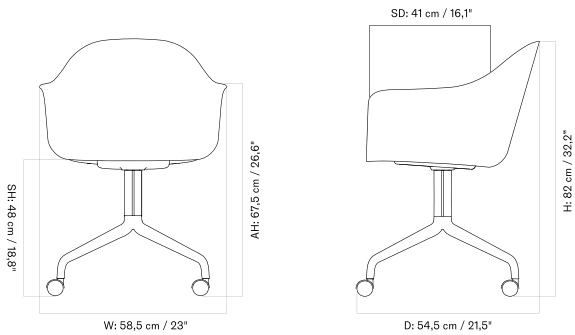

Star Base With Swivel

Star Base With Return

4-Legs Base - Wood

4-Legs Base - Steel

Star Base With Casters

HARBOUR SIDE DINING CHAIR
Designed by *Norm Architects*

[BACK TO START](#)

The Harbour Side Dining Chair is available in a range of textiles and leathers. Offered with a wooden base, steel base, star base with castors, and star base with swivel or swivel with return. The star base comes in black or polished aluminium, and the wooden base is available in three finishes: natural oak, dark stained oak, and black oak.