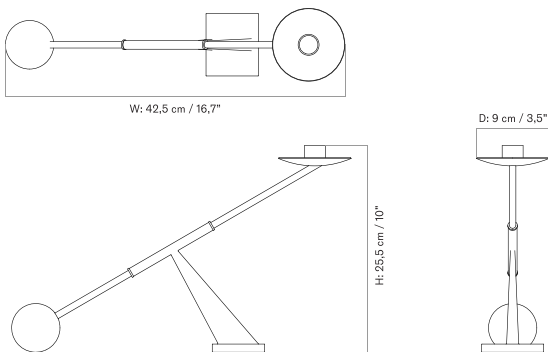

Small

Large

CLIP CANDLE HOLDER
Designed by *Audo Copenhagen*

[BACK TO START](#)

The Clip Candle Holder comes in both wall and table versions, each offered in various sizes and finishes.

CLIP CANDLE HOLDER - Prices in USD