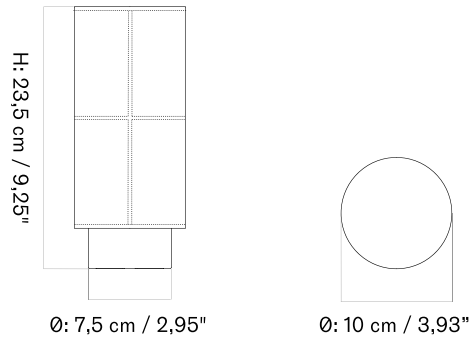

HASHIRA PORTABLE LAMP
Designed by *Norm Architects*

[BACK TO START](#)

The Hashira Portable Lamp features a handmade linen shade, an ash base, and is dimmable.

HASHIRA PORTABLE LAMP - *Prices in USD*

Stock Item

MASTER SKU	PRODUCT	PRICE
71204-001149 Fact sheet	Textile, Raw - EU / US / UK / CN	* 265

Hashira Portable Lamp