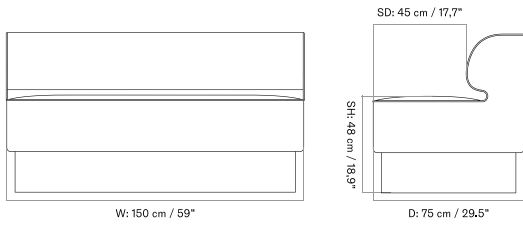

Open Section 150 - Plateau