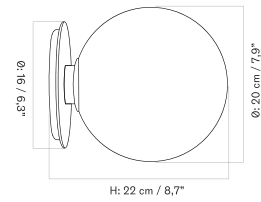

TR Bulb Wall Lamp