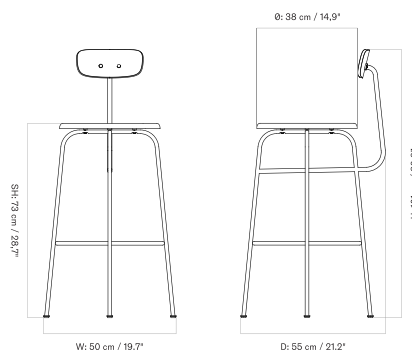

SEAT UPHOLSTERED - *Prices in USD*

Lead Time (Incl. Freight): 14 weeks

MASTER SKU	PRODUCT	PC0T	PC1T	PC2T	PC3T	PC0L	PC1L	PC2L	PC3L
71088 Fact sheet	BASE: Steel, Black BACK: Ash, Veneer, Black Painted	* 895	955	1.005	1.045	1.035	1.125	1.205	1.255
71088 Fact sheet	BASE: Steel, Black BACK: Oak, Veneer, Dark Stained	* 895	955	1.005	1.045	1.035	1.125	1.205	1.255
71088 Fact sheet	BASE: Steel, Black BACK: Oak, Veneer, Natural	* 895	955	1.005	1.045	1.035	1.125	1.205	1.255

UN-UPHOLSTERED - *Prices in USD*

Lead Time (Incl. Freight): 11 weeks

MASTER SKU	PRODUCT	PRICE
71088-004977 Fact sheet	Un-Upholstered - 4-Legs Base - Steel, Black - Ash, Veneer, Black Painted	* 685
71088-004978 Fact sheet	Un-Upholstered - 4-Legs Base - Steel, Black - Oak, Veneer, Dark Stained	* 685
71088-004976 Fact sheet	Un-Upholstered - 4-Legs Base - Steel, Black - Oak, Veneer, Natural	* 685

Seat Upholstered