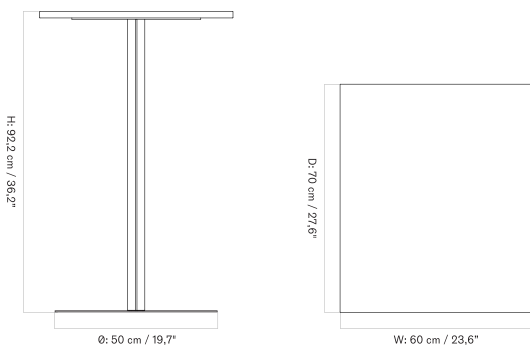

70 X 60 Cm - Round Base - Ceramic

70 X 60 Cm - Round Base - Linoleum, Marble, Oak and Stone

70 X 60 Cm - Star Base - Ceramic

70 X 60 Cm - Star Base - Linoleum, Marble, Oak and Stone

Ø80 Cm - Round Base - Ceramic