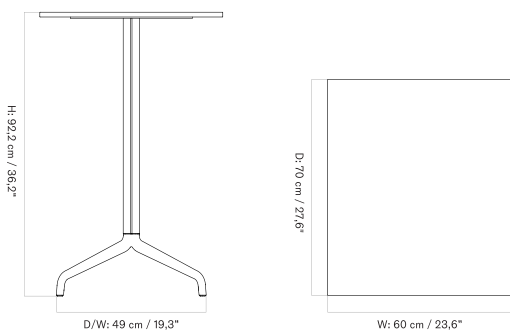

70 X 60 Cm - Round Base - Ceramic

70 X 60 Cm - Round Base - Linoleum, Marble, Oak and Stone

70 X 60 Cm - Star Base - Ceramic

70 X 60 Cm - Star Base - Linoleum, Marble, Oak and Stone

Ø80 Cm - Round Base - Ceramic