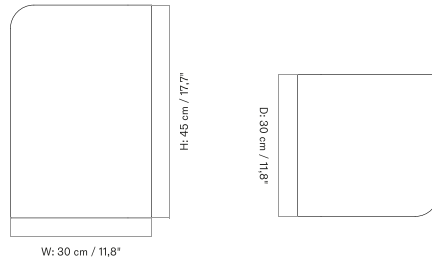

VOLUME SIDE TABLE
Designed by *Ted Synnott*

[BACK TO START](#)

The Volume Side Table is formed from bent aluminium, welded, and lacquered for a seamless and polished finish.

VOLUME SIDE TABLE - *Prices in USD*

Stock Item

MASTER SKU	PRODUCT	PRICE
71013-002097 Fact sheet	Side - Aluminium	* 815

Volume Side Table