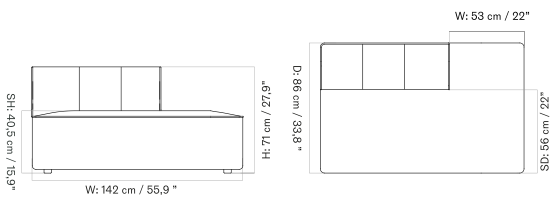

Open End 142