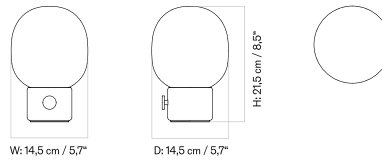

JWDA PORTABLE LAMP
Designed by *Jonas Wagell*

[BACK TO START](#)

The JWDA Portable Lamp is available in black, white, or green steel and is dimmable.

JWDA PORTABLE LAMP - *Prices in USD*

Stock Item

MASTER SKU	PRODUCT	PRICE
71222-001239 Fact sheet	Steel, Alabaster White - EU / US / UK / CN	* 285
71222-001244 Fact sheet	Steel, Black - EU / US / UK / CN	* 285
71222-001249 Fact sheet	Steel, Dusty Green - EU / US / UK / CN	* 285

JWDA Portable Lamp