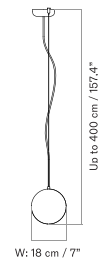

Hashira Linear Pendant