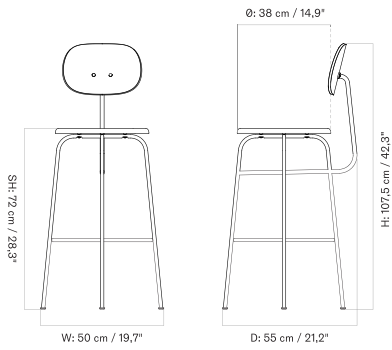

Seat Upholstered

Fully Upholstered

Un-Upholstered

HARBOUR SIDE BAR CHAIR
Designed by *Norm Architects*

[BACK TO START](#)

The Harbour Side Bar Chair is available in a range of textiles and leathers and features a black powder-coated base with a crossbar.