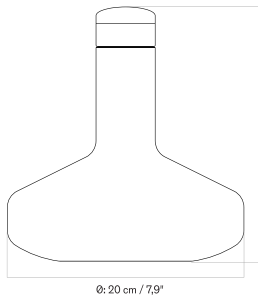

WINE BREATHER COLLECTION
Designed by *Norm Architects*

[BACK TO START](#)

The collection includes Wine Breather Carafes, offered in various sizes and combinations of clear and smoked glass, with stainless steel or brass caps.

WINE BREATHER COLLECTION - *Prices in USD*

Stock Item

MASTER SKU	PRODUCT	PRICE
71031-001052 Fact sheet	Deluxe - Clear / Gold	* 125
71031-001051 Fact sheet	Deluxe - Clear / Steel	* 105
71031-000991 Fact sheet	Original - Clear / Steel	* 85
71031-000997 Fact sheet	Original - Smoke / Brass	* 125

Wine Breather Collection - Deluxe