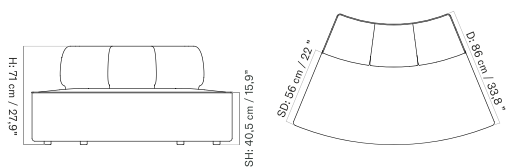

Convex Open Section 86