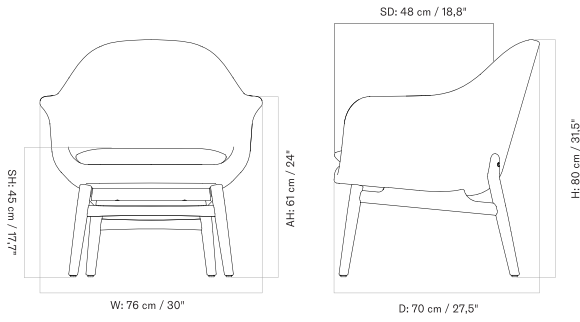

4-Legs Base