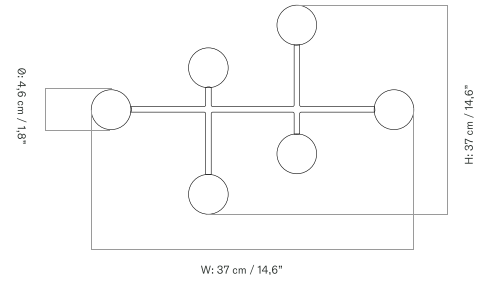

Wall - Small