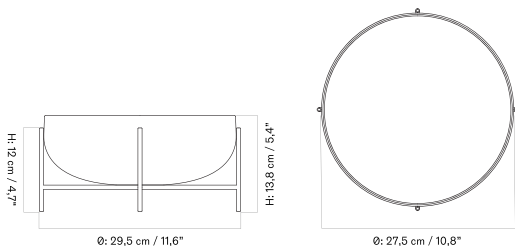

The Echasse Collection includes bowls and vases in a variety of sizes made from mouth-blown glass and paired with brass bases.

ECHASSE COLLECTION - *Prices in USD*

Stock Item

MASTER SKU	PRODUCT	PRICE
71038-000918 Fact sheet	Bowl - Large - Glass, Smoke / Brass, Brushed	* 395
71038-000912 Fact sheet	Vase - Large - Glass, Smoke / Brass, Brushed	* 815
71038-000907 Fact sheet	Vase - Medium - Glass, Smoke / Brass, Brushed	* 535
71038-001047 Fact sheet	Vase - Small - Glass, Smoke / Brass, Brushed	* 285

Echasse Collection - Bowl Large