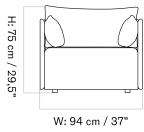

1 Seater

2 Seater

3 Seater