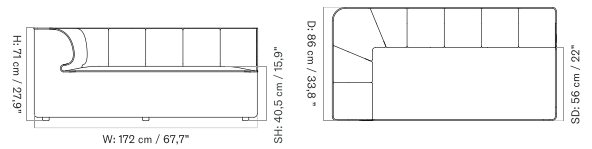

Open Section 86

Corner 86

Open Section 172

Corner 172

Open End 142

Concave Open Section 86

Convex Open Section 86

Chaise Longue 142