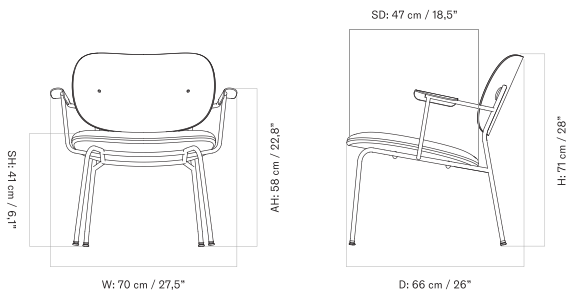

SEAT UPHOLSTERED - *Prices in USD*

Lead Time (Incl. Freight): 14 weeks

MASTER SKU	PRODUCT	PC0T	PC1T	PC2T	PC3T	PC0L	PC1L	PC2L	PC3L
71156 Fact sheet	With Arms BASE: Steel, Black BACK: Oak, Veneer, Black	* 1.255	1.445	1.505	1.555	1.505	1.565	1.645	1.755
71156 Fact sheet	With Arms BASE: Steel, Black BACK: Oak, Veneer, Dark Stained	* 1.255	1.445	1.505	1.555	1.505	1.565	1.645	1.755
71156 Fact sheet	With Arms BASE: Steel, Black BACK: Oak, Veneer, Natural	* 1.255	1.445	1.505	1.555	1.505	1.565	1.645	1.755

FULLY UPHOLSTERED - *Prices in USD*

Lead Time (Incl. Freight): 14 weeks

MASTER SKU	PRODUCT	PC0T	PC1T	PC2T	PC3T	PC0L	PC1L	PC2L	PC3L
71156 Fact sheet	With Arms BASE: Steel, Black	* 1.565	1.755	1.865	1.965	1.715	1.965	2.035	2.135

Seat Upholstered

Fully Upholstered