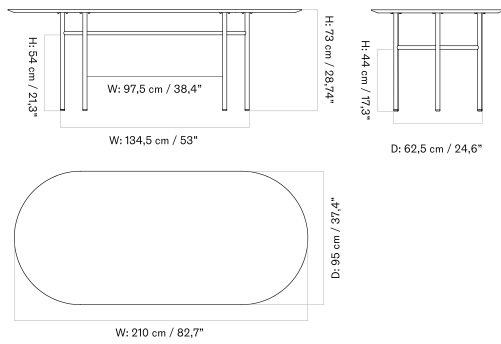

Ø120

Ø138

210 X 95 Cm

200 X 90 Cm

ANDROGYNE DINING TABLE
Designed by *Danielle Siggerud*

[BACK TO START](#)

The Androgyne Dining Table features a wood base in natural oak or dark stained oak. The table is available in round or rectangular versions, each in two sizes. Round table tops come in wood, stone, and marble. Rectangular table tops are available in natural oak and dark stained oak.