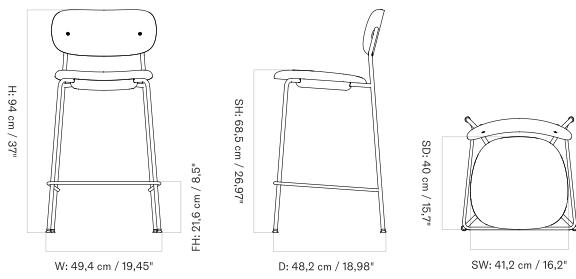

Seat Upholstered