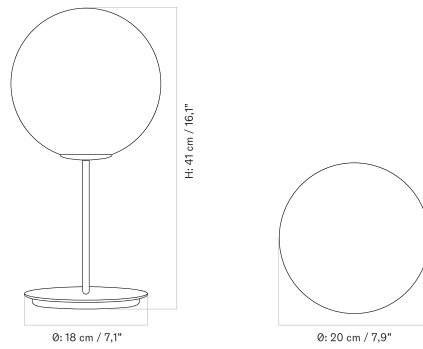

TR BULB TABLE LAMP
Designed by *Tim Rundle*

[BACK TO START](#)

The TR Bulb Table Lamp features a dimmable LED bulb and comes in brass with a matte bulb.

TR BULB TABLE LAMP - *Prices in USD*

Stock Item

MASTER SKU	PRODUCT	PRICE
71128-001325 Fact sheet	Brass, Brushed - US - Matt Bulb	* 555
71128-001478 Fact sheet	Marble, Ocean Grey - US - Matt Bulb	* 625

TR Bulb Table Lamp