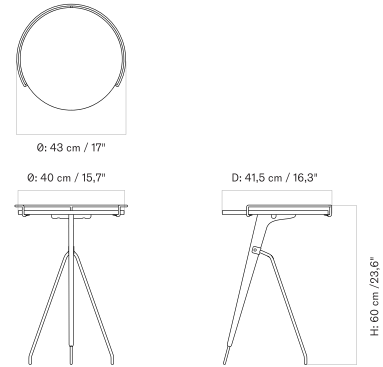

UMANOFF TABLE

Designed by *Arthur Umanoff Design*

[BACK TO START](#)

The Umanoff Table is available in two sizes, comes in walnut, and includes brushed brass details.

SIDE - Prices in USD

Stock Item

MASTER SKU	PRODUCT	PRICE
71153-002062 Fact sheet	Side - Walnut, Solid / Brass, Brushed - H45 cm	* 1.165
71153-002067 Fact sheet	Side - Walnut, Solid / Brass, Brushed - H60 cm	* 1.375

Side - H60