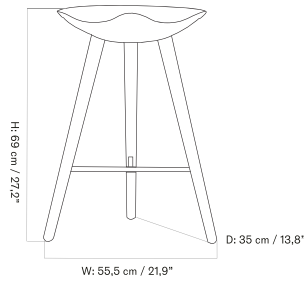

ML 42 COUNTER STOOL
Designed by *Mogens Lassen*

[BACK TO START](#)

The ML 42 Counter Stool is a sculptural three-legged counter stool available in soap treated oak and brown oiled oak, and comes with a crossbar in stainless steel or brass.

ML 42 COUNTER STOOL - *Prices in USD*

Stock Item

MASTER SKU	PRODUCT	PRICE
71082-003360 Fact sheet	Un-Upholstered - Oak, Solid, Brown Stained - Brass, Polished	* 1.695
71082-003358 Fact sheet	Un-Upholstered - Oak, Solid, Brown Stained - Steel, Stainless	* 1.695
71082-003353 Fact sheet	Un-Upholstered - Oak, Solid, Natural - Brass, Polished	* 1.695
71082-003351 Fact sheet	Un-Upholstered - Oak, Solid, Natural - Steel, Stainless	* 1.695

ML 42 Counter Stool