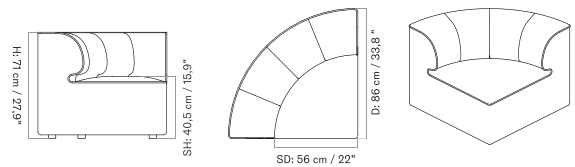

Concave Corner 86