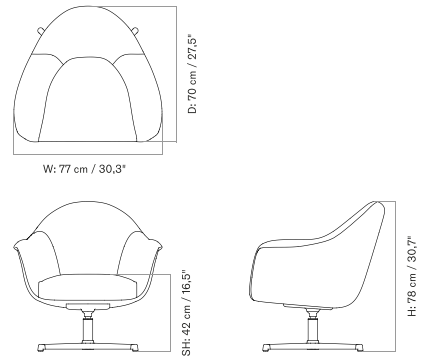

4-Legs Base

Star Base With Swivel

TEAROOM CLUB CHAIR
Designed by *Nick Ross*

[BACK TO START](#)

The Tearoom Club Chair is available in a range of textiles and is offered as a classic Club Chair, a Club Chair with a loose cover, a swivel base with return, or a swivel base with a loose cover.