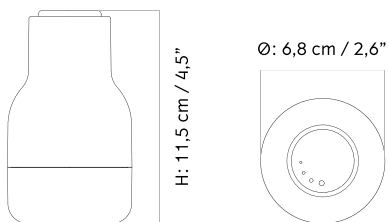

BOTTLE GRINDER
Designed by *Norm Architects*

[BACK TO START](#)

The Bottle Grinder is available in various combinations of colours and materials, including lids in stainless steel, walnut, and beech wood. Also available in a small version.

LARGE - Prices in USD

Stock Item

MASTER SKU	PRODUCT	PRICE
71190-000754 Fact sheet	Large - Ash, Carbon / Beech	* 105
71190-000756 Fact sheet	Large - Ash, Carbon / Steel	* 105
71190-000753 Fact sheet	Large - Ash, Carbon / Walnut	* 105
71190-001000 Fact sheet	Large - Barley / Walnut	* 105
71190-000752 Fact sheet	Large - Blues / Beech	* 105
71190-000879 Fact sheet	Large - Brass, Bronzed / Walnut	* 185
71190-000758 Fact sheet	Large - Brass, Brushed / Walnut	* 185
71190-000751 Fact sheet	Large - Ceramic, Sand / Walnut	* 225
71190-000755 Fact sheet	Large - Hunting Green, Beige / Walnut	* 105
71190-000757 Fact sheet	Large - Nudes / Walnut	* 105

SMALL - Prices in USD

Stock Item

MASTER SKU	PRODUCT	PRICE
71190-000749 Fact sheet	Small - Ash, Carbon / Beech	* 85
71190-000748 Fact sheet	Small - Blues / Beech	* 85
71190-000750 Fact sheet	Small - Hunting Green, Beige / Walnut	* 85

Bottle grinder mini