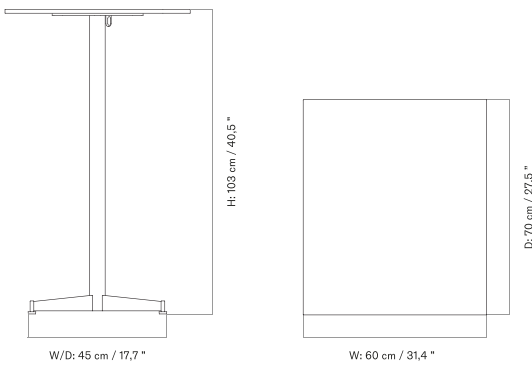

Ø80 Cm - Ceramic

Ø80 Cm - Linoleum, Marble, Oak and Stone

Ø60 Cm - Linoleum, Marble, Oak and Stone

70 X 60 Cm - Ceramic

70 X 60 Cm - Linoleum, Marble, Oak and Stone

NOOK COUNTER TABLE

[BACK TO START](#)

Designed by *Kroeyer-Saetter-Lassen*