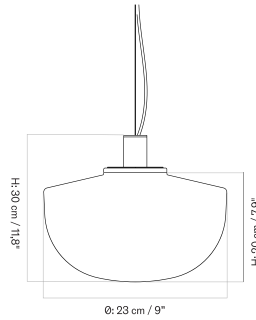

BANK PENDANT
Designed by *Norm Architects*

[BACK TO START](#)

The Bank Pendant is crafted from mouth-blown glass with powder-coated aluminium fittings.

BANK PENDANT - *Prices in USD*

Stock Item

MASTER SKU	PRODUCT	PRICE
71221-001099 Fact sheet	Glass, Opal - US	* 725
71221-001254 Fact sheet	Glass, Smoke - US	* 725

Bank Pendant