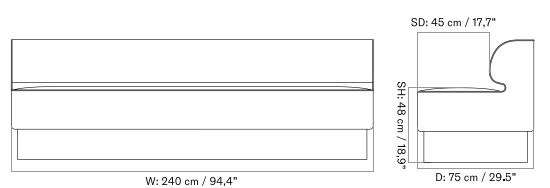

Open Section 240 - Plateau