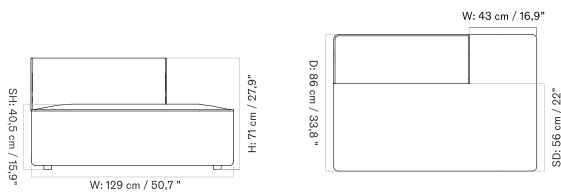

Lead Time (Incl. Freight): 12 weeks

MASTER SKU	PRODUCT	PC0T	PC1T	PC2T	PC3T	PC0L	PC1L	PC2L	PC3L
71063	EDITION: Corner 172	* 3.245	3.615	4.015	4.415	-	-	-	-

[Fact sheet](#)

Open Section 86

Corner 86

Open End 129