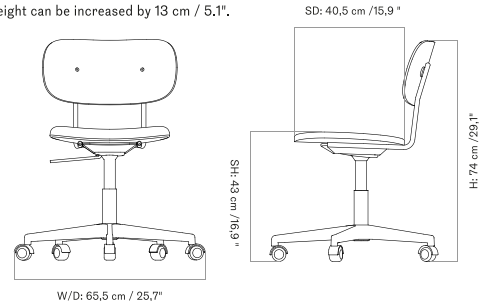

Fully Upholstered - With Arms

Fully Upholstered - Without Arms

Height can be increased by 13 cm / 5.1".

Height can be increased by 13 cm / 5.1".

Seat Upholstered - With Arms

Height can be increased by 13 cm / 5.1".

Seat Upholstered - Without Arms

Height can be increased by 13 cm / 5.1".

Un-Upholstered - With Arms

Height can be increased by 13 cm / 5.1".

Un-Upholstered - Without Arms

Height can be increased by 13 cm / 5.1".