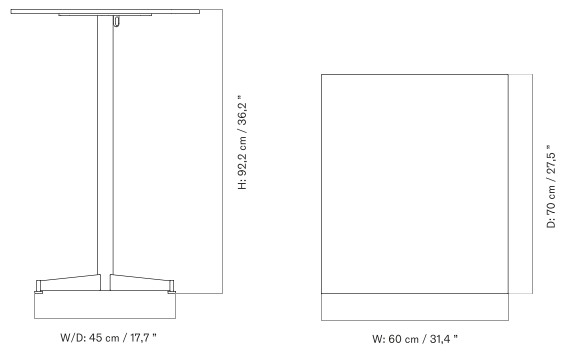

Ø80 Cm - Ceramic

Ø80 Cm - Linoleum, Marble, Oak and Stone

Ø60 Cm - Linoleum, Marble, Oak and Stone

70 X 60 Cm - Ceramic

70 X 60 Cm - Linoleum, Marble, Oak and Stone

FURNITURE

Tables

OFFICE TABLES