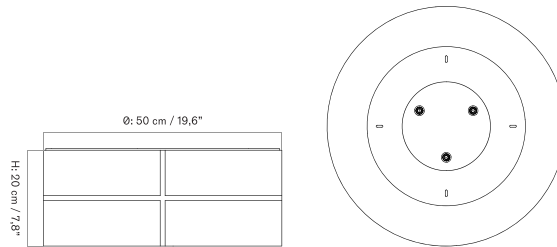

HASHIRA CEILING LAMP
Designed by *Norm Architects*

[BACK TO START](#)

The Hashira Ceiling Lamp sits flush against the ceiling and features a handmade linen shade.

HASHIRA CEILING LAMP - *Prices in USD*

Stock Item

MASTER SKU	PRODUCT	PRICE
71206-001145 Fact sheet	Textile, Raw - US	* 645

Hashira Ceiling Lamp