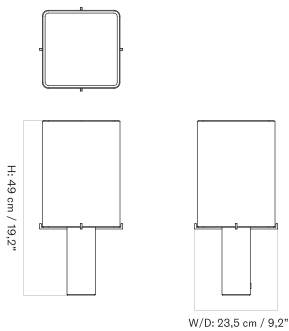

NONNA TABLE LAMP

Designed by *Kroeyer-Saetter-Lassen*

[BACK TO START](#)

The Nonna Table Lamp features a base in brushed aluminium or travertine stone, paired with a linen shade and matching cord. Comes in three sizes.

NONNA TABLE LAMP - Prices in USD

Stock Item

MASTER SKU	PRODUCT	PRICE
71241-008791 Fact sheet	Alu., Brushed/Textile, Sand - US - H24 cm	* 565
71241-008794 Fact sheet	Travertine, Sand/Textile, Sand - US - H30 cm	* 835
71241-008797 Fact sheet	Travertine, Sand/Textile, Sand - US - H49 cm	* 1.005