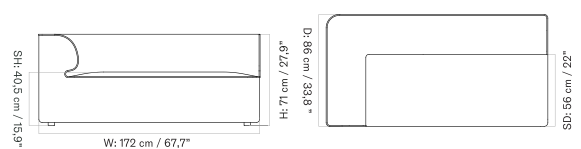

CHAISE LONGUE 129 - Prices in USD

Lead Time (Incl. Freight): 12 weeks

MASTER SKU	PRODUCT	PC0T	PC1T	PC2T	PC3T	PC0L	PC1L	PC2L	PC3L
71063	EDITION: Chaise Longue 129	* 2.615	2.965	3.365	3.765	-	-	-	-

[Fact sheet](#)

CORNER 172 - Prices in USD

Lead Time (Incl. Freight): 12 weeks

MASTER SKU	PRODUCT	PC0T	PC1T	PC2T	PC3T	PC0L	PC1L	PC2L	PC3L
71063	EDITION: Corner 172	* 3.245	3.615	4.015	4.415	-	-	-	-

[Fact sheet](#)

Open Section 86

Corner 86

Open End 129

Pouf 86

Chaise Longue 129

Corner 172