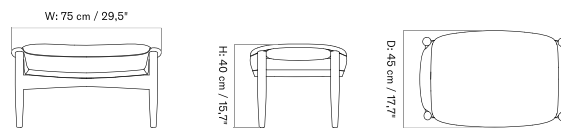

THE SEAL OTTOMAN
Designed by *Ib Kofod-Larsen Design*

[BACK TO START](#)

The Seal Ottoman is available in a range of textiles and leathers, with legs offered in natural oak or walnut.

SPEC OPTIONS - *Price Category*

VARIANT TEXTILE	VARIANT LEATHER
Price Category 0 Textile - PC0T <i>Audo Bouclé, Audo / Autumn, Kvadrat / Logan, Yarn Collective</i>	Price Category 0 Leather - PC0L -
Price Category 1 Textile - PC1T <i>Baena, Limonta / Barnum Bouclé, Audo / Illusion, Nevotex / Re-Wool, Kvadrat / Remix, Kvadrat / Sienna, Limonta</i>	Price Category 1 Leather - PC1L <i>Envy, Sørensens Leather / Ultra, Sørensens Leather / Aida, Nevotex</i>
Price Category 2 Textile - PC2T <i>Canvas, Kvadrat / Fiord, Kvadrat / Hallingdal, Kvadrat / Keiga, Kvadrat / Reflect, Kvadrat / Savanna, Kvadrat / Steelcut Trio, Kvadrat / Customer Own Material, Customer</i>	Price Category 2 Leather - PC2L <i>Dunes, Sørensens Leather / Nuance, Sørensens Leather / Customer Own Leather, Customer</i>
Price Category 3 Textile - PC3T <i>Cifrado, Kvadrat / Safire, Kvadrat / Serpentine, Kvadrat / Vidar, Kvadrat</i>	Price Category 3 Leather - PC3L -

THE SEAL OTTOMAN - *Prices in USD*

Lead Time (Incl. Freight): 14 weeks

MASTER SKU	PRODUCT	PC0T	PC1T	PC2T	PC3T	PC0L	PC1L	PC2L	PC3L
71170 Fact sheet	BASE: Oak, Solid, Natural	* 1.165	1.475	1.775	2.095	-	1.885	2.195	2.515
71170 Fact sheet	BASE: Walnut, Solid	* 1.255	1.585	1.885	2.195	-	2.095	2.425	2.725

The Seal Ottoman