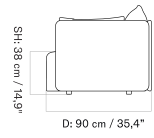

1 Seater

2 Seater

3 Seater