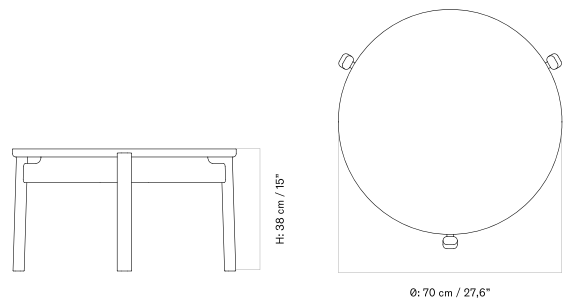

PASSAGE LOUNGE TABLE
Designed by *Kroeyer-Saetter-Lassen*

[BACK TO START](#)

The Passage Lounge Table comes in three sizes and is available in natural oak and dark stained oak.

Ø50 CM - Prices in USD

Stock Item

MASTER SKU	PRODUCT	PRICE
71278-017376 Fact sheet	Oak, Solid, Dark Stained - Ø50 cm	* 765
71278-017377 Fact sheet	Oak, Solid, Natural - Ø50 cm	* 765

Ø70 CM - Prices in USD

Stock Item

MASTER SKU	PRODUCT	PRICE
71278-017374 Fact sheet	Oak, Solid, Dark Stained - Ø70 cm	* 1.145
71278-017375 Fact sheet	Oak, Solid, Natural - Ø70 cm	* 1.145

Ø90 CM - Prices in USD

Stock Item

MASTER SKU	PRODUCT	PRICE
71278-017372 Fact sheet	Oak, Solid, Dark Stained - Ø90 cm	* 1.525
71278-017373 Fact sheet	Oak, Solid, Natural - Ø90 cm	* 1.525

Ø50 Cm

Ø70 Cm