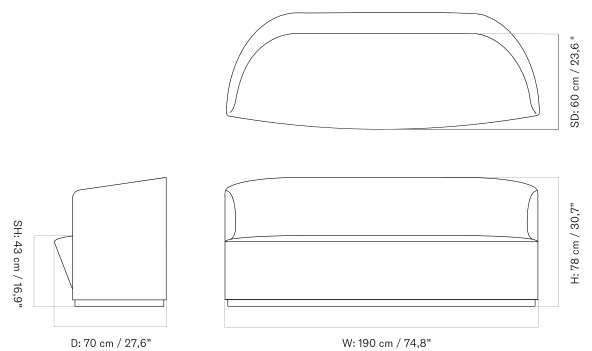

The Tearoom Sofa is available in a range of textiles and offered in a high back version, with the option to add a power outlet.

SPEC OPTIONS - Price Category

VARIANT TEXTILE	VARIANT LEATHER
Price Category 0 Textile - PC0T <i>Audo Bouclé, Audo / Autumn, Kvadrat / Logan, Yarn Collective / Parcot, Limonta</i>	Price Category 0 Leather - PC0L -
Price Category 1 Textile - PC1T <i>Baena, Limonta / Barnum Bouclé, Audo / Champion, Jab / Illusion, Nevotex / Remix, Kvadrat / Re-Wool, Kvadrat / Sienna, Limonta</i>	Price Category 1 Leather - PC1L -
Price Category 2 Textile - PC2T <i>Canvas, Kvadrat / Fiord, Kvadrat / Hallingdal, Kvadrat / Keiga, Kvadrat / Reflect, Kvadrat / Savanna, Kvadrat / Steelcut Trio, Kvadrat / Customer Own Material, Customer</i>	Price Category 2 Leather - PC2L -
Price Category 3 Textile - PC3T <i>Cifrado, Kvadrat / Safire, Kvadrat / Serpentine, Kvadrat / Vidar, Kvadrat</i>	Price Category 3 Leather - PC3L -

HIGH BACK - Prices in USD

Lead Time (Incl. Freight): 14 weeks

MASTER SKU	PRODUCT	PC0T	PC1T	PC2T	PC3T	PC0L	PC1L	PC2L	PC3L
71112 Fact sheet	EDITION: High Back	* 6.375	7.255	8.155	8.795	-	-	-	-

LOW BACK - Prices in USD

Lead Time (Incl. Freight): 14 weeks

MASTER SKU	PRODUCT	PC0T	PC1T	PC2T	PC3T	PC0L	PC1L	PC2L	PC3L
71112 Fact sheet	EDITION: Low Back	* 5.245	6.125	7.015	7.715	-	-	-	-

High Back

Low Back