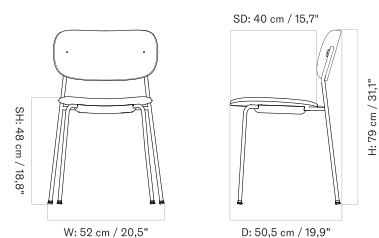

Seat Upholstered - Without Arms