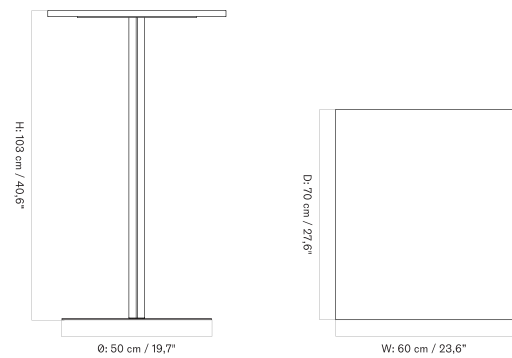

70 X 60 Cm - Round Base - Ceramic

70 X 60 Cm - Round Base - Linoleum, Marble, Oak and Stone

70 X 60 Cm - Star Base - Ceramic

70 X 60 Cm - Star Base - Linoleum, Marble, Oak and Stone

Ø80 Cm - Round Base - Ceramic