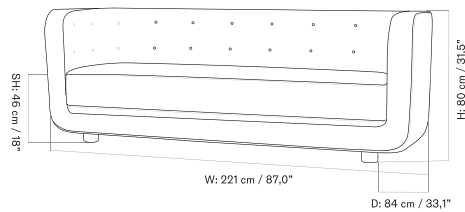

VILHELM SOFA - *Prices in USD*

Lead Time (Incl. Freight): 14 weeks

MASTER SKU	PRODUCT	PC0T	PC1T	PC2T	PC3T	PC0L	PC1L	PC2L	PC3L
71141 Fact sheet	BASE: Oak, Solid, Dark Stained BUTTONS: Same as upholstery	* 8.015	9.055	10.025	10.965	-	22.165	25.115	27.775
71141 Fact sheet	BASE: Oak, Solid, Dark Stained BUTTONS: Vegetal	* 8.015	9.055	10.025	10.965	-	22.165	25.115	27.775
71141 Fact sheet	BASE: Oak, Solid, Natural BUTTONS: Same as upholstery	* 8.015	9.055	10.025	10.965	-	22.165	25.115	27.775
71141 Fact sheet	BASE: Oak, Solid, Natural BUTTONS: Vegetal	* 8.015	9.055	10.025	10.965	-	22.165	25.115	27.775

Vilhelm Sofa