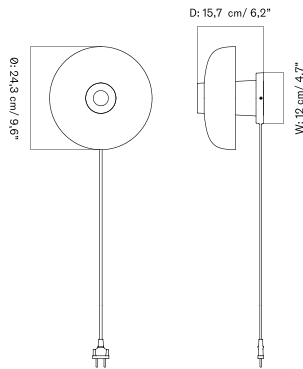

REVERSE WALL LAMP
Designed by *Aleksandar Lazic*

[BACK TO START](#)

Featuring a curved bronzed aluminium shade and an untreated stone base, the Reverse Wall Lamp is dimmable. The dimmer is integrated on the knob or enabled when hardwired, depending on the version.

REVERSE WALL LAMP - Prices in USD

Stock Item

MASTER SKU	PRODUCT	PRICE
71230-007328 Fact sheet	Travertine, Sand/Alu., Bronzed - US - In-Wall Dimmer Without Cord	* 535
71230-007327 Fact sheet	Travertine, Sand/Alu., Bronzed - US - On-Lamp Dimmer Without Cord	* 535

Reverse Wall Lamp - Dimmer With Cord