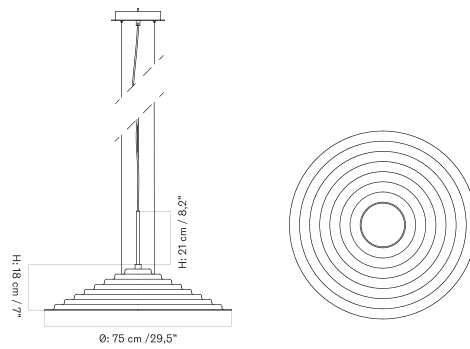

CHANCERY PENDANT LAMP - *Prices in USD*

Stock Item

MASTER SKU	PRODUCT	PRICE
71242-008799 Fact sheet	Aluminium, Brushed - US - Ø75 cm	* 1.525

Chancery Pendant Lamp

LIGHTING

Ceiling Lamps

CHANDELIERS

COLLECTOR CHANDELIER
Designed by *Alf Svensson*