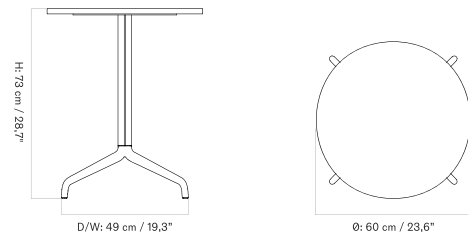

Ø80 - Star Base - Ceramic

Ø80 Cm - Star Base - Linoleum, Marble, Oak and Stone

Ø60 - Round Base - Linoleum, Marble, Oak and Stone

Ø60 - Star Base - Linoleum, Marble, Oak and Stone

Ø105 Cm - Round Base - Marble and Stone