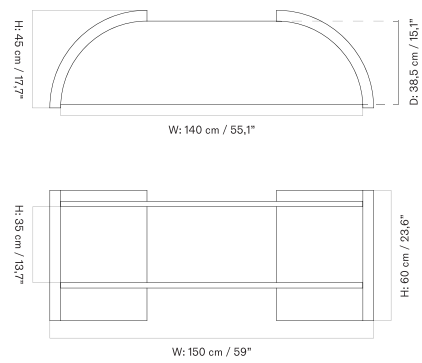

Crescent Shelving - H60