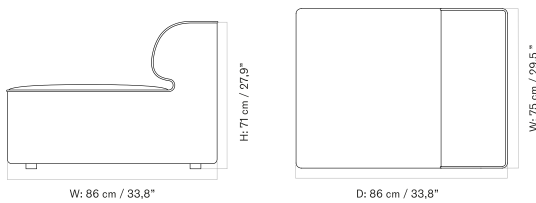

CHAISE LONGUE 129 - Prices in USD

Lead Time (Incl. Freight): 12 weeks

MASTER SKU	PRODUCT	PC0T	PC1T	PC2T	PC3T	PC0L	PC1L	PC2L	PC3L
71063	EDITION: Chaise Longue 129	* 2.615	2.965	3.365	3.765	-	-	-	-

[Fact sheet](#)

CORNER 172 - Prices in USD

Lead Time (Incl. Freight): 12 weeks

MASTER SKU	PRODUCT	PC0T	PC1T	PC2T	PC3T	PC0L	PC1L	PC2L	PC3L
71063	EDITION: Corner 172	* 3.245	3.615	4.015	4.415	-	-	-	-

[Fact sheet](#)

Open Section 86