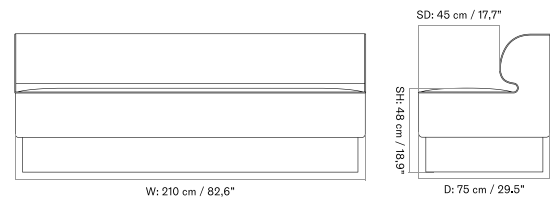

Open Section 210 - Plateau