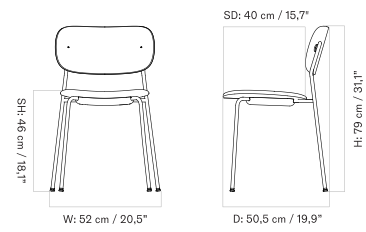

Seat Upholstered - With Arms

Seat Upholstered - Without Arms

Fully Upholstered - With Arms

Fully Upholstered - Without Arms

Un-Upholstered - With Arms

Un-Upholstered - Without Arms

CO DINING CHAIR, OUTDOOR
 Designed by *Norm Architects*