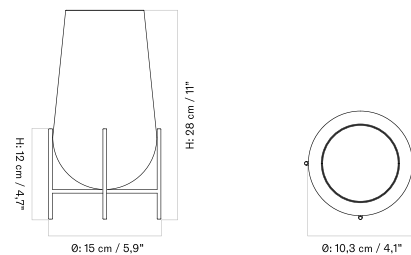

Echasse Collection - Vase Small