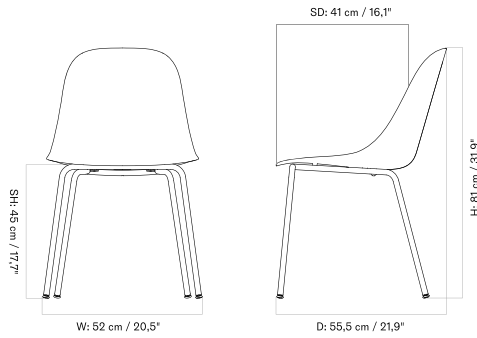

4-Legs Base - Steel