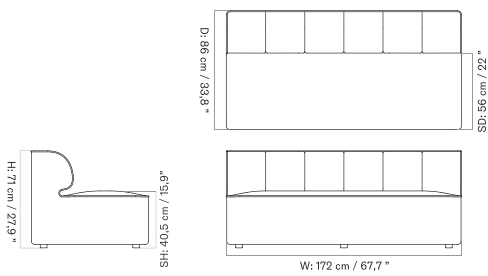

Open Section 172