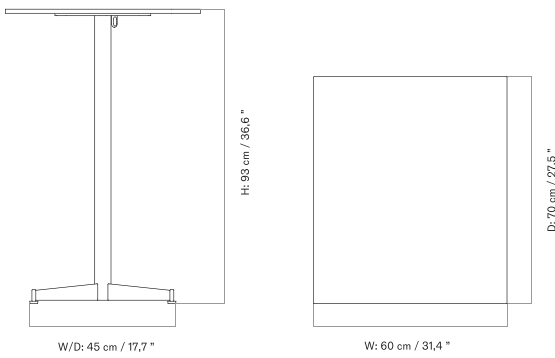

Ø80 Cm - Ceramic

Ø80 Cm - Linoleum, Marble, Oak and Stone

Ø60 Cm - Linoleum, Marble, Oak and Stone

70 X 60 Cm - Ceramic

70 X 60 Cm - Linoleum, Marble, Oak and Stone

FURNITURE

Tables

OFFICE TABLES