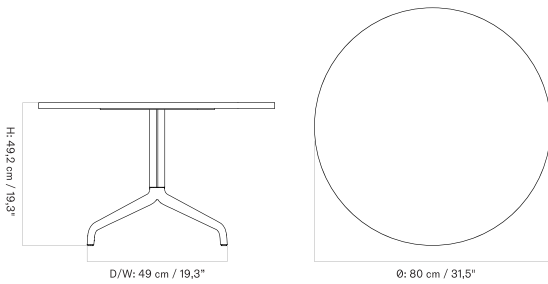

HARBOUR COLUMN LOUNGE TABLE
Designed by *Norm Architects*

[BACK TO START](#)

The Harbour Column Lounge Table has a black powder-coated star-shaped column base and comes in five tabletop finishes: kunis breccia, linoleum charcoal, black oak, estremoze marble, and ceramic sand.

HARBOUR COLUMN LOUNGE TABLE - *Prices in USD*

Stock Item

MASTER SKU	PRODUCT	PRICE
71099-009779 Fact sheet	Star Base - Steel, Black - Ceramic, Sand - Ø80 cm	* 2.155
71099-001625 Fact sheet	Star Base - Steel, Black - Linoleum, Charcoal - Ø80 cm	* 1.385
71099-001627 Fact sheet	Star Base - Steel, Black - Marble, Estremoze - Ø80 cm	* 1.805
71099-001626 Fact sheet	Star Base - Steel, Black - Oak, Veneer, Black - Ø80 cm	* 1.385
71099-001624 Fact sheet	Star Base - Steel, Black - Stone, Kunis Breccia - Ø80 cm	* 2.095

Ø80 - Ceramic