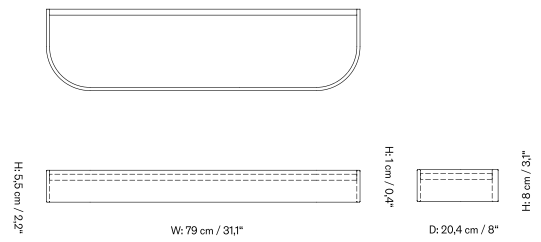

Rack - 50

Rack - 79

Shelf/Rack

Shelf - 150

Shelf - 50

Shelf - 79

The Gridy Fungi Shelf comes in three sizes and is available in a variety of oak finishes.

LARGE - Prices in USD