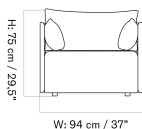

The Offset Loose Cover is a separate cover for the Offset Loose Cover Sofa, available for 1-, 2-, and 3-seaters.

3 SEATER - Prices in USD

Lead Time (Incl. Freight): 14 weeks

MASTER SKU	PRODUCT	PRICE
71061-002609 Fact sheet	3 Seater - Loose Cover - LOGAN - YC04064-01 - PC0T - BUTTONS:	* 1.895
71061-002610 Fact sheet	3 Seater - Loose Cover - LOGAN - YC04064-02 - PC0T - BUTTONS:	* 1.895
71061-002611 Fact sheet	3 Seater - Loose Cover - LOGAN - YC04064-03 - PC0T - BUTTONS:	* 1.895

1 SEATER - Prices in USD

Lead Time (Incl. Freight): 14 weeks

MASTER SKU	PRODUCT	PRICE
71061-002575 Fact sheet	1 Seater - Loose Cover - LOGAN - YC04064-01 - PC0T - BUTTONS:	* 1.485
71061-002576 Fact sheet	1 Seater - Loose Cover - LOGAN - YC04064-02 - PC0T - BUTTONS:	* 1.485
71061-002577 Fact sheet	1 Seater - Loose Cover - LOGAN - YC04064-03 - PC0T - BUTTONS:	* 1.485

2 SEATER - Prices in USD

Lead Time (Incl. Freight): 14 weeks

MASTER SKU	PRODUCT	PRICE
71061-002554 Fact sheet	2 Seater - Loose Cover - LOGAN - YC04064-01 - PC0T - BUTTONS:	* 1.695
71061-002555 Fact sheet	2 Seater - Loose Cover - LOGAN - YC04064-02 - PC0T - BUTTONS:	* 1.695
71061-002556 Fact sheet	2 Seater - Loose Cover - LOGAN - YC04064-03 - PC0T - BUTTONS:	* 1.695

1 Seater