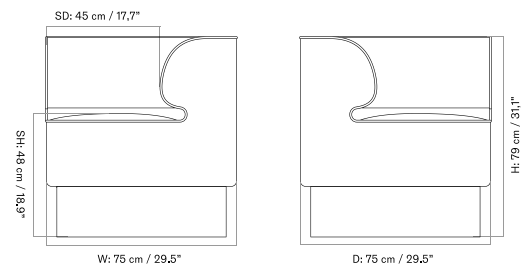

Dining Corner - Plateau