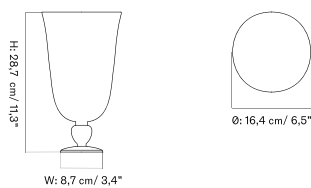

Pavot Collection - Vase