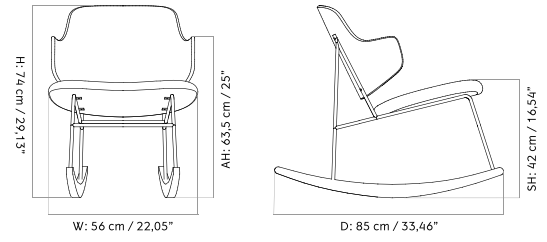

Seat Upholstered