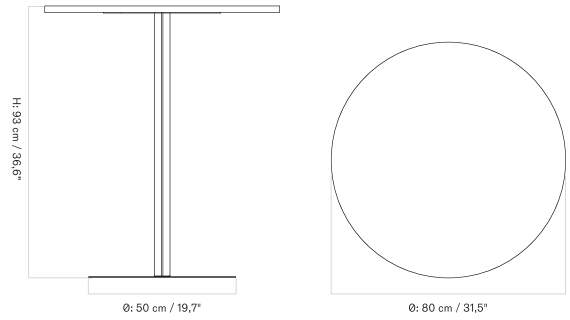

Ø80 Cm - Star Base - Linoleum, Marble, Oak and Stone