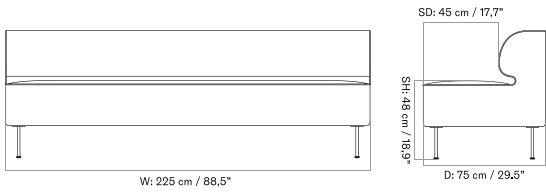

Open Section 225