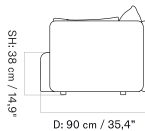

The Offset Loose Cover is a separate cover for the Offset Loose Cover Sofa, available for 1-, 2-, and 3-seaters.

3 SEATER - Prices in USD

Lead Time (Incl. Freight): 14 weeks

MASTER SKU	PRODUCT	PRICE
71061-002609 Fact sheet	3 Seater - Loose Cover - LOGAN - YC04064-01 - PC0T - BUTTONS:	* 1.895
71061-002610 Fact sheet	3 Seater - Loose Cover - LOGAN - YC04064-02 - PC0T - BUTTONS:	* 1.895
71061-002611 Fact sheet	3 Seater - Loose Cover - LOGAN - YC04064-03 - PC0T - BUTTONS:	* 1.895

1 SEATER - Prices in USD

Lead Time (Incl. Freight): 14 weeks

MASTER SKU	PRODUCT	PRICE
71061-002575 Fact sheet	1 Seater - Loose Cover - LOGAN - YC04064-01 - PC0T - BUTTONS:	* 1.485
71061-002576 Fact sheet	1 Seater - Loose Cover - LOGAN - YC04064-02 - PC0T - BUTTONS:	* 1.485
71061-002577 Fact sheet	1 Seater - Loose Cover - LOGAN - YC04064-03 - PC0T - BUTTONS:	* 1.485

2 SEATER - Prices in USD

Lead Time (Incl. Freight): 14 weeks

MASTER SKU	PRODUCT	PRICE
71061-002554 Fact sheet	2 Seater - Loose Cover - LOGAN - YC04064-01 - PC0T - BUTTONS:	* 1.695
71061-002555 Fact sheet	2 Seater - Loose Cover - LOGAN - YC04064-02 - PC0T - BUTTONS:	* 1.695
71061-002556 Fact sheet	2 Seater - Loose Cover - LOGAN - YC04064-03 - PC0T - BUTTONS:	* 1.695

1 Seater