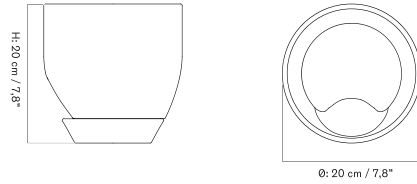

Planter - Ø12

Planter - Ø20

Watering Stick - H26

Watering Stick - H36

Plant Mister

ACCESSORIES

Decor

OBJECTS