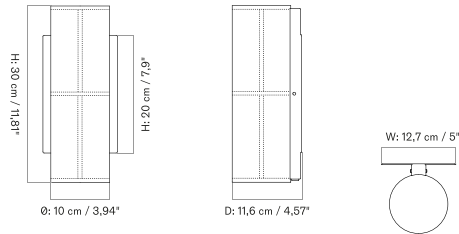

Stock Item

MASTER SKU	PRODUCT	PRICE
71203-001427	Textile, Raw - US	* 335
Fact sheet		

Hashira Wall Lamp

REVERSE WALL LAMP
 Designed by *Aleksandar Lazic*

[BACK TO START](#)

Featuring a curved bronzed aluminium shade and an untreated stone base, the Reverse Wall Lamp is dimmable. The dimmer is integrated on the knob or enabled when hardwired, depending on the version.