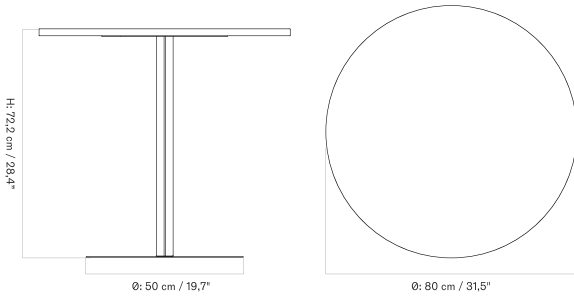

70X60 Cm - Round Base - Ceramic

70X60 Cm - Round Base - Linoleum, Marble, Oak and Stone

70X60 Cm - Star Base - Ceramic

70X60 Cm - Star Base - Linoleum, Marble, Oak and Stone

Ø80 Cm - Round Base - Ceramic

Ø80 Cm - Round Base - Linoleum, Marble, Oak and Stone