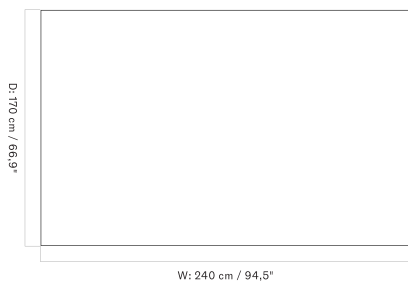

HOUKIME RUG
Designed by *Nina Bruun*

[BACK TO START](#)

Available in two sizes and two colours, the Houkime Rug is handwoven from tencel fibres and cotton.

HOUKIME RUG - *Prices in USD*

Stock Item

MASTER SKU	PRODUCT	PRICE
71003-000406 Fact sheet	170 x 240 cm - Beige	* 1.315
71003-000408 Fact sheet	200 x 300 cm - Beige	* 1.625

Houkime Rug - 170 x 240 cm