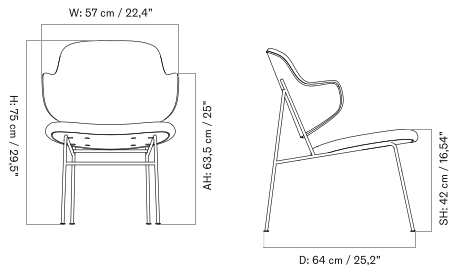

THE PENGUIN LOUNGE CHAIR
Designed by *Ib Kofod-Larsen Design*

BACK TO START

Fully Upholstered