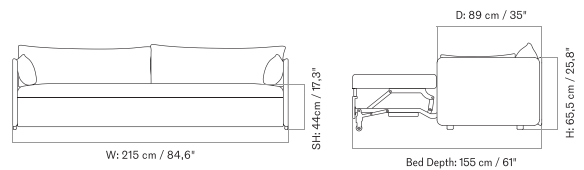

OFFSET SOFA BED
Designed by *Norm Architects*

[BACK TO START](#)

The Offset Sofa Bed is available in a range of textiles and as a 2-seater and 3-seater.

SPEC OPTIONS - *Price Category*

VARIANT TEXTILE	VARIANT LEATHER
Price Category 0 Textile - PC0T <i>Audo Bouclé, Audo / Autumn, Kvadrat / Logan, Yarn Collective / Parcot, Limonta</i>	Price Category 0 Leather - PC0L -
Price Category 1 Textile - PC1T <i>Baena, Limonta / Barnum Bouclé, Audo / Champion, Jab / Remix, Kvadrat / Re-Wool, Kvadrat / Sienna, Limonta / Illusion, Nevotex</i>	Price Category 1 Leather - PC1L -
Price Category 2 Textile - PC2T <i>Canvas, Kvadrat / Fiord, Kvadrat / Hallingdal, Kvadrat / Keiga, Kvadrat / Reflect, Kvadrat / Savanna, Kvadrat / Steelcut Trio, Kvadrat / Customer Own Material, Customer</i>	Price Category 2 Leather - PC2L -
Price Category 3 Textile - PC3T <i>Cifrado, Kvadrat / Safire, Kvadrat / Serpentine, Kvadrat / Vidar, Kvadrat</i>	Price Category 3 Leather - PC3L -

OFFSET SOFA BED - *Prices in USD*

Lead Time (Incl. Freight): 14 weeks

MASTER SKU	PRODUCT	PC0T	PC1T	PC2T	PC3T	PC0L	PC1L	PC2L	PC3L
71060 Fact sheet	EDITION: 2 Seater	* 5.585	6.115	6.915	7.175	-	-	-	-
71060 Fact sheet	EDITION: 3 Seater	* 5.685	6.225	9.235	7.855	-	-	-	-

2 Seater

3 Seater