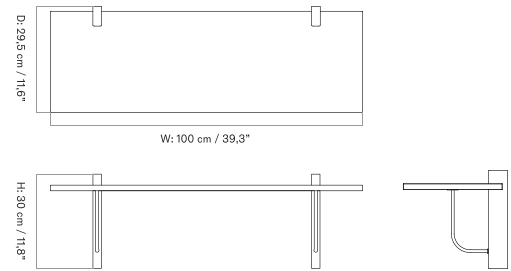

Corbel Shelf - Circular

Corbel Shelf - Long

FURNITURE

Shelves & Storage

STORAGE

ZET STORAGE BACK PANEL
Designed by *Kaschkasch*

[BACK TO START](#)

The Zet Storage Back Panel is an addition to the Zet Storage System and is made from MDF and cotton canvas.