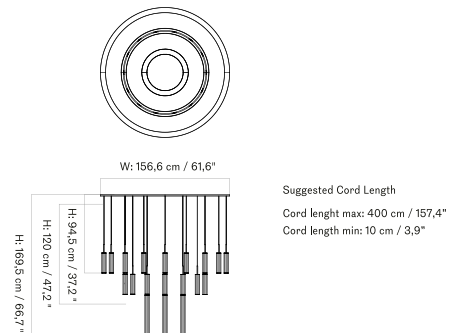

Tubulaire Chandelier - 38