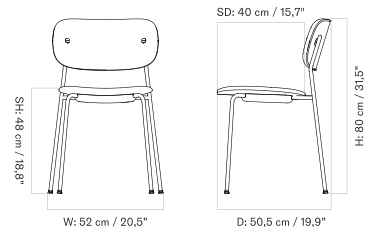

Fully Upholstered - Without Arms