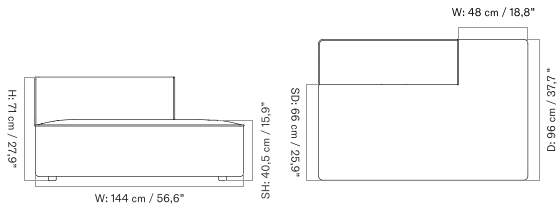

POUF 96 - Prices in USD

Lead Time (Incl. Freight): 12 weeks

MASTER SKU	PRODUCT	PC0T	PC1T	PC2T	PC3T	PC0L	PC1L	PC2L	PC3L
71062	EDITION: Pouf 96	* 1.605	1.805	2.255	2.445	-	-	-	-

[Fact sheet](#)

CHAISE LONGUE 144 - Prices in USD

Lead Time (Incl. Freight): 12 weeks

MASTER SKU	PRODUCT	PC0T	PC1T	PC2T	PC3T	PC0L	PC1L	PC2L	PC3L
71062	EDITION: Chaise Longue 144	* 2.995	3.345	3.745	4.155	-	-	-	-

[Fact sheet](#)

Open End 144