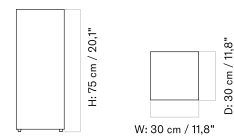

PLINTH TABLE
Designed by *Norm Architects*

[BACK TO START](#)

LOW - *Prices in USD*

Stock Item

MASTER SKU	PRODUCT	PRICE
71009-002258 Fact sheet	Low - Marble, Calacatta Viola	* 3.335
71009-002260 Fact sheet	Low - Marble, Carrara	* 2.765
71009-002261 Fact sheet	Low - Marble, Grey Kendzo	* 2.765
71009-002259 Fact sheet	Low - Marble, Nero Marquina	* 2.765
71009-002257 Fact sheet	Low - Stone, Kunis Breccia	* 3.335

TALL - *Prices in USD*

Stock Item

MASTER SKU	PRODUCT	PRICE
71009-002120 Fact sheet	Tall - Marble, Calacatta Viola	* 2.575
71009-002122 Fact sheet	Tall - Marble, Carrara	* 1.975
71009-002123 Fact sheet	Tall - Marble, Grey Kendzo	* 1.975
71009-002121 Fact sheet	Tall - Marble, Nero Marquina	* 1.975
71009-002119 Fact sheet	Tall - Stone, Kunis Breccia	* 2.575

Bridge

Pedestal

Cubic

Low