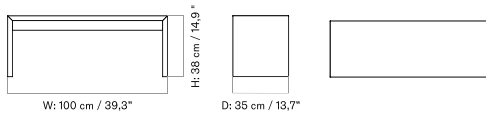

PLINTH TABLE
Designed by *Norm Architects*

[BACK TO START](#)

LOW - *Prices in USD*

Stock Item

MASTER SKU	PRODUCT	PRICE
71009-002258 Fact sheet	Low - Marble, Calacatta Viola	* 3.335
71009-002260 Fact sheet	Low - Marble, Carrara	* 2.765
71009-002261 Fact sheet	Low - Marble, Grey Kendzo	* 2.765
71009-002259 Fact sheet	Low - Marble, Nero Marquina	* 2.765
71009-002257 Fact sheet	Low - Stone, Kunis Breccia	* 3.335

TALL - *Prices in USD*

Stock Item

MASTER SKU	PRODUCT	PRICE
71009-002120 Fact sheet	Tall - Marble, Calacatta Viola	* 2.575
71009-002122 Fact sheet	Tall - Marble, Carrara	* 1.975
71009-002123 Fact sheet	Tall - Marble, Grey Kendzo	* 1.975
71009-002121 Fact sheet	Tall - Marble, Nero Marquina	* 1.975
71009-002119 Fact sheet	Tall - Stone, Kunis Breccia	* 2.575

Bridge