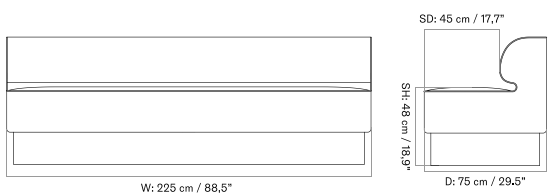

Open Section 225 - Plateau