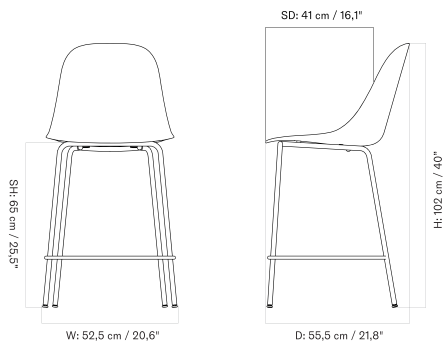

HARBOUR SIDE COUNTER CHAIR
Designed by *Norm Architects*

[BACK TO START](#)

The Harbour Side Counter Chair is available in a range of textiles and leathers and features a black powder-coated base with a crossbar.

SPEC OPTIONS - *Price Category*

VARIANT TEXTILE	VARIANT LEATHER
Price Category 0 Textile - PC0T <i>Audo Bouclé, Audo / Logan, Yarn Collective / Autumn, Kvadrat / Parcot, Limonta</i>	Price Category 0 Leather - PC0L <i>Sierra, Camo</i>
Price Category 1 Textile - PC1T <i>Baena, Limonta / Barnum Bouclé, Audo / Champion, Jab / Illusion, Nevotex / Remix, Kvadrat / Re-Wool, Kvadrat / Sienna, Limonta</i>	Price Category 1 Leather - PC1L <i>Aida, Nevotex / Dakar, Nevotex / Ultra, Sørensen Leather</i>
Price Category 2 Textile - PC2T <i>Canvas, Kvadrat / Fiord, Kvadrat / Hallingdal, Kvadrat / Keiga, Kvadrat / Reflect, Kvadrat / Savanna, Kvadrat / Steelcut Trio, Kvadrat / Customer Own Material, Customer</i>	Price Category 2 Leather - PC2L <i>Dunes, Sørensen Leather / Nuance, Sørensen Leather / Customer Own Leather, Customer</i>
Price Category 3 Textile - PC3T <i>Cifrado, Kvadrat / Safire, Kvadrat / Serpentine, Kvadrat / Vidar, Kvadrat</i>	Price Category 3 Leather - PC3L -

HARBOUR SIDE COUNTER CHAIR - *Prices in USD*

Lead Time (Incl. Freight): 14 weeks

MASTER SKU	PRODUCT	PC0T	PC1T	PC2T	PC3T	PC0L	PC1L	PC2L	PC3L
71098 Fact sheet	BASE: Steel, Black	* 915	1.045	1.335	1.655	1.625	1.695	1.805	2.195

Un-Upholstered