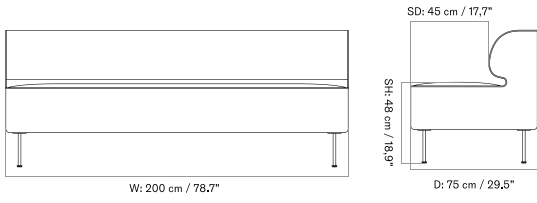

Open Section 200