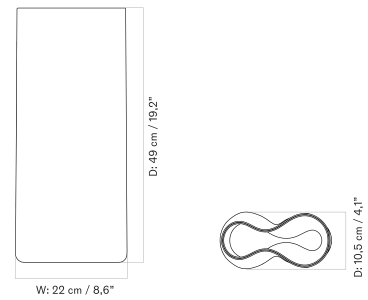

AER COLLECTION - Prices in USD

Stock Item

MASTER SKU	PRODUCT	PRICE
71034-001068 Fact sheet	Bowl - H9 cm - Smoke	* 235

Aer Collection - Bowl

Aer Collection - Vase H19

Aer Collection - Vase H33

Aer Collection - Vase H49