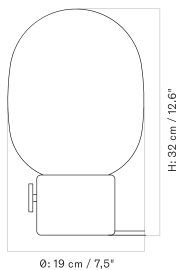

The JWDA Table Lamp comes in two versions: one with a steel or concrete base, and one with a stone or marble base, the latter being slightly larger than the former. All versions feature a rotary dimmer on the base.

LARGE - Prices in USD

Stock Item

MASTER SKU	PRODUCT	PRICE
71218-001074 Fact sheet	Marble, Calacatta Viola - US - Large	* 595
71218-001084 Fact sheet	Marble, Carrara Marble - US - Large	* 475
71218-001081 Fact sheet	Marble, Nero Marquina - US - Large	* 475
71218-001080 Fact sheet	Travertine, Red - US - Large	* 475

SMALL - Prices in USD

Stock Item

MASTER SKU	PRODUCT	PRICE
71218-001088 Fact sheet	Brass, Bronzed - US - Small	* 335
71218-001091 Fact sheet	Brass, Polished - US - Small	* 335
71218-001155 Fact sheet	Concrete, Light Grey - US - Small	* 335
71218-001096 Fact sheet	Steel, Alabaster White - US - Small	* 315
71218-001085 Fact sheet	Steel, Black - US - Small	* 335

Large