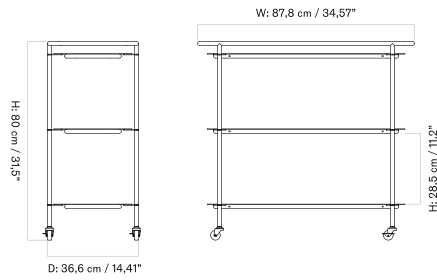

CHARGING TROLLEY
Designed by *Audo Copenhagen*

[BACK TO START](#)

Crafted from durable powder-coated steel, the Charging Trolley accommodates up to three Charging Boards, delivering a total of 30 charging sockets. Charging Boards not included.

CHARGING TROLLEY - *Prices in USD*

Stock Item

MASTER SKU	PRODUCT	PRICE
71054-001224 Fact sheet	Steel, Black	* 795

Charging Trolley