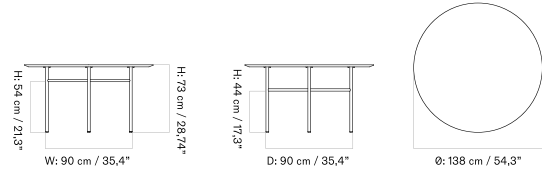

Ø120

Ø138

210 X 95 Cm

200 X 90 Cm

ANDROGYNE DINING TABLE
Designed by *Danielle Siggerud*

[BACK TO START](#)

The Androgyne Dining Table features a wood base in natural oak or dark stained oak. The table is available in round or rectangular versions, each in two sizes. Round table tops come in wood, stone, and marble. Rectangular table tops are available in natural oak and dark stained oak.