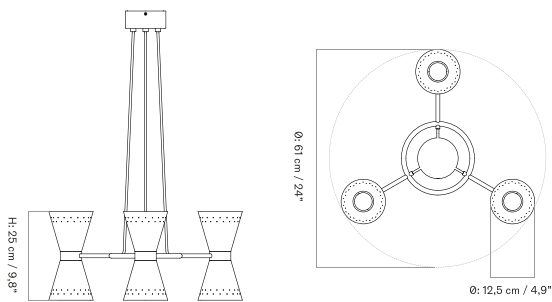

COLLECTOR CHANDELIER
Designed by *Alf Svensson*

[BACK TO START](#)

The Collector Chandelier is available with either three or five conical metal shades in a solid brass band. The cones project light in two directions.

COLLECTOR CHANDELIER - *Prices in USD*

Stock Item

MASTER SKU	PRODUCT	PRICE
71125-001284 Fact sheet	Crème - US - 3	* 1.395
71125-001286 Fact sheet	Crème - US - 5	* 2.135

Collector Chandelier - 3