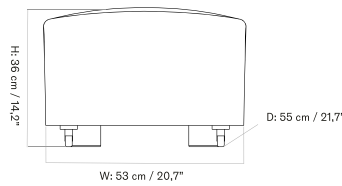

[BACK TO START](#)

The Tired Man Ottoman is available in a range of textiles and sheepskin upholstery and is paired with legs in either natural oak or dark stained oak.

SPEC OPTIONS - *Price Category*

VARIANT TEXTILE	VARIANT LEATHER
Price Category 0 Textile - PC0T <i>Audo Bouclé, Audo / Logan, Yarn Collective</i>	Price Category 0 Leather - PC0L -
Price Category 1 Textile - PC1T <i>Baena, Limonta / Barnum Bouclé, Audo / Champion, Jab / Illusion, Nevotex / Remix, Kvadrat / Re-Wool, Kvadrat / Sienna, Limonta</i>	Price Category 1 Leather - PC1L <i>Dakar, Nevotex / Envy, Sørensen Leather / Ultra, Sørensen Leather / Aida, Nevotex</i>
Price Category 2 Textile - PC2T <i>Canvas, Kvadrat / Fiord, Kvadrat / Hallingdal, Kvadrat / Keiga, Kvadrat / Reflect, Kvadrat / Savanna, Kvadrat / Steelcut Trio, Kvadrat / Customer Own Material, Customer</i>	Price Category 2 Leather - PC2L <i>Dunes, Sørensen Leather / Nuance, Sørensen Leather / Customer Own Leather, Customer</i>
Price Category 3 Textile - PC3T <i>Cifrado, Kvadrat / Safire, Kvadrat / Serpentine, Kvadrat / Vidar, Kvadrat</i>	Price Category 3 Leather - PC3L <i>Sheepskin Skandilock, Skandilock</i>

THE TIRED MAN OTTOMAN - *Prices in USD*

6: 14 weeks

MASTER SKU	PRODUCT	PC0T	PC1T	PC2T	PC3T	PC0L	PC1L	PC2L	PC3L
71137 Fact sheet	BASE: Oak, Solid, Dark Stained	* 2.255	2.515	2.785	3.075	-	2.515	2.825	3.135
71137 Fact sheet	BASE: Oak, Solid, Natural	* 2.255	2.515	2.785	3.075	-	2.515	2.825	3.135

The Tired Man Ottoman