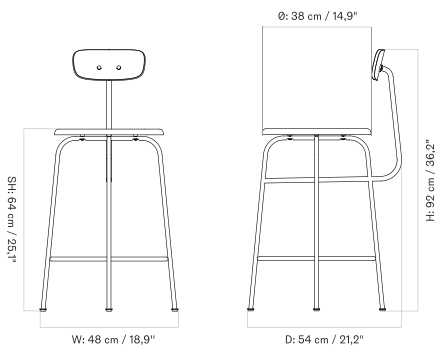

SEAT UPHOLSTERED - *Prices in USD*

Lead Time (Incl. Freight): 14 weeks

MASTER SKU	PRODUCT	PC0T	PC1T	PC2T	PC3T	PC0L	PC1L	PC2L	PC3L
71086 Fact sheet	BASE: Steel, Black BACK: Ash, Veneer, Black Painted	* 895	955	1.005	1.045	1.035	1.125	1.205	1.255
71086 Fact sheet	BASE: Steel, Black BACK: Oak, Veneer, Dark Stained	* 895	955	1.005	1.045	1.035	1.125	1.205	1.255
71086 Fact sheet	BASE: Steel, Black BACK: Oak, Veneer, Natural	* 895	955	1.005	1.045	1.035	1.125	1.205	1.255

UN-UPHOLSTERED - *Prices in USD*

Lead Time (Incl. Freight): 11 weeks

MASTER SKU	PRODUCT	PRICE
71086-005637 Fact sheet	Un-Upholstered - 4-Legs Base - Steel, Black - Ash, Veneer, Black Painted	* 685
71086-005638 Fact sheet	Un-Upholstered - 4-Legs Base - Steel, Black - Oak, Veneer, Dark Stained	* 685
71086-005636 Fact sheet	Un-Upholstered - 4-Legs Base - Steel, Black - Oak, Veneer, Natural	* 685

Seat Upholstered