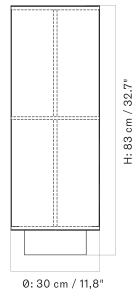

HASHIRA FLOOR LAMP
Designed by *Norm Architects*

[BACK TO START](#)

The Hashira Floor Lamp features a handmade linen shade, an ash base, and includes a dimmer function.

HASHIRA FLOOR LAMP - *Prices in USD*

Stock Item

MASTER SKU	PRODUCT	PRICE
71200-001396 Fact sheet	Textile, Raw - US - H83 cm	* 1.245

Hashira Floor Lamp