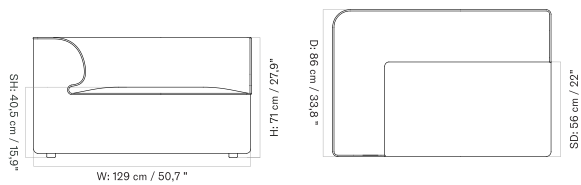

Pouf 86

Chaise Longue 129

Corner 172

Corner 129

EAVE MODULAR SOFA 75, MODULE
Designed by *Norm Architects*

[BACK TO START](#)

Available in a wide range of upholstery options, the Eave Modular Pouf 75 is part of the Eave collection and designed to extend the Eave Modular Sofa 86, Open Section module, as a Chaise Longue.