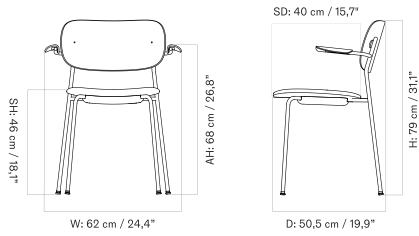

Un-Upholstered - With Arms