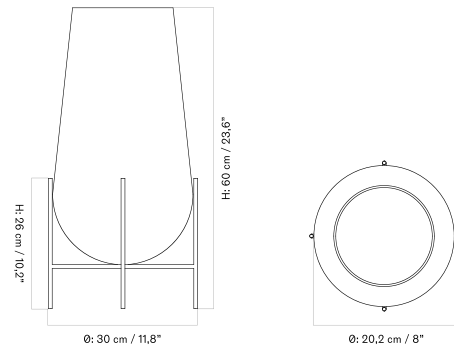

Echasse Collection - Vase Large