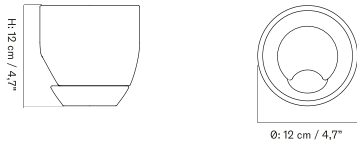

Planter - Ø12

Planter - Ø20

Watering Stick - H26

Watering Stick - H36

Plant Mister

ACCESSORIES

Decor

OBJECTS