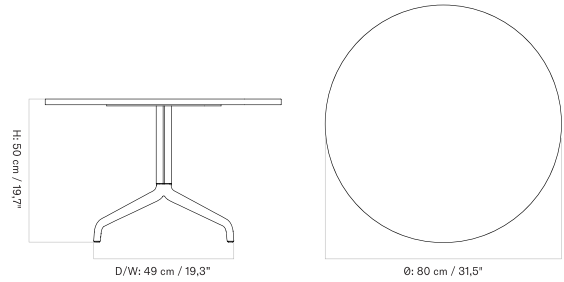

Ø80 - Linoleum, Marble, Oak and Stone