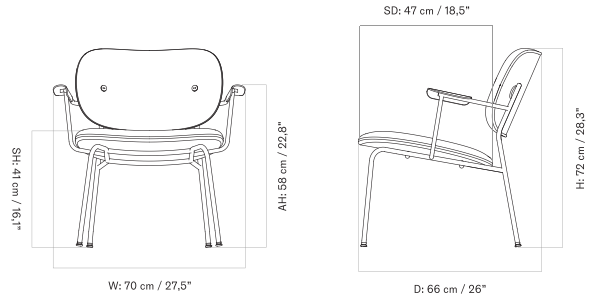

SEAT UPHOLSTERED - *Prices in USD*

Lead Time (Incl. Freight): 14 weeks

MASTER SKU	PRODUCT	PC0T	PC1T	PC2T	PC3T	PC0L	PC1L	PC2L	PC3L
71156 Fact sheet	With Arms BASE: Steel, Black BACK: Oak, Veneer, Black	* 1.255	1.445	1.505	1.555	1.505	1.565	1.645	1.755
71156 Fact sheet	With Arms BASE: Steel, Black BACK: Oak, Veneer, Dark Stained	* 1.255	1.445	1.505	1.555	1.505	1.565	1.645	1.755
71156 Fact sheet	With Arms BASE: Steel, Black BACK: Oak, Veneer, Natural	* 1.255	1.445	1.505	1.555	1.505	1.565	1.645	1.755

FULLY UPHOLSTERED - *Prices in USD*

Lead Time (Incl. Freight): 14 weeks

MASTER SKU	PRODUCT	PC0T	PC1T	PC2T	PC3T	PC0L	PC1L	PC2L	PC3L
71156 Fact sheet	With Arms BASE: Steel, Black	* 1.565	1.755	1.865	1.965	1.715	1.965	2.035	2.135

Seat Upholstered

Fully Upholstered