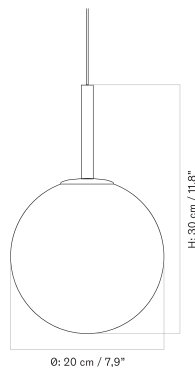

TR BULB PENDANT
Designed by *Tim Rundle*

[BACK TO START](#)

The TR Bulb Pendant features a dimmable LED bulb and is available in black painted steel, brushed brass, and polished steel.

TR BULB PENDANT - *Prices in USD*

Stock Item

MASTER SKU	PRODUCT	PRICE
71132-001414 Fact sheet	Brass, Brushed - US - Matt Bulb	* 355
71132-001471 Fact sheet	Steel, Black - US - Matt Bulb	* 515
71132-001320 Fact sheet	Steel, Polished - US - Matt Bulb	* 405

TR Bulb Pendant