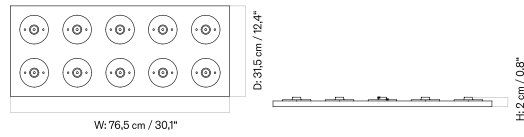

CHARGING BOARD
Designed by *Audo Copenhagen*

[BACK TO START](#)

The Charging Board is crafted from powder-coated steel and includes 10 integrated magnetic power ports compatible with most of our portable lamps.

CHARGING BOARD - *Prices in USD*

Stock Item

MASTER SKU	PRODUCT	PRICE
71053-001225 Fact sheet	Black - US	* 1.205

Charging Board