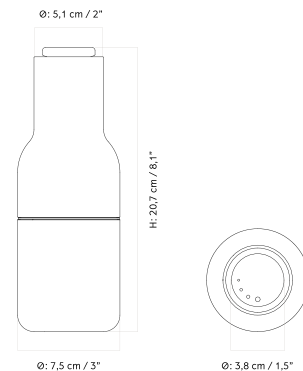

Bottle grinder