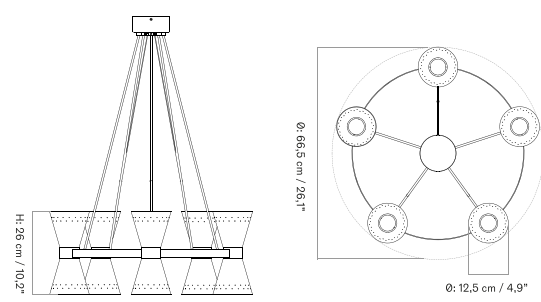

Collector Chandelier - 5