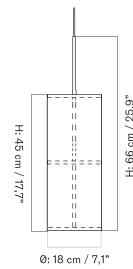

Single - Small