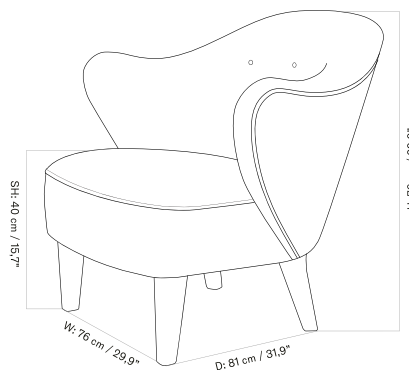

INGEBORG LOUNGE CHAIR - *Prices in USD*

Lead Time (Incl. Freight): 14 weeks

MASTER SKU	PRODUCT	PC0T	PC1T	PC2T	PC3T	PC0L	PC1L	PC2L	PC3L
71138 Fact sheet	BASE: Oak, Solid, Dark Stained BUTTONS: Same as upholstery	* 3.515	3.915	4.335	4.665	-	6.105	6.925	7.655
71138 Fact sheet	BASE: Oak, Solid, Dark Stained BUTTONS: Vegetal	* 3.515	3.915	4.335	4.665	-	6.105	6.925	7.655
71138 Fact sheet	BASE: Oak, Solid, Natural BUTTONS: Same as upholstery	* 3.515	3.915	4.335	4.665	-	6.105	6.925	7.655
71138 Fact sheet	BASE: Oak, Solid, Natural BUTTONS: Vegetal	* 3.515	3.915	4.335	4.665	-	6.105	6.925	7.655

Ingeborg Lounge Chair