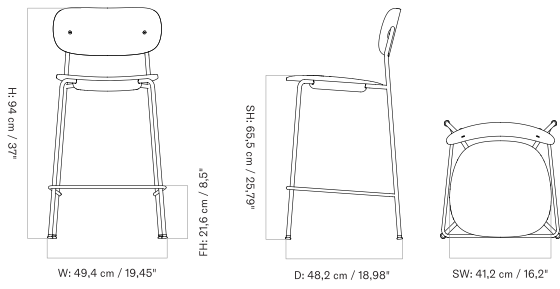

Un-Upholstered