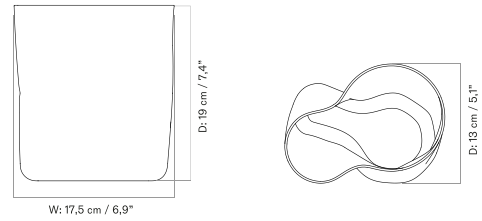

AER COLLECTION - Prices in USD

Stock Item

MASTER SKU	PRODUCT	PRICE
71034-001068 Fact sheet	Bowl - H9 cm - Smoke	* 235

Aer Collection - Bowl

Aer Collection - Vase H19

Aer Collection - Vase H33

Aer Collection - Vase H49