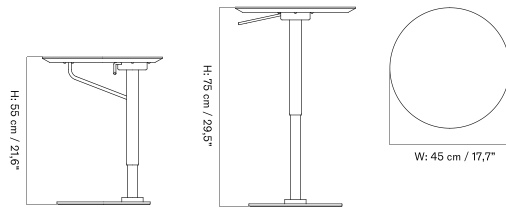

BRANCH SIDE TABLE
Designed by *Norm Architects*

[BACK TO START](#)

The Branch Side Table is height-adjustable, featuring a black aluminium column and a tabletop in either linoleum charcoal or dark stained oak.

BRANCH SIDE TABLE - *Prices in USD*

Stock Item

MASTER SKU	PRODUCT	PRICE
71143-002024 Fact sheet	Steel, Black - Linoleum, Charcoal	* 855
71143-002025 Fact sheet	Steel, Black - Oak, Veneer, Dark Stained	* 765

Branch Side Table