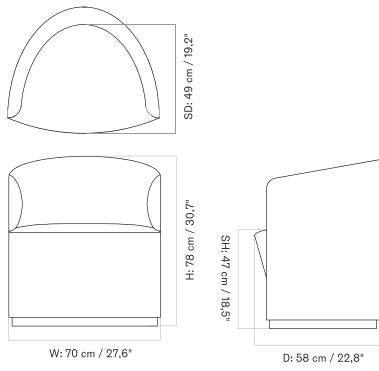

Low Back

Swivel With Return