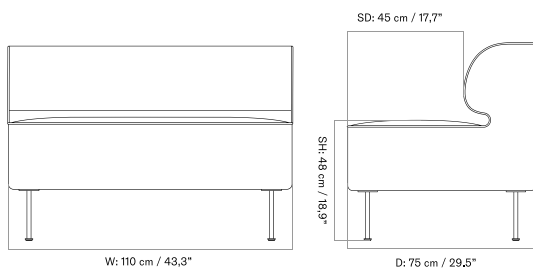

EAVE DINING SOFA
Designed by *Norm Architects*

[BACK TO START](#)

MASTER SKU	PRODUCT	PC0T	PC1T	PC2T	PC3T	PC0L	PC1L	PC2L	PC3L
71065 Fact sheet	EDITION: Open Section BASE: Oak, Veneer, Natural LENGTH: Standard: 260 cm / 102.36 in	* 3.475	3.965	5.325	5.895	-	-	-	-
71065 Fact sheet	EDITION: Open Section BASE: Oak, Veneer, Natural LENGTH: Standard: 280 cm / 110.24 in	* 3.605	4.105	5.525	6.145	-	-	-	-
71065 Fact sheet	EDITION: Open Section BASE: Oak, Veneer, Natural LENGTH: Standard: 80 cm / 31.50 in	* 2.265	2.585	3.395	3.765	-	-	-	-

Open Section 110