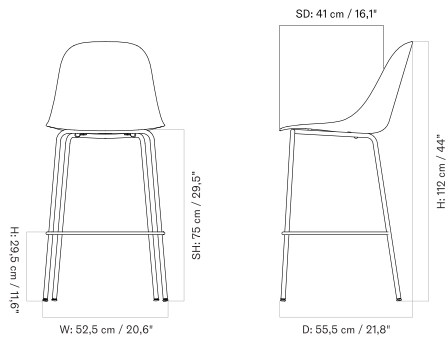

HARBOUR SIDE BAR CHAIR
Designed by *Norm Architects*

[BACK TO START](#)

The Harbour Side Bar Chair is available in a range of textiles and leathers and features a black powder-coated base with a crossbar.

SPEC OPTIONS - *Price Category*

VARIANT TEXTILE	VARIANT LEATHER
Price Category 0 Textile - PC0T <i>Audo Bouclé, Audo / Logan, Yarn Collective / Autumn, Kvadrat / Parcot, Limonta</i>	Price Category 0 Leather - PC0L <i>Sierra, Camo</i>
Price Category 1 Textile - PC1T <i>Baena, Limonta / Barnum Bouclé, Audo / Champion, Jab / Illusion, Nevotex / Remix, Kvadrat / Re-Wool, Kvadrat / Sienna, Limonta</i>	Price Category 1 Leather - PC1L <i>Aida, Nevotex / Dakar, Nevotex / Ultra, Sørensen Leather</i>
Price Category 2 Textile - PC2T <i>Canvas, Kvadrat / Fiord, Kvadrat / Hallingdal, Kvadrat / Keiga, Kvadrat / Reflect, Kvadrat / Savanna, Kvadrat / Steelcut Trio, Kvadrat / Customer Own Material, Customer</i>	Price Category 2 Leather - PC2L <i>Dunes, Sørensen Leather / Nuance, Sørensen Leather / Customer Own Leather, Customer</i>
Price Category 3 Textile - PC3T <i>Cifrado, Kvadrat / Safire, Kvadrat / Serpentine, Kvadrat / Vidar, Kvadrat</i>	Price Category 3 Leather - PC3L -

HARBOUR SIDE BAR CHAIR - *Prices in USD*

Lead Time (Incl. Freight): 14 weeks

MASTER SKU	PRODUCT	PC0T	PC1T	PC2T	PC3T	PC0L	PC1L	PC2L	PC3L
71097 Fact sheet	BASE: Steel, Black	* 915	1.045	1.335	1.655	1.625	1.695	1.805	2.195

Un-Upholstered