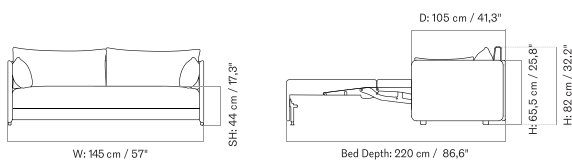

OFFSET SOFA BED
Designed by *Norm Architects*

[BACK TO START](#)

The Offset Sofa Bed is available in a range of textiles and as a 2-seater and 3-seater.

SPEC OPTIONS - *Price Category*

VARIANT TEXTILE	VARIANT LEATHER
Price Category 0 Textile - PC0T <i>Audo Bouclé, Audo / Autumn, Kvadrat / Logan, Yarn Collective / Parcot, Limonta</i>	Price Category 0 Leather - PC0L -
Price Category 1 Textile - PC1T <i>Baena, Limonta / Barnum Bouclé, Audo / Champion, Jab / Remix, Kvadrat / Re-Wool, Kvadrat / Sienna, Limonta / Illusion, Nevotex</i>	Price Category 1 Leather - PC1L -
Price Category 2 Textile - PC2T <i>Canvas, Kvadrat / Fiord, Kvadrat / Hallingdal, Kvadrat / Keiga, Kvadrat / Reflect, Kvadrat / Savanna, Kvadrat / Steelcut Trio, Kvadrat / Customer Own Material, Customer</i>	Price Category 2 Leather - PC2L -
Price Category 3 Textile - PC3T <i>Cifrado, Kvadrat / Safire, Kvadrat / Serpentine, Kvadrat / Vidar, Kvadrat</i>	Price Category 3 Leather - PC3L -

OFFSET SOFA BED - *Prices in USD*

Lead Time (Incl. Freight): 14 weeks

MASTER SKU	PRODUCT	PC0T	PC1T	PC2T	PC3T	PC0L	PC1L	PC2L	PC3L
71060 Fact sheet	EDITION: 2 Seater	* 5.585	6.115	6.915	7.175	-	-	-	-
71060 Fact sheet	EDITION: 3 Seater	* 5.685	6.225	9.235	7.855	-	-	-	-

2 Seater