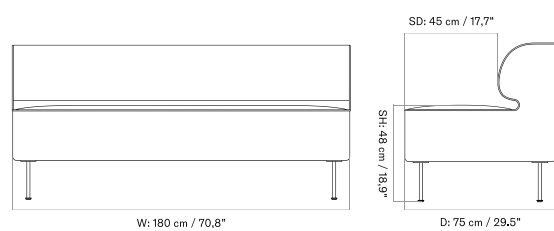

Open Section 180