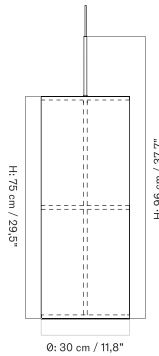

Cluster - Large

Available as a single pendant or in a cluster, the Hashira Pendant Lamp features a handmade linen shade, an ash base, and a dimmer function.

SINGLE - Prices in USD

Stock Item

MASTER SKU	PRODUCT	PRICE
71202-001439 Fact sheet	Single - Large - Textile, Raw - US	* 1.145
71202-001442 Fact sheet	Single - Large - Textile, White - US	* 775
71202-001390 Fact sheet	Single - Small - Textile, Raw - US	* 535

CLUSTER - Prices in USD

Stock Item

MASTER SKU	PRODUCT	PRICE
71202-001430 Fact sheet	Cluster - Large - Textile, Raw - US	* 2.935
71202-001434 Fact sheet	Cluster - Small - Textile, Raw - US	* 1.145

Single - Large