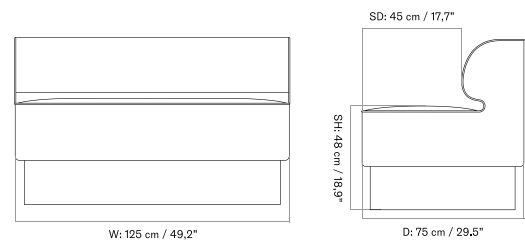

Open Section 125 - Plateau