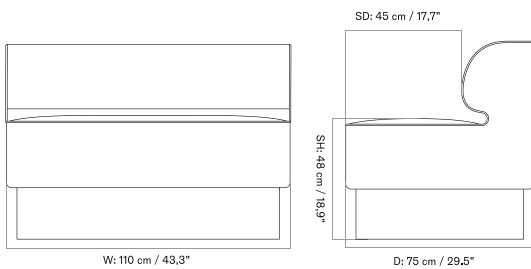

Open Section 110 - Plateau