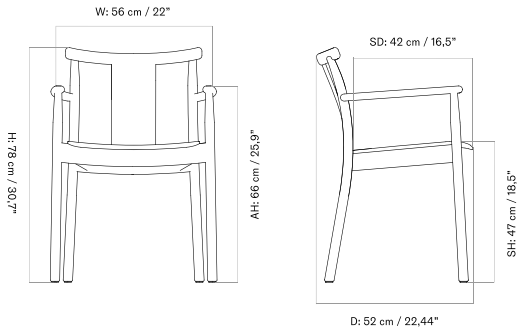

Seat Upholstered - With Arms