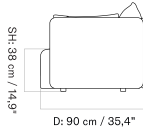

1 Seater

2 Seater

3 Seater