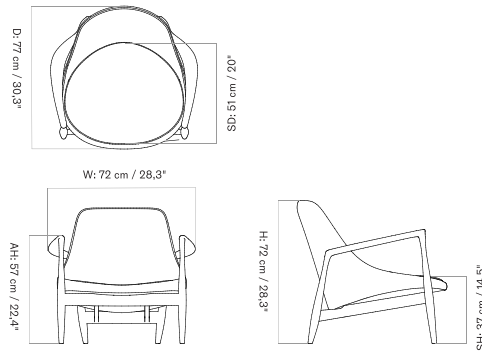

ELIZABETH LOUNGE CHAIR
Designed by *Ib Kofod-Larsen Design*

[BACK TO START](#)

The Elizabeth Lounge Chair is available in a range of textiles and leathers and is paired with legs in either natural oak or walnut.

SPEC OPTIONS - *Price Category*

VARIANT TEXTILE	VARIANT LEATHER
Price Category 0 Textile - PC0T <i>Audo Bouclé, Audo / Autumn, Kvadrat / Logan, Yarn Collective</i>	Price Category 0 Leather - PC0L -
Price Category 1 Textile - PC1T <i>Baena, Limonta / Barnum Bouclé, Audo / Illusion, Nevotex / Remix, Kvadrat / Re-Wool, Kvadrat / Sienna, Limonta</i>	Price Category 1 Leather - PC1L <i>Envy, Sørensen Leather / Ultra, Sørensen Leather / Aida, Nevotex</i>
Price Category 2 Textile - PC2T <i>Canvas, Kvadrat / Fiord, Kvadrat / Hallingdal, Kvadrat / Keiga, Kvadrat / Reflect, Kvadrat / Savanna, Kvadrat / Steelcut Trio, Kvadrat / Customer Own Material, Customer</i>	Price Category 2 Leather - PC2L <i>Dunes, Sørensen Leather / Nuance, Sørensen Leather / Customer Own Leather, Customer</i>
Price Category 3 Textile - PC3T <i>Cifrado, Kvadrat / Safire, Kvadrat / Serpentine, Kvadrat / Vidar, Kvadrat</i>	Price Category 3 Leather - PC3L -

ELIZABETH LOUNGE CHAIR - *Prices in USD*

Lead Time (Incl. Freight): 14 weeks

MASTER SKU	PRODUCT	PC0T	PC1T	PC2T	PC3T	PC0L	PC1L	PC2L	PC3L
71161 Fact sheet	BASE: Oak, Solid, Natural	* 6.735	7.015	7.325	7.635	-	6.795	8.445	8.845
71161 Fact sheet	BASE: Walnut, Solid	* 7.135	7.425	7.735	8.035	-	8.445	8.845	9.245

Elizabeth Lounge Chair