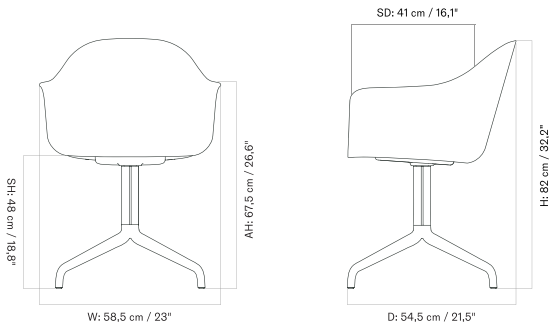

HARBOUR DINING CHAIR
Designed by *Norm Architects*

BACK TO START

STAR BASE WITH CASTERS - Prices in USD

Lead Time (Incl. Freight): 14 weeks

MASTER SKU	PRODUCT	PC0T	PC1T	PC2T	PC3T	PC0L	PC1L	PC2L	PC3L
71103 Fact sheet	BASE: Aluminium, Black	* 1.295	1.505	1.945	2.345	2.075	2.275	2.655	3.195
71103 Fact sheet	BASE: Aluminium, Polished	* 1.295	1.505	1.945	2.345	2.075	2.275	2.655	3.195

Star Base With Swivel