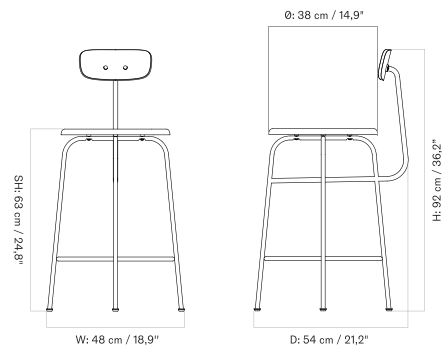

Un-Upholstered