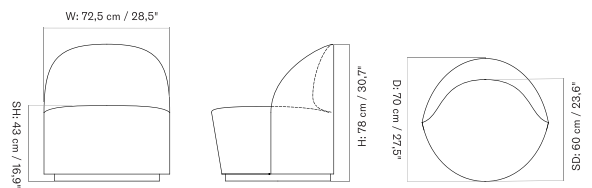

Loose Cover For Tearoom Lounge Chair - Swivel With Return