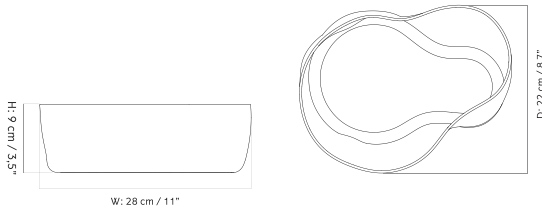

AER COLLECTION - Prices in USD

Stock Item

MASTER SKU	PRODUCT	PRICE
71034-001068 Fact sheet	Bowl - H9 cm - Smoke	* 235

Aer Collection - Bowl

Aer Collection - Vase H19

Aer Collection - Vase H33

Aer Collection - Vase H49