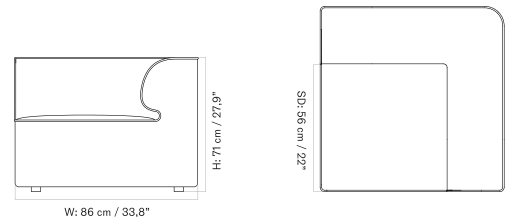

Lead Time (Incl. Freight): 12 weeks

MASTER SKU	PRODUCT	PC0T	PC1T	PC2T	PC3T	PC0L	PC1L	PC2L	PC3L
71063	EDITION: Corner 172	* 3.245	3.615	4.015	4.415	-	-	-	-

[Fact sheet](#)

Open Section 86

Corner 86

Open End 129