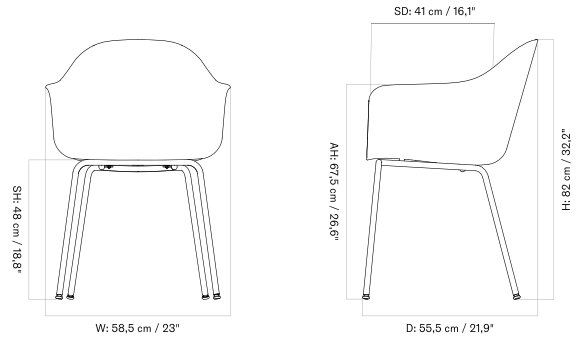

Star Base With Swivel

Star Base With Return

4-Legs Base - Wood

4-Legs Base - Steel

Star Base With Casters

HARBOUR SIDE DINING CHAIR
Designed by *Norm Architects*

[BACK TO START](#)

The Harbour Side Dining Chair is available in a range of textiles and leathers. Offered with a wooden base, steel base, star base with castors, and star base with swivel or swivel with return. The star base comes in black or polished aluminium, and the wooden base is available in three finishes: natural oak, dark stained oak, and black oak.