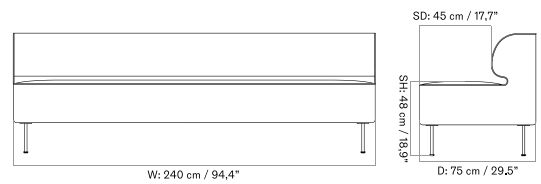

Open Section 240