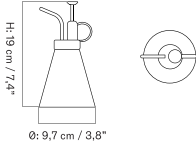

Planter - Ø12

Planter - Ø20

Watering Stick - H26

Watering Stick - H36

Plant Mister

ACCESSORIES

Decor

OBJECTS