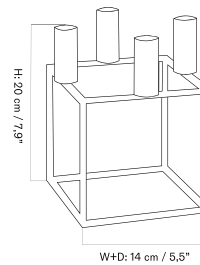

KUBUS CANDLE HOLDER
Designed by *Mogens Lassen*

[BACK TO START](#)

The iconic Kubus Candle Holder is available in a range of sizes, colours and finishes, designed to hold different numbers of candles.

KUBUS CANDLE HOLDER - *Prices in USD*

Stock Item

MASTER SKU	PRODUCT	PRICE
71041-000667 Fact sheet	Kubus 1 - Black	* 125
71041-000669 Fact sheet	Kubus 4 - Black	* 245
71041-000886 Fact sheet	Kubus 4 - Ivory	* 245
71041-000885 Fact sheet	Kubus 4 - Olive	* 245
71041-000884 Fact sheet	Kubus 4 - Zinc	* 245
71041-000670 Fact sheet	Kubus 8 - Black	* 455
71041-000668 Fact sheet	Line - Black	* 205

Kubus Candle Holder - Kubus 1

Kubus Candle Holder - Kubus 4