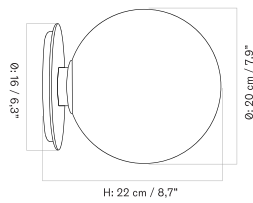

TR BULB CEILING & WALL LAMP
Designed by *Tim Rundle*

[BACK TO START](#)

The TR Bulb Ceiling and Wall Lamp features a dimmable LED bulb and is available in black, brass, and polished steel.

TR BULB CEILING & WALL LAMP - *Prices in USD*

Stock Item

MASTER SKU	PRODUCT	PRICE
71130-001315 Fact sheet	Brass, Brushed - US - Matt Bulb	* 515
71130-001411 Fact sheet	Steel, Black - US - Matt Bulb	* 455
71130-001317 Fact sheet	Steel, Polished - US - Matt Bulb	* 565

TR Bulb Wall Lamp