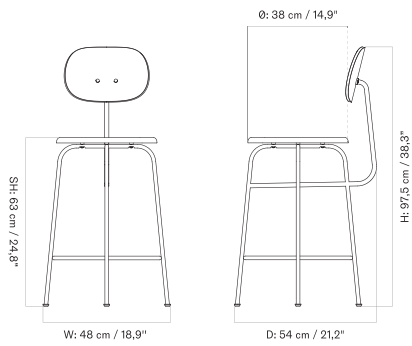

Un-Upholstered