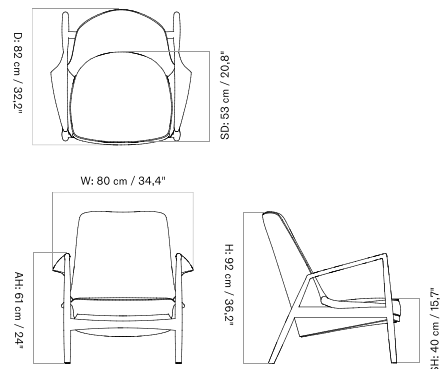

Low Back

High Back

FURNITURE

Seating

STOOLS

ML 42 STOOL
Designed by *Mogens Lassen*

[BACK TO START](#)

The ML 42 Stool is a sculptural three-legged stool available in soap treated oak and brown oiled oak.