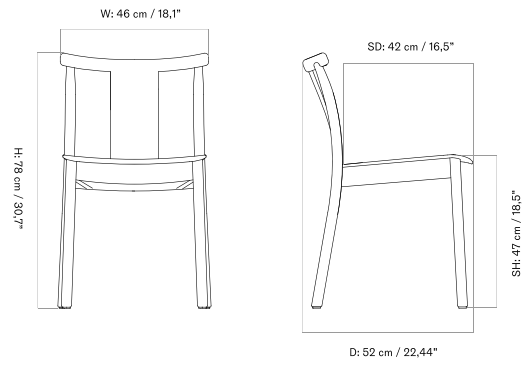

Seat Upholstered - Without Arms