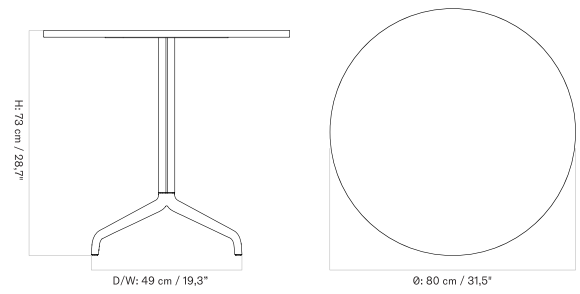

Ø80 Cm - Star Base - Linoleum, Marble, Oak and Stone