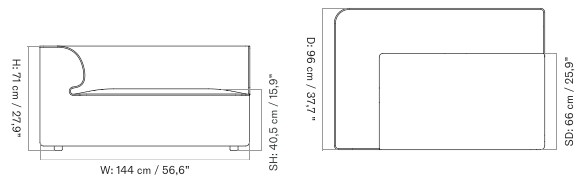

POUF 96 - Prices in USD

Lead Time (Incl. Freight): 12 weeks

MASTER SKU	PRODUCT	PC0T	PC1T	PC2T	PC3T	PC0L	PC1L	PC2L	PC3L
71062	EDITION: Pouf 96	* 1.605	1.805	2.255	2.445	-	-	-	-

[Fact sheet](#)

CHAISE LONGUE 144 - Prices in USD

Lead Time (Incl. Freight): 12 weeks

MASTER SKU	PRODUCT	PC0T	PC1T	PC2T	PC3T	PC0L	PC1L	PC2L	PC3L
71062	EDITION: Chaise Longue 144	* 2.995	3.345	3.745	4.155	-	-	-	-

[Fact sheet](#)

Open End 144

Corner 144

Open Section 96

Corner 96

Corner 192

Pouf 96