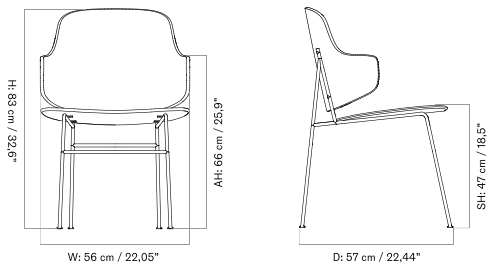

THE PENGUIN DINING CHAIR
Designed by *Ib Kofod-Larsen Design*

BACK TO START

Seat Upholstered

Fully Upholstered

Un-Upholstered

FURNITURE

Seating

OFFICE CHAIRS