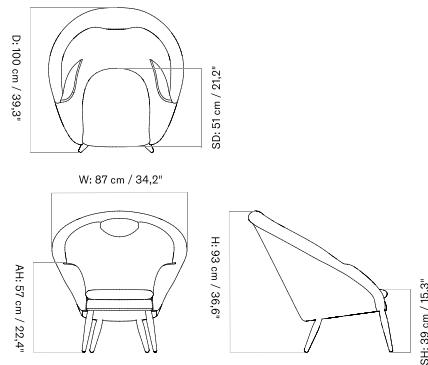

ODA LOUNGE CHAIR
Designed by *Arnold Madsen*

[BACK TO START](#)

The Oda Lounge Chair is available in a range of textiles and features legs in either natural oak or walnut.

SPEC OPTIONS - *Price Category*

VARIANT TEXTILE	VARIANT LEATHER
Price Category 0 Textile - PC0T <i>Autumn, Kvadrat / Logan, Yarn Collective</i>	Price Category 0 Leather - PC0L -
Price Category 1 Textile - PC1T <i>Baena, Limonta / Sienna, Limonta</i>	Price Category 1 Leather - PC1L -
Price Category 2 Textile - PC2T <i>Hallingdal, Kvadrat / Keiga, Kvadrat / Savanna, Kvadrat / Customer Own Material, Customer</i>	Price Category 2 Leather - PC2L -
Price Category 3 Textile - PC3T <i>Cifrado, Kvadrat / Safire, Kvadrat / Serpentine, Kvadrat / Vidar, Kvadrat</i>	Price Category 3 Leather - PC3L -

ODA LOUNGE CHAIR - *Prices in USD*

Lead Time (Incl. Freight): 14 weeks

MASTER SKU	PRODUCT	PC0T	PC1T	PC2T	PC3T	PC0L	PC1L	PC2L	PC3L
71165 Fact sheet	BASE: Oak, Solid, Natural	* 5.725	6.025	6.335	6.615	-	-	-	-
71165 Fact sheet	BASE: Walnut, Solid	* 6.335	6.615	6.925	7.235	-	-	-	-

Oda Lounge Chair