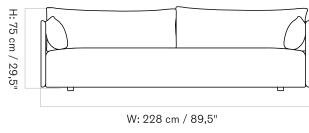

1 Seater

2 Seater

3 Seater