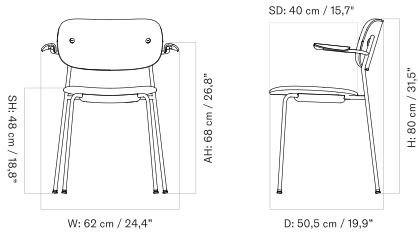

Fully Upholstered - With Arms