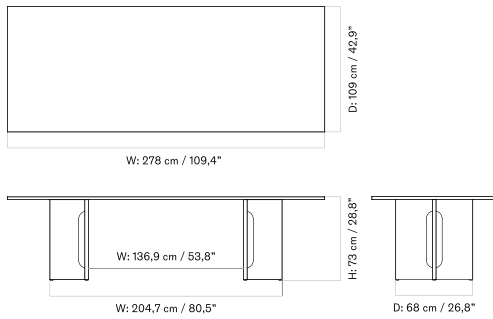

Ø120 Cm

Ø150 Cm

278 X 109 Cm