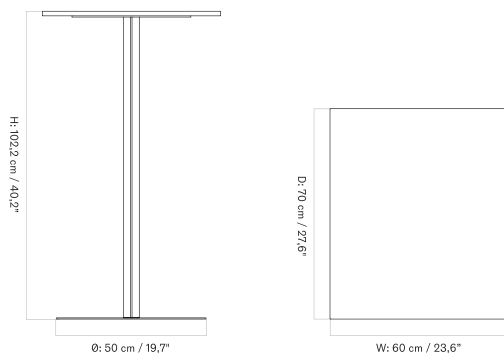

70 X 60 Cm - Round Base - Ceramic

70 X 60 Cm - Round Base - Linoleum, Marble, Oak and Stone

70 X 60 Cm - Star Base - Ceramic

70 X 60 Cm - Star Base - Linoleum, Marble, Oak and Stone

Ø80 Cm - Round Base - Ceramic