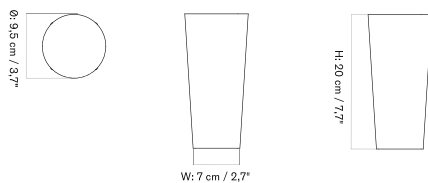

Ignus Flameless Candle - H20