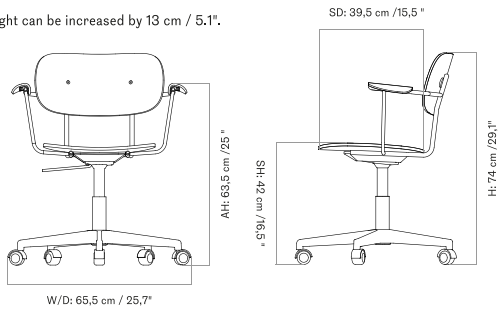

Fully Upholstered - With Arms

Fully Upholstered - Without Arms

Height can be increased by 13 cm / 5.1".

Height can be increased by 13 cm / 5.1".

Seat Upholstered - With Arms

Height can be increased by 13 cm / 5.1".

Seat Upholstered - Without Arms

Height can be increased by 13 cm / 5.1".

Un-Upholstered - With Arms

Height can be increased by 13 cm / 5.1".

Un-Upholstered - Without Arms

Height can be increased by 13 cm / 5.1".