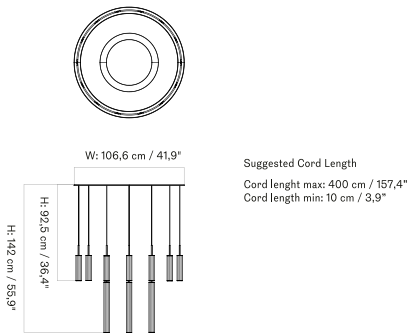

TUBULAIRE CHANDELIER
Designed by *Kroeyer-Saetter-Lassen*

[BACK TO START](#)

Crafted from reeded and anodised aluminium, the Tubulaire Chandelier is available with six, twenty, or thirty-eight pendants mounted on a circular canopy.

TUBULAIRE CHANDELIER - Prices in USD

Stock Item

MASTER SKU	PRODUCT	PRICE
71217-001165 Fact sheet	Aluminium, Bronzed - US - 20 Pendants	* 6.775
71217-001163 Fact sheet	Aluminium, Bronzed - US - 38 Pendants	* 11.995
71217-001167 Fact sheet	Aluminium, Bronzed - US - 6 Pendants	* 2.655

Tubulaire Chandelier - 20