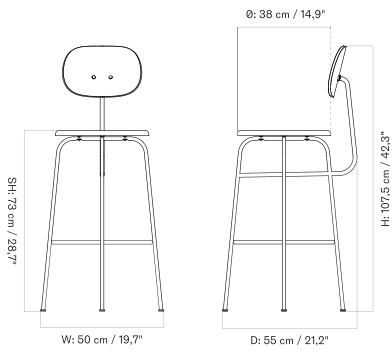

Seat Upholstered