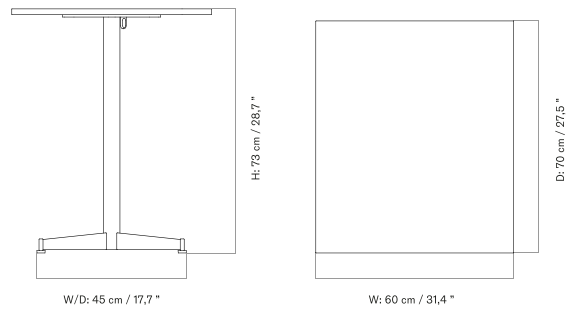

Ø80 Cm - Ceramic

Ø80 Cm - Linoleum, Marble, Oak and Stone

70X60 Cm - Ceramic

70X60 Cm - Linoleum, Marble, Oak and Stone

Ø60 Cm - Linoleum, Marble, Oak and Stone

FURNITURE

Tables

BAR & COUNTER TABLES