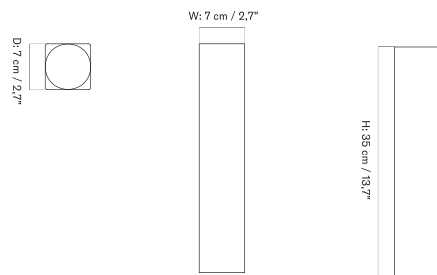

Ignus Flameless Candle - H35