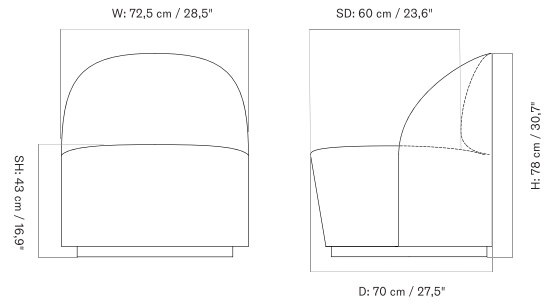

Swivel With Return