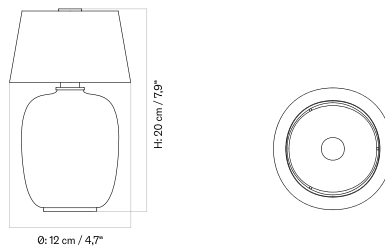

TORSO PORTABLE LAMP

Designed by *Kroeyer-Saetter-Lassen*

[BACK TO START](#)

The Torso Table Lamp, Portable, features a brass-plated button on the linen canvas shade, a concealed USB charger at the base, and comes in sand, ruby, and black.

TORSO PORTABLE LAMP - *Prices in USD*

Stock Item

MASTER SKU	PRODUCT	PRICE
71116-001372 Fact sheet	Black - EU / US / UK / CN	* 295
71116-001377 Fact sheet	Ruby - EU / US / UK / CN	* 295
71116-001367 Fact sheet	Sand - EU / US / UK / CN	* 295

Torso Portable Lamp