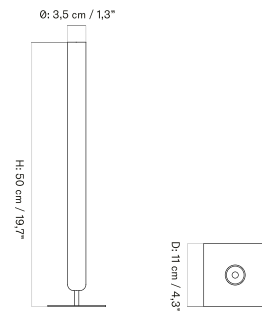

Stance Vase - H50