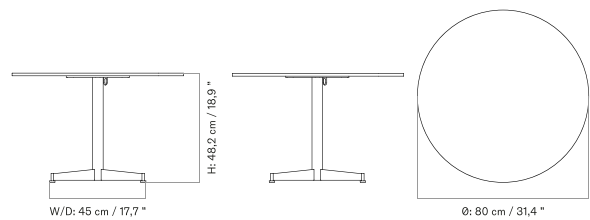

Ø80 - Linoleum, Marble, Oak and Stone