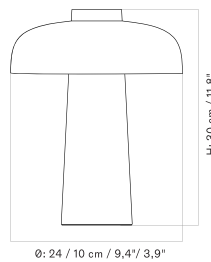

REVERSE TABLE LAMP
Designed by *Aleksandar Lazic*

[BACK TO START](#)

The Reverse Table Lamp is available in two variations: a sand-coloured travertine base with a bronzed aluminium shade, and a white Carrara marble base with a glossy black aluminium shade – both featuring a dimmable LED light source.

REVERSE TABLE LAMP - *Prices in USD*

Stock Item

MASTER SKU	PRODUCT	PRICE
71127-001329 Fact sheet	Marble, Carrara/Alu., Black - EU / US / UK	* 855
71127-001330 Fact sheet	Travertine, Sand/Alu., Bronzed - EU / US / UK	* 895

Reverse Table Lamp