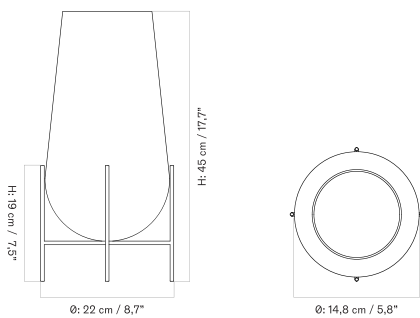

Echasse Collection - Vase Medium