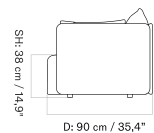

1 Seater

2 Seater

LOOSE COVER FOR OFFSET
Designed by *Norm Architects*

[BACK TO START](#)

3 Seater

LOOSE COVER FOR TEAROOM CLUB CHAIR
 Designed by *Nick Ross*

[BACK TO START](#)

The Loose Cover for the Tearoom Club Chair is available in various colours and in two sizes: one for the Tearoom Club Chair and one for the Tearoom Club Chair with Swivel.