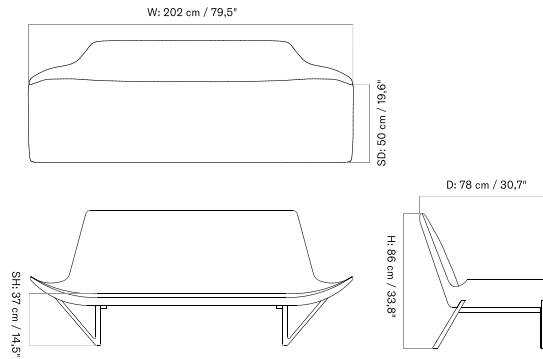

PAGODE SOFA

[BACK TO START](#)

Designed by *Tove & Edvard Kindt-Larsen*

The Pagode Sofa is available in a range of textiles and features legs in either natural oak or walnut.

SPEC OPTIONS - *Price Category*

VARIANT TEXTILE	VARIANT LEATHER
Price Category 0 Textile - PC0T <i>Audo Bouclé, Audo / Logan, Yarn Collective</i>	Price Category 0 Leather - PC0L -
Price Category 1 Textile - PC1T <i>Baena, Limonta / Barnum Bouclé, Audo / Champion, Jab / Remix, Kvadrat / Re-Wool, Kvadrat / Sienna, Limonta</i>	Price Category 1 Leather - PC1L -
Price Category 2 Textile - PC2T <i>Canvas, Kvadrat / Fiord, Kvadrat / Hallingdal, Kvadrat / Keiga, Kvadrat / Reflect, Kvadrat / Savanna, Kvadrat / Steelcut Trio, Kvadrat / Customer Own Material, Customer</i>	Price Category 2 Leather - PC2L -
Price Category 3 Textile - PC3T <i>Cifrado, Kvadrat / Safire, Kvadrat / Serpentine, Kvadrat / Vidar, Kvadrat</i>	Price Category 3 Leather - PC3L -

PAGODE SOFA - *Prices in USD*

Lead Time (Incl. Freight): 14 weeks

MASTER SKU	PRODUCT	PC0T	PC1T	PC2T	PC3T	PC0L	PC1L	PC2L	PC3L
71167 Fact sheet	BASE: Oak, Solid, Natural	* 7.635	8.035	8.445	8.845	-	-	-	-
71167 Fact sheet	BASE: Walnut, Solid	* 8.225	8.635	9.035	9.445	-	-	-	-

Pagode Sofa