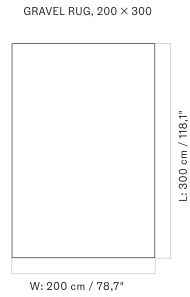

Gravel Rug - 200 x 300 cm