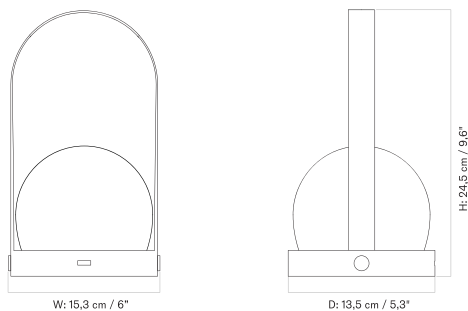

CARRIE PORTABLE LAMP - *Prices in USD*

Stock Item

MASTER SKU	PRODUCT	PRICE
71052-018954 Fact sheet	Aluminium, Brushed / Leather - EU / US / UK / CN - IP44, Indoor/Bathroom/Outdoor	* 235
71052-001227 Fact sheet	Brass, Bronzed - EU / US / UK / CN - IP44, Indoor/Bathroom/Outdoor	* 265
71052-001230 Fact sheet	Brass, Brushed - EU / US / UK / CN - IP44, Indoor/Bathroom/Outdoor	* 265
71052-018950 Fact sheet	Steel, Black / Leather - EU / US / UK / CN - IP44, Indoor/Bathroom/Outdoor	* 195
71052-001193 Fact sheet	Steel, Burned Red - EU / US / UK / CN - IP44, Indoor/Bathroom/Outdoor	* 215
71052-018952 Fact sheet	Steel, Golden Brown / Leather - EU / US / UK / CN - IP44, Indoor/Bathroom/Outdoor	* 235
71052-018951 Fact sheet	Steel, Ivory / Leather - EU / US / UK / CN - IP44, Indoor/Bathroom/Outdoor	* 235
71052-018953 Fact sheet	Steel, Linen Blue / Leather - EU / US / UK / CN - IP44, Indoor/Bathroom/Outdoor	* 235
71052-001188 Fact sheet	Steel, Olive - EU / US / UK / CN - IP44, Indoor/Bathroom/Outdoor	* 215
71052-001179 Fact sheet	Steel, White - EU / US / UK / CN - IP44, Indoor/Bathroom/Outdoor	* 215

Carrie Portable Lamp