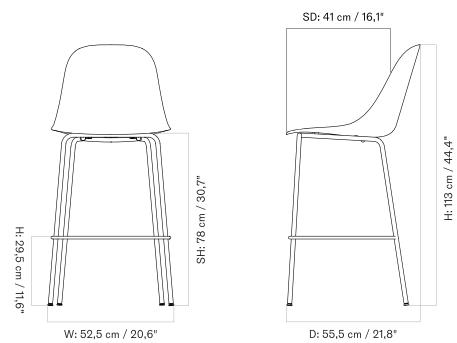

Upholstered