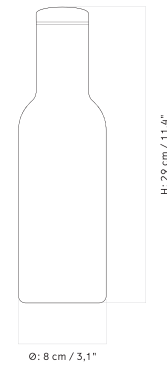

Bottle Carafe - 1 L