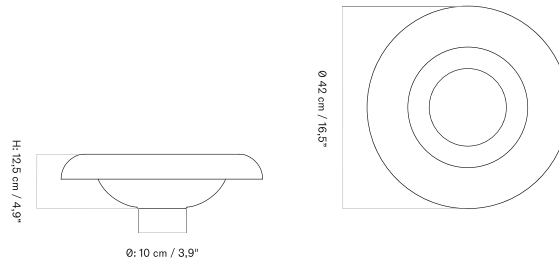

ROND BOWL
Designed by *Colin King Studio LLC*

[BACK TO START](#)

The Rond Bowl is a sculptural object crafted from beech wood and is food-approved.

ROND BOWL - *Prices in USD*

Stock Item

MASTER SKU	PRODUCT	PRICE
71045-000895 Fact sheet	Beech	* 515

Rond Bowl