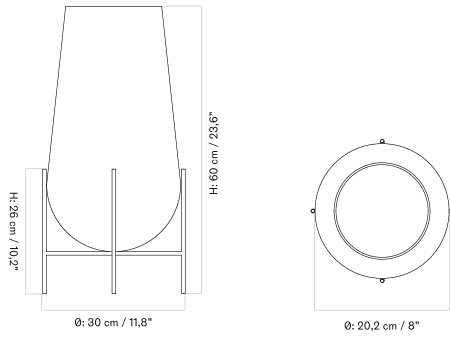

Echasse Collection - Vase large