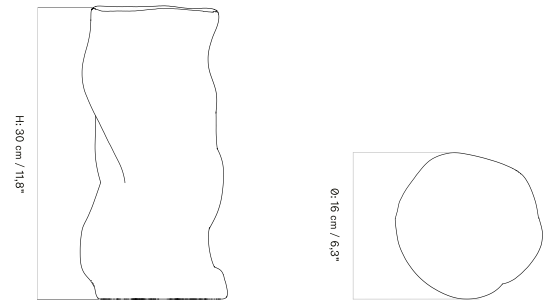

Collapse Vase - H30