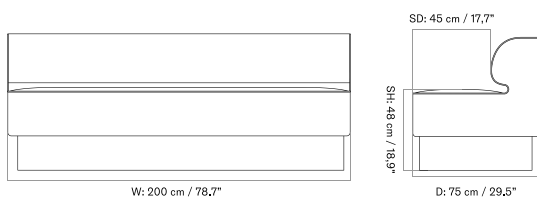

Open Section 200 - Plateau