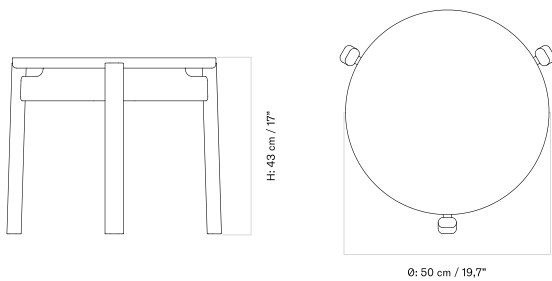

PASSAGE LOUNGE TABLE
Designed by *Kroeyer-Saetter-Lassen*

[BACK TO START](#)

The Passage Lounge Table comes in three sizes and is available in natural oak and dark stained oak.

Ø50 CM - Prices in USD

Stock Item

MASTER SKU	PRODUCT	PRICE
71278-017376 Fact sheet	Oak, Solid, Dark Stained - Ø50 cm	* 765
71278-017377 Fact sheet	Oak, Solid, Natural - Ø50 cm	* 765

Ø70 CM - Prices in USD

Stock Item

MASTER SKU	PRODUCT	PRICE
71278-017374 Fact sheet	Oak, Solid, Dark Stained - Ø70 cm	* 1.145
71278-017375 Fact sheet	Oak, Solid, Natural - Ø70 cm	* 1.145

Ø90 CM - Prices in USD

Stock Item

MASTER SKU	PRODUCT	PRICE
71278-017372 Fact sheet	Oak, Solid, Dark Stained - Ø90 cm	* 1.525
71278-017373 Fact sheet	Oak, Solid, Natural - Ø90 cm	* 1.525

Ø50 Cm