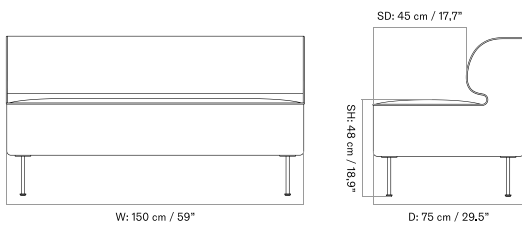

Open Section 150