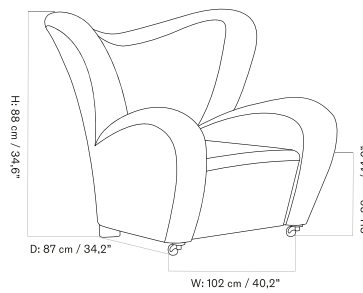

SPEC OPTIONS - *Price Category*

VARIANT TEXTILE	VARIANT LEATHER
Price Category 0 Textile - PC0T <i>Audo Bouclé, Audo / Logan, Yarn Collective</i>	Price Category 0 Leather - PC0L -
Price Category 1 Textile - PC1T <i>Baena, Limonta / Barnum Bouclé, Audo / Champion, Jab / Illusion, Nevotex / Remix, Kvadrat / Re-Wool, Kvadrat / Sienna, Limonta</i>	Price Category 1 Leather - PC1L <i>Aida, Nevotex / Envy, Sørensen Leather / Dakar, Nevotex / Ultra, Sørensen Leather</i>
Price Category 2 Textile - PC2T <i>Canvas, Kvadrat / Fiord, Kvadrat / Hallingdal, Kvadrat / Keiga, Kvadrat / Reflect, Kvadrat / Savanna, Kvadrat / Steelcut Trio, Kvadrat / Customer Own Material, Customer</i>	Price Category 2 Leather - PC2L <i>Dunes, Sørensen Leather / Nuance, Sørensen Leather / Customer Own Leather, Customer</i>
Price Category 3 Textile - PC3T <i>Cifrado, Kvadrat / Safire, Kvadrat / Serpentine, Kvadrat / Vidar, Kvadrat</i>	Price Category 3 Leather - PC3L <i>Sheepskin Skandilock, Skandilock</i>

THE TIRED MAN LOUNGE CHAIR - *Prices in USD*

6: 14 weeks

MASTER SKU	PRODUCT	PC0T	PC1T	PC2T	PC3T	PC0L	PC1L	PC2L	PC3L
71134 Fact sheet	BASE: Oak, Solid, Dark Stained	* 7.345	6.505	9.185	10.105	-	10.475	11.775	13.065
71134 Fact sheet	BASE: Oak, Solid, Natural	* 7.345	6.505	9.185	10.105	-	10.475	11.775	13.065

The Tired Man Lounge Chair