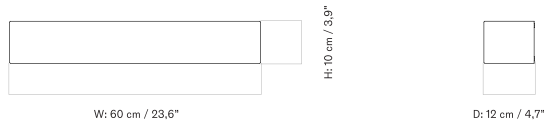

PLINTH SHELF

Designed by *Norm Architects*

[BACK TO START](#)

The Plinth Shelf is crafted from either Grey Kendzo marble or Kunis Breccia stone, designed to match the rest of the Plinth Table Collection.

PLINTH SHELF - *Prices in USD*

Stock Item

MASTER SKU	PRODUCT	PRICE
71010-002142 Fact sheet	Marble, Grey Kendzo	* 595
71010-002141 Fact sheet	Stone, Kunis Breccia	* 625

Plinth Shelf