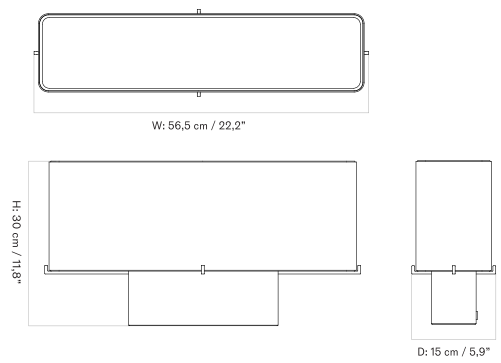

Nonna Table Lamp - H30