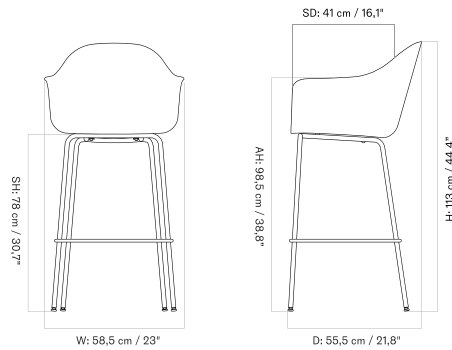

HARBOUR BAR CHAIR
Designed by *Norm Architects*

[BACK TO START](#)

The Harbour Bar Chair is available in a range of textiles and leathers and features a black powder-coated base with a crossbar.

SPEC OPTIONS - *Price Category*

VARIANT TEXTILE	VARIANT LEATHER
Price Category 0 Textile - PC0T <i>Audo Bouclé, Audo / Logan, Yarn Collective / Autumn, Kvadrat / Parcot, Limonta</i>	Price Category 0 Leather - PC0L <i>Sierra, Camo</i>
Price Category 1 Textile - PC1T <i>Baena, Limonta / Barnum Bouclé, Audo / Champion, Jab / Illusion, Nevotex / Remix, Kvadrat / Re-Wool, Kvadrat / Sienna, Limonta</i>	Price Category 1 Leather - PC1L <i>Aida, Nevotex / Dakar, Nevotex / Ultra, Sørensen Leather</i>
Price Category 2 Textile - PC2T <i>Canvas, Kvadrat / Fiord, Kvadrat / Hallingdal, Kvadrat / Keiga, Kvadrat / Reflect, Kvadrat / Savanna, Kvadrat / Steelcut Trio, Kvadrat / Customer Own Material, Customer</i>	Price Category 2 Leather - PC2L <i>Dunes, Sørensen Leather / Nuance, Sørensen Leather / Customer Own Leather, Customer</i>
Price Category 3 Textile - PC3T <i>Cifrado, Kvadrat / Safire, Kvadrat / Serpentine, Kvadrat / Vidar, Kvadrat</i>	Price Category 3 Leather - PC3L -

HARBOUR BAR CHAIR - *Prices in USD*

Lead Time (Incl. Freight): 14 weeks

MASTER SKU	PRODUCT	PC0T	PC1T	PC2T	PC3T	PC0L	PC1L	PC2L	PC3L
71105 Fact sheet	BASE: Steel, Black	* 1.005	1.205	1.555	1.865	1.535	1.795	2.075	2.515

Harbour Bar Chair