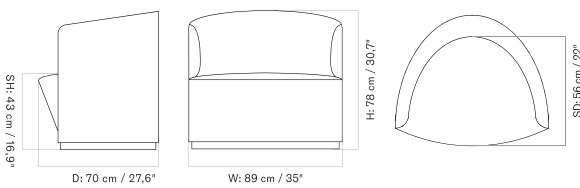

LOOSE COVER FOR TEAROOM LOUNGE CHAIR
Designed by *Nick Ross*

[BACK TO START](#)

The Loose Cover for Tearoom Lounge Chair comes in various colours and in two sizes: one for the Tearoom Lounge Chair and one for the Tearoom Lounge Chair with Swivel.

SWIVEL WITH RETURN - *Prices in USD*

Lead Time (Incl. Freight): weeks

MASTER SKU	PRODUCT	PRICE
71234-007524 Fact sheet	Loose Cover - Swivel With Return - LOGAN YC04064-01 - PC0T	* 1.395
71234-007549 Fact sheet	Loose Cover - Swivel With Return - LOGAN YC04064-02 - PC0T	* 1.395
71234-007550 Fact sheet	Loose Cover - Swivel With Return - LOGAN YC04064-03 - PC0T	* 1.395

LOW BACK - *Prices in USD*

Lead Time (Incl. Freight): 14 weeks

MASTER SKU	PRODUCT	PRICE
71234-007521 Fact sheet	Loose Cover - Low Back - LOGAN YC04064-01 - PC0T	* 1.255
71234-007522 Fact sheet	Loose Cover - Low Back - LOGAN YC04064-02 - PC0T	* 1.255
71234-007523 Fact sheet	Loose Cover - Low Back - LOGAN YC04064-03 - PC0T	* 1.255

Loose Cover For Tearoom Lounge Chair - Low Back