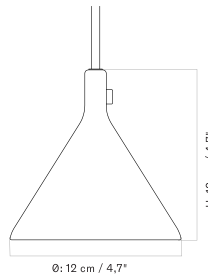

CAST PENDANT

Designed by *Thomas Chung & Jordan Murphy*

[BACK TO START](#)

The Cast Pendant is made from sand-casted aluminium with a painted finish.

CAST PENDANT - *Prices in USD*

Stock Item

MASTER SKU	PRODUCT	PRICE
71164-001362 Fact sheet	Aluminium, Black - US - Shape 1	* 225

Cast Sconce Wall Lamp