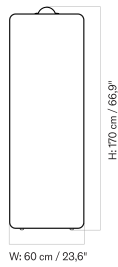

NORM MIRROR
Designed by *Norm Architects*

[BACK TO START](#)

The Norm Mirror is available as a floor mirror or an oval wall mirror, crafted from powder-coated aluminium.

NORM MIRROR - *Prices in USD*

Stock Item

MASTER SKU	PRODUCT	PRICE
71018-000359 Fact sheet	Floor - 170 x 60 cm - Black	* 895
71018-000367 Fact sheet	Wall - 130 x 40 cm - Black	* 665

Norm Mirror - Floor