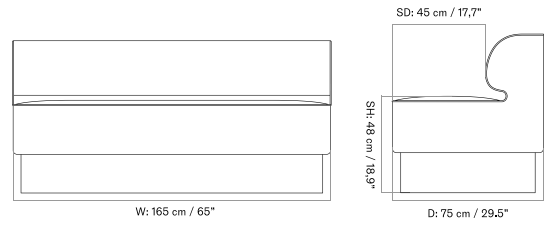

Open Section 165 - Plateau