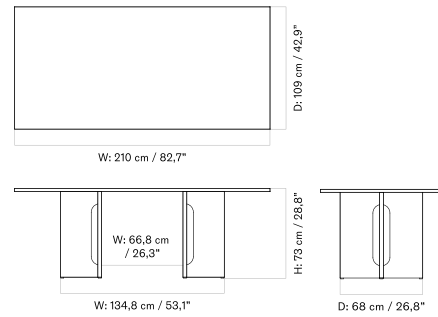

Ø120 Cm

Ø150 Cm

278 X 109 Cm

210 X 109 Cm

NOOK DINING TABLE

[BACK TO START](#)

Designed by *Kroeyer-Saetter-Lassen*

The Nook Dining Table features a star-shaped base in powder-coated steel and is available in three sizes with round or square tabletops. It comes in three base colours and a selection of tabletop materials, including marble, stone, laminate and wood. Suitable for indoor or outdoor use.