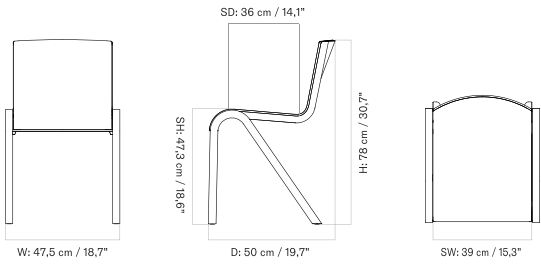

Un-Upholstered