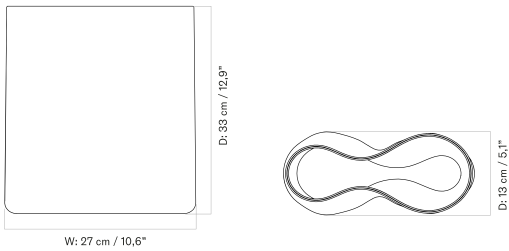

AER COLLECTION - Prices in USD

Stock Item

MASTER SKU	PRODUCT	PRICE
71034-001068 Fact sheet	Bowl - H9 cm - Smoke	* 235

Aer Collection - Bowl

Aer Collection - Vase H19

Aer Collection - Vase H33

Aer Collection - Vase H49