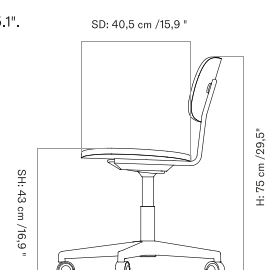

Fully Upholstered - With Arms

Fully Upholstered - Without Arms

Height can be increased by 13 cm / 5.1".

Height can be increased by 13 cm / 5.1".

Seat Upholstered - With Arms

Height can be increased by 13 cm / 5.1".

Seat Upholstered - Without Arms

Height can be increased by 13 cm / 5.1".

Un-Upholstered - With Arms

Height can be increased by 13 cm / 5.1".

Un-Upholstered - Without Arms

Height can be increased by 13 cm / 5.1".