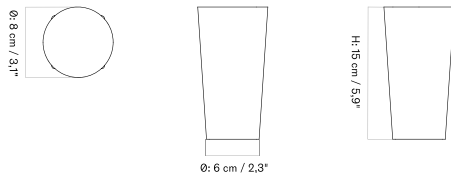

The Ignus Flameless Candle comes in various sculptural forms and uses LED technology and battery power to create a soft light. Each candle is dimmable to three settings.

IGNUS FLAMELESS CANDLE - Prices in USD

Stock Item

MASTER SKU	PRODUCT	PRICE
71194-001005 Fact sheet	H15 cm	* 60
71194-001006 Fact sheet	H20 cm	* 60
71194-001007 Fact sheet	H22,5 cm	* 60
71194-001008 Fact sheet	H25 cm	* 100
71194-001009 Fact sheet	H35 cm	* 100
71194-001004 Fact sheet	H8 cm	* 45

Ignus Flameless Candle - H8