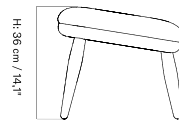

Oda Ottoman