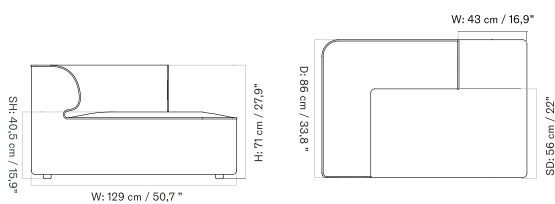

Chaise Longue 129