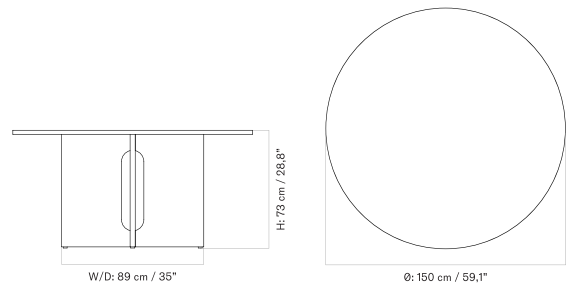

210 X 109 Cm

Ø150 Cm