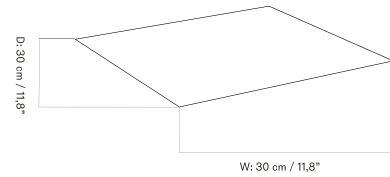

Kubus Base - Kubus 8