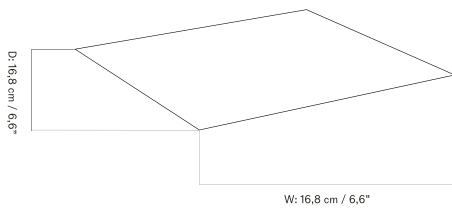

Kubus Base - Kubus Line