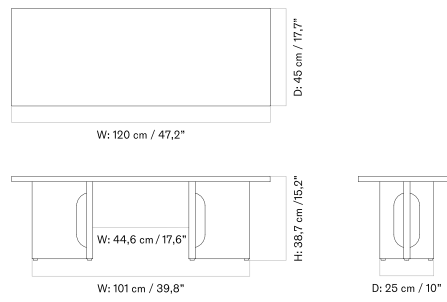

MASTER SKU	PRODUCT	PRICE
71152-002050 Fact sheet	Stone, Kunis Breccia - Stone, Kunis Breccia	* 4.295

Androgyne Lounge Table

UMANOFF TABLE

Designed by *Arthur Umanoff Design*

[BACK TO START](#)

The Umanoff Table is available in two sizes, comes in walnut, and includes brushed brass details.