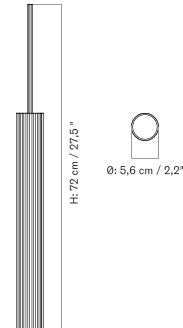

CLUSTER - Prices in USD

Stock Item

MASTER SKU	PRODUCT	PRICE
71215-001161 Fact sheet	Cluster - H24/H48 cm - Aluminium, Bronzed - US	* 935

Single - H24

Single - H48

Cluster - H24, H48

TUBULAIRE RAIL PENDANT
 Designed by *Kroeyer-Saetter-Lassen*