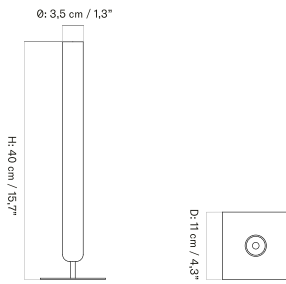

STANCE VASE
Designed by *Colin King Studio LLC*

[BACK TO START](#)

The Stance Vase is made of bronzed brass and comes in two heights: H40 and H50.

STANCE VASE - Prices in USD

Stock Item

MASTER SKU	PRODUCT	PRICE
71036-001035 Fact sheet	H40 cm - Brass, Bronzed	* 315
71036-001036 Fact sheet	H50 cm - Brass, Bronzed	* 335

Stance Vase - H40