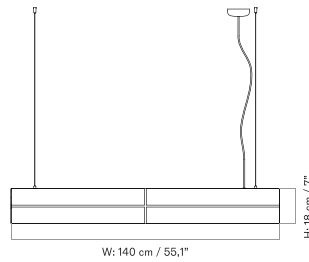

HASHIRA LINEAR PENDANT
Designed by *Norm Architects*

[BACK TO START](#)

The Hashira Linear Pendant Lamp is suspended from the ceiling by wires, features a handmade linen shade, and includes a dimmer function.

HASHIRA LINEAR PENDANT - *Prices in USD*

Stock Item

MASTER SKU	PRODUCT	PRICE
71205-001147 Fact sheet	Textile, Raw - US	* 795

Hashira Linear Pendant