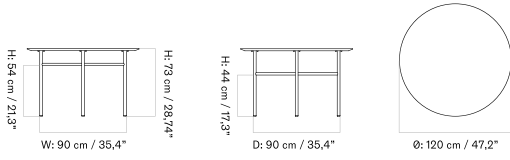

Ø120

Ø138

210 X 95 Cm

200 X 90 Cm