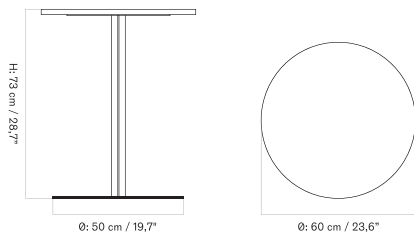

Ø60 - Round Base - Linoleum, Marble, Oak and Stone