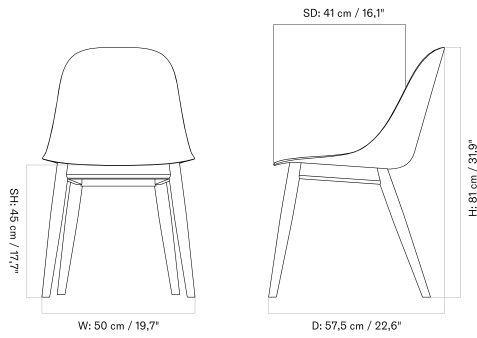

HARBOUR SIDE DINING CHAIR
Designed by *Norm Architects*

BACK TO START

STAR BASE WITH CASTERS - *Prices in USD*

Lead Time (Incl. Freight): 14 weeks

MASTER SKU	PRODUCT	PC0T	PC1T	PC2T	PC3T	PC0L	PC1L	PC2L	PC3L
71106 Fact sheet	BASE: Aluminium, Black	* 1.085	1.295	1.675	2.025	1.965	2.035	2.275	2.725
71106 Fact sheet	BASE: Aluminium, Polished	* 1.085	1.295	1.675	2.025	1.965	2.035	2.275	2.725

4-Legs Base - Wood