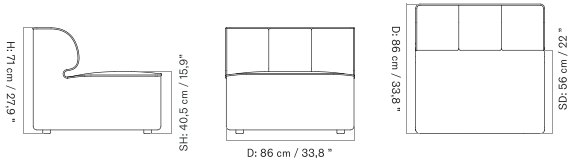

Open Section 86