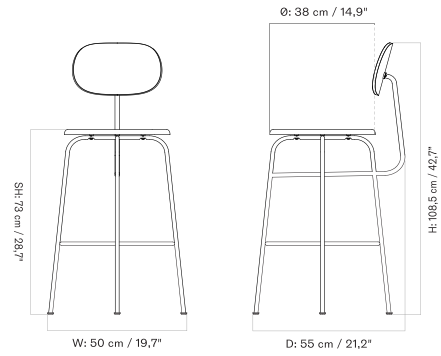

Fully Upholstered