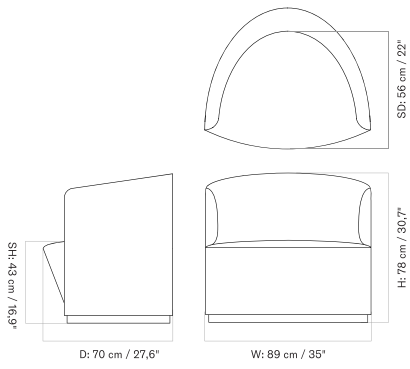

High Back

Swivel With Return

Low Back

High Back With Poweroutlet