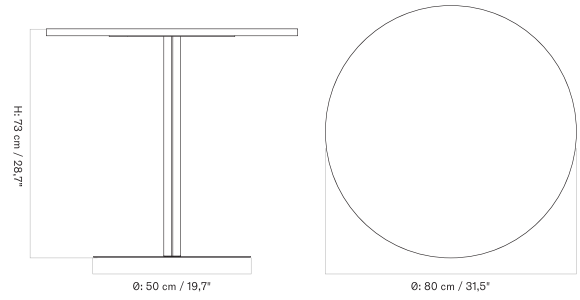

70X60 Cm - Round Base - Ceramic

70X60 Cm - Round Base - Linoleum, Marble, Oak and Stone

70X60 Cm - Star Base - Ceramic

70X60 Cm - Star Base - Linoleum, Marble, Oak and Stone

Ø80 Cm - Round Base - Ceramic

Ø80 Cm - Round Base - Linoleum, Marble, Oak and Stone