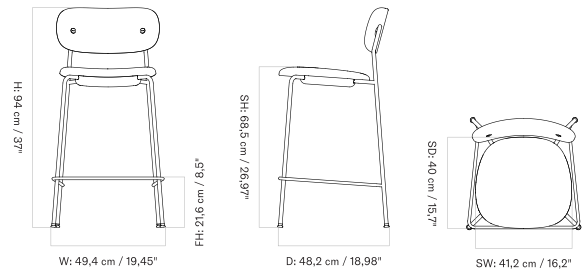

Fully Upholstered