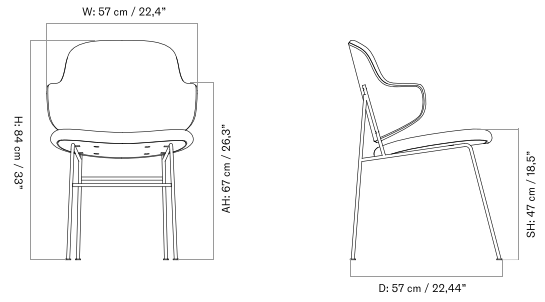

Fully Upholstered