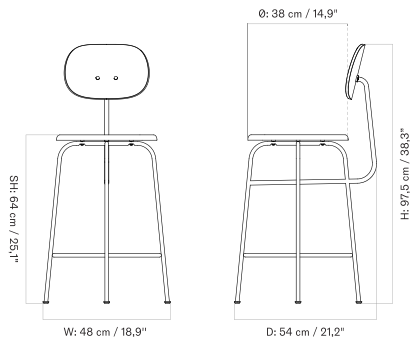

Seat Upholstered