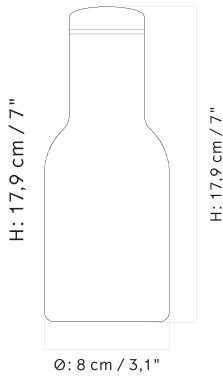

BOTTLE CARAFE
Designed by *Norm Architects*

[BACK TO START](#)

The collection includes Bottle Carafes offered in various sizes and with stainless steel or brass caps.

BOTTLE CARAFE - *Prices in USD*

Stock Item

MASTER SKU	PRODUCT	PRICE
71030-000996	1 L - Clear / Brass	* 65

[Fact sheet](#)

Bottle Carafe - 0,5 L