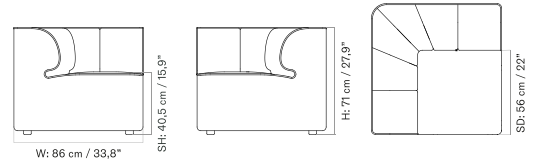

Open Section 86

Corner 86

Open Section 172

Corner 172

Open End 142

Concave Open Section 86

Convex Open Section 86

Chaise Longue 142