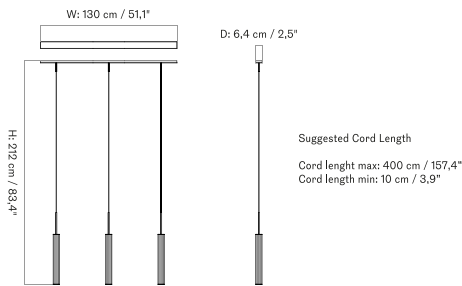

TUBULAIRE RAIL PENDANT
Designed by *Kroeyer-Saetter-Lassen*

[BACK TO START](#)

Crafted from reeded and anodised aluminium, the Tubulaire Rail Pendant is available with three or five pendants mounted on a rail canopy.

TUBULAIRE RAIL PENDANT - *Prices in USD*

Stock Item

MASTER SKU	PRODUCT	PRICE
71216-001171 Fact sheet	Aluminium, Bronzed - US - 3 Pendants	* 1.295
71216-001169 Fact sheet	Aluminium, Bronzed - US - 5 Pendants	* 1.445

Tubulaire Rail Pendant - 3