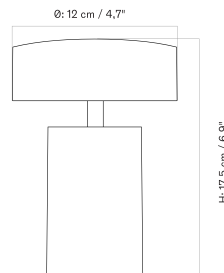

COLUMN PORTABLE LAMP
Designed by *Norm Architects*

[BACK TO START](#)

The Column Portable Lamp is available in bronzed or brushed aluminium and is dimmable to three settings.

COLUMN PORTABLE LAMP - *Prices in USD*

Stock Item

MASTER SKU	PRODUCT	PRICE
71223-001231 Fact sheet	Aluminium, Bronzed - EU / US / UK / CN	* 285
71223-001235 Fact sheet	Aluminium, Brushed - EU / US / UK / CN	* 285

Column Portable Lamp