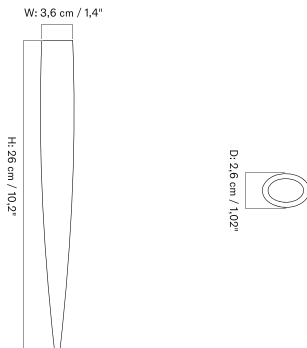

Planter - Ø12

Planter - Ø20

Watering Stick - H26

Watering Stick - H36

Plant Mister

ACCESSORIES

Decor

OBJECTS