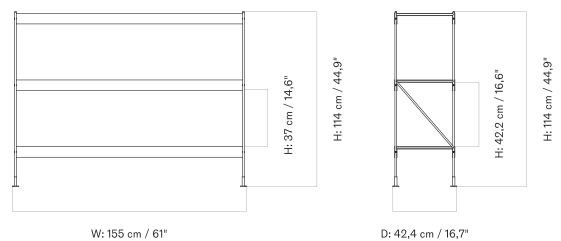

The Zet Storage System is a modular shelving solution offered in multiple configurations, with options for size and frame colour. Shelves are available in natural oak, dark stained oak, or black oak finishes.

H158 CM - Prices in USD

Stock Item

MASTER SKU	PRODUCT	PRICE
71015-002188 Fact sheet	Steel, Black - Oak, Veneer, Black - H158 cm	* 2.125
71015-002189 Fact sheet	Steel, Black - Oak, Veneer, Dark Stained - H158 cm	* 2.125
71015-002187 Fact sheet	Steel, Black - Oak, Veneer, Natural - H158 cm	* 2.125

H114 CM - Prices in USD

Stock Item

MASTER SKU	PRODUCT	PRICE
71015-002182 Fact sheet	Steel, Black - Oak, Veneer, Black - H114 cm	* 1.935
71015-002183 Fact sheet	Steel, Black - Oak, Veneer, Dark Stained - H114 cm	* 1.935
71015-002181 Fact sheet	Steel, Black - Oak, Veneer, Natural - H114 cm	* 1.935

H70 CM - Prices in USD

Stock Item

MASTER SKU	PRODUCT	PRICE
71015-002170 Fact sheet	Steel, Black - Oak, Veneer, Black - H70 cm	* 1.315
71015-002171 Fact sheet	Steel, Black - Oak, Veneer, Dark Stained - H70 cm	* 1.315
71015-002169 Fact sheet	Steel, Black - Oak, Veneer, Natural - H70 cm	* 1.315

H158

H114