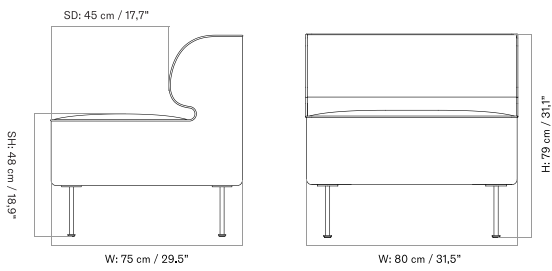

Open section 80