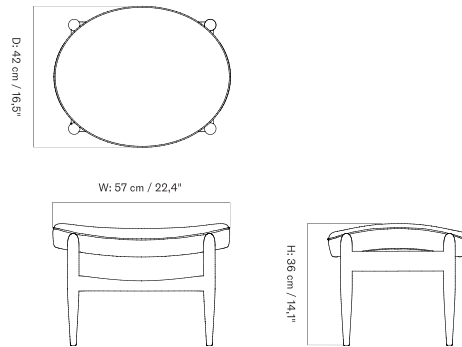

The Elizabeth Ottoman is available in a range of textiles and leathers and is paired with legs in either natural oak or walnut.

SPEC OPTIONS - Price Category

VARIANT TEXTILE	VARIANT LEATHER
Price Category 0 Textile - PC0T <i>Audo Bouclé, Audo / Autumn, Kvadrat / Logan, Yarn Collective</i>	Price Category 0 Leather - PC0L -
Price Category 1 Textile - PC1T <i>Baena, Limonta / Barnum Bouclé, Audo / Illusion, Nevotex / Remix, Kvadrat / Re-Wool, Kvadrat / Sienna, Limonta</i>	Price Category 1 Leather - PC1L <i>Dakar, Nevotex / Envy, Sørensen Leather / Ultra, Sørensen Leather / Aida, Nevotex</i>
Price Category 2 Textile - PC2T <i>Canvas, Kvadrat / Fiord, Kvadrat / Hallingdal, Kvadrat / Keiga, Kvadrat / Reflect, Kvadrat / Savanna, Kvadrat / Steelcut Trio, Kvadrat / Customer Own Material, Customer</i>	Price Category 2 Leather - PC2L <i>Dunes, Sørensen Leather / Nuance, Sørensen Leather / Customer Own Leather, Customer</i>
Price Category 3 Textile - PC3T <i>Cifrado, Kvadrat / Safire, Kvadrat / Serpentine, Kvadrat / Vidar, Kvadrat</i>	Price Category 3 Leather - PC3L -

ELIZABETH OTTOMAN - Prices in USD

Lead Time (Incl. Freight): 14 weeks

MASTER SKU	PRODUCT	PC0T	PC1T	PC2T	PC3T	PC0L	PC1L	PC2L	PC3L
71163 Fact sheet	BASE: Oak, Solid, Natural	* 1.105	1.395	1.695	1.995	-	1.795	2.095	2.405
71163 Fact sheet	BASE: Walnut, Solid	* 1.205	1.505	1.795	2.095	-	1.995	2.305	2.595

Elizabeth Ottoman