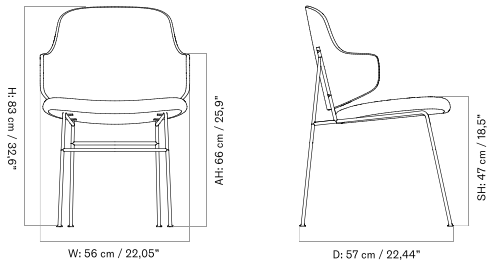

THE PENGUIN DINING CHAIR
Designed by *Ib Kofod-Larsen Design*

BACK TO START

Seat Upholstered