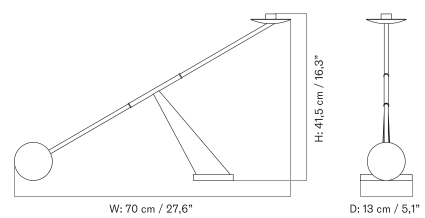

Small

Large

CLIP CANDLE HOLDER
Designed by *Audo Copenhagen*

[BACK TO START](#)

The Clip Candle Holder comes in both wall and table versions, each offered in various sizes and finishes.

CLIP CANDLE HOLDER - Prices in USD