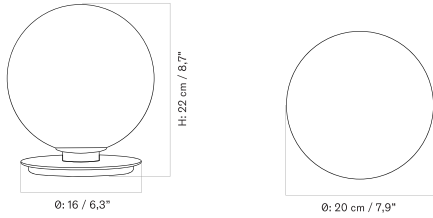

TR BULB WALL & TABLE LAMP
Designed by *Tim Rundle*

[BACK TO START](#)

The TR Bulb Table and Wall Lamp features a dimmable LED bulb and comes in brass with a matte bulb.

TR BULB WALL & TABLE LAMP - *Prices in USD*

Stock Item

MASTER SKU	PRODUCT	PRICE
71129-001474 Fact sheet	Marble, Ocean Grey - US - Matt Bulb	* 625

TR Bulb Table Lamp