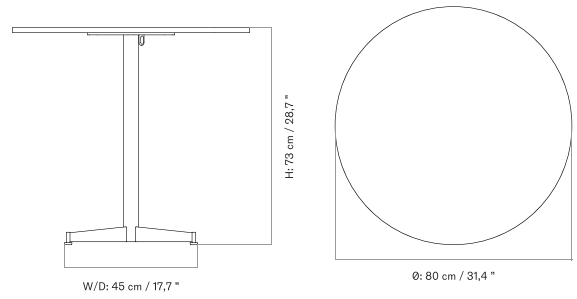

Ø80 Cm - Ceramic

Ø80 Cm - Linoleum, Marble, Oak and Stone

70X60 Cm - Ceramic

70X60 Cm - Linoleum, Marble, Oak and Stone

Ø60 Cm - Linoleum, Marble, Oak and Stone

FURNITURE

Tables

BAR & COUNTER TABLES