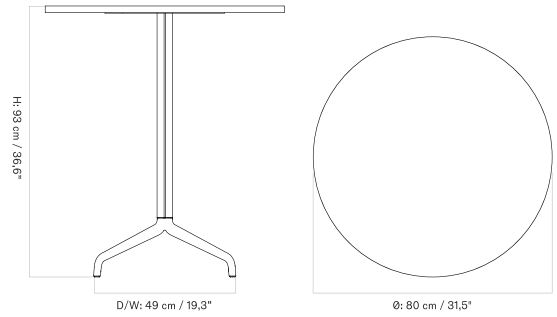

Ø60 Cm - Star Base