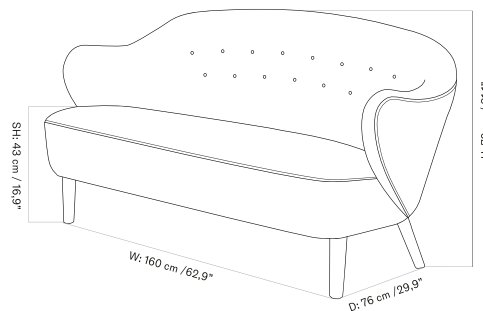

INGEBORG SOFA - *Prices in USD*

Lead Time (Incl. Freight): 14 weeks

MASTER SKU	PRODUCT	PC0T	PC1T	PC2T	PC3T	PC0L	PC1L	PC2L	PC3L
71140 Fact sheet	BASE: Oak, Solid, Dark Stained BUTTONS: Same as upholstery	* 6.105	6.925	7.655	8.485	-	8.705	9.935	10.875
71140 Fact sheet	BASE: Oak, Solid, Dark Stained BUTTONS: Vegetal	* 6.105	6.925	7.655	8.485	-	8.705	9.935	10.875
71140 Fact sheet	BASE: Oak, Solid, Natural BUTTONS: Same as upholstery	* 6.105	6.925	7.655	8.485	-	8.705	9.935	10.875
71140 Fact sheet	BASE: Oak, Solid, Natural BUTTONS: Vegetal	* 6.105	6.925	7.655	8.485	-	8.705	9.935	10.875

Ingeborg Sofa