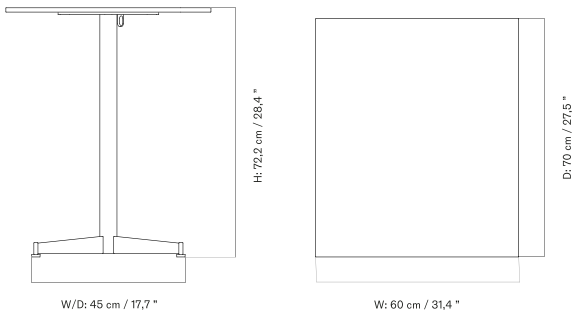

Ø80 Cm - Ceramic

Ø80 Cm - Linoleum, Marble, Oak and Stone

70X60 Cm - Ceramic

70X60 Cm - Linoleum, Marble, Oak and Stone

Ø60 Cm - Linoleum, Marble, Oak and Stone

FURNITURE

Tables

BAR & COUNTER TABLES