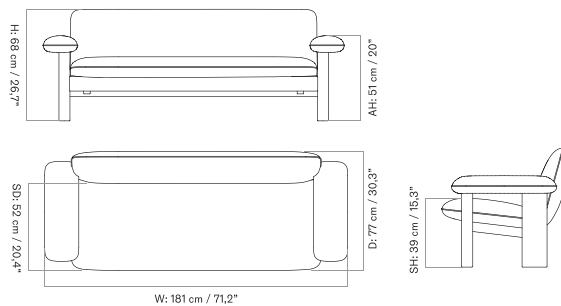

BRASILIA SOFA
Designed by *Anderssen & Voll*

[BACK TO START](#)

The Brasilia Sofa is available in a range of textiles and sheepskin upholstery, complemented by legs in natural oak, walnut, or dark stained oak.

SPEC OPTIONS - *Price Category*

VARIANT TEXTILE	VARIANT LEATHER
Price Category 0 Textile - PC0T <i>Audo Bouclé, Audo / Autumn, Kvadrat / Logan, Yarn Collective / Parcot, Limonta</i>	Price Category 0 Leather - PC0L -
Price Category 1 Textile - PC1T <i>Baena, Limonta / Barnum Bouclé, Audo / Champion, Jab / Illusion, Nevotex / Remix, Kvadrat / Re-Wool, Kvadrat / Sienna, Limonta</i>	Price Category 1 Leather - PC1L -
Price Category 2 Textile - PC2T <i>Canvas, Kvadrat / Fiord, Kvadrat / Hallingdal, Kvadrat / Keiga, Kvadrat / Reflect, Kvadrat / Savanna, Kvadrat / Steelcut Trio, Kvadrat / Customer Own Material, Customer</i>	Price Category 2 Leather - PC2L -
Price Category 3 Textile - PC3T <i>Cifrado, Kvadrat / Safire, Kvadrat / Serpentine, Kvadrat / Vidar, Kvadrat</i>	Price Category 3 Leather - PC3L <i>Sheepskin Nevotex, Nevotex</i>

BRASILIA SOFA - *Prices in USD*

Lead Time (Incl. Freight): 14 weeks

MASTER SKU	PRODUCT	PC0T	PC1T	PC2T	PC3T	PC0L	PC1L	PC2L	PC3L
71023 Fact sheet	BASE: Oak, Solid, Dark Stained	* 5.415	5.895	6.375	6.855	-	-	-	9.935
71023 Fact sheet	BASE: Oak, Solid, Natural	* 5.415	5.895	6.375	6.855	-	-	-	9.935
71023 Fact sheet	BASE: Walnut, Solid	* 6.775	7.255	7.735	8.215	-	-	-	10.575

Brasilia Sofa