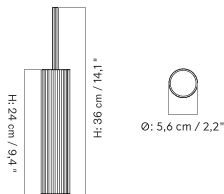

TUBULAIRE PENDANT
Designed by *Kroeyer-Saetter-Lassen*

[BACK TO START](#)

Crafted from reeded and anodised aluminium, the Tubulaire Pendant Lamp comes in two sizes and is also available as a trio with a shared canopy.

SINGLE - Prices in USD

Stock Item

MASTER SKU	PRODUCT	PRICE
71215-001175 Fact sheet	Single - H24 cm - Aluminium, Bronzed - US	* 245
71215-001173 Fact sheet	Single - H48 cm - Aluminium, Bronzed - US	* 345

CLUSTER - Prices in USD

Stock Item

MASTER SKU	PRODUCT	PRICE
71215-001161 Fact sheet	Cluster - H24/H48 cm - Aluminium, Bronzed - US	* 935

Single - H24