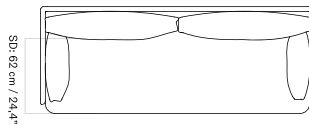

1 Seater

2 Seater

3 Seater