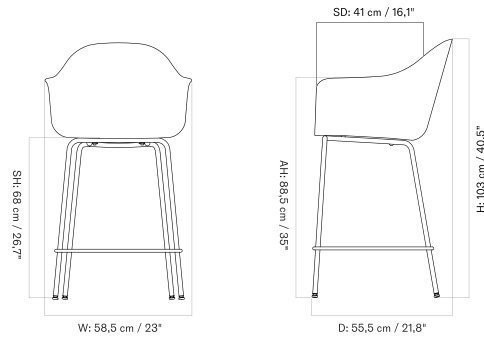

HARBOUR COUNTER CHAIR
Designed by *Norm Architects*

[BACK TO START](#)

The Harbour Counter Chair is available in a range of textiles and leathers and features a black powder-coated base with a crossbar.

SPEC OPTIONS - *Price Category*

VARIANT TEXTILE	VARIANT LEATHER
Price Category 0 Textile - PC0T <i>Audo Bouclé, Audo / Logan, Yarn Collective / Autumn, Kvadrat / Parcot, Limonta</i>	Price Category 0 Leather - PC0L <i>Sierra, Camo</i>
Price Category 1 Textile - PC1T <i>Baena, Limonta / Barnum Bouclé, Audo / Champion, Jab / Illusion, Nevotex / Remix, Kvadrat / Re-Wool, Kvadrat / Sienna, Limonta</i>	Price Category 1 Leather - PC1L <i>Aida, Nevotex / Dakar, Nevotex / Ultra, Sørensen Leather</i>
Price Category 2 Textile - PC2T <i>Canvas, Kvadrat / Fiord, Kvadrat / Hallingdal, Kvadrat / Keiga, Kvadrat / Reflect, Kvadrat / Savanna, Kvadrat / Steelcut Trio, Kvadrat / Customer Own Material, Customer</i>	Price Category 2 Leather - PC2L <i>Dunes, Sørensen Leather / Nuance, Sørensen Leather / Customer Own Leather, Customer</i>
Price Category 3 Textile - PC3T <i>Cifrado, Kvadrat / Safire, Kvadrat / Serpentine, Kvadrat / Vidar, Kvadrat</i>	Price Category 3 Leather - PC3L -

HARBOUR COUNTER CHAIR - *Prices in USD*

Lead Time (Incl. Freight): 14 weeks

MASTER SKU	PRODUCT	PC0T	PC1T	PC2T	PC3T	PC0L	PC1L	PC2L	PC3L
71104 Fact sheet	BASE: Steel, Black	* 1.005	1.205	1.505	1.865	1.535	1.825	2.075	2.515

Harbour Counter Chair