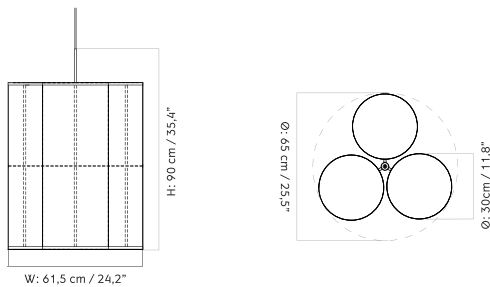

Single - Small

Cluster - Large

Cluster - Small

HASHIRA LINEAR PENDANT
Designed by *Norm Architects*

[BACK TO START](#)

The Hashira Linear Pendant Lamp is suspended from the ceiling by wires, features a handmade linen shade, and includes a dimmer function.