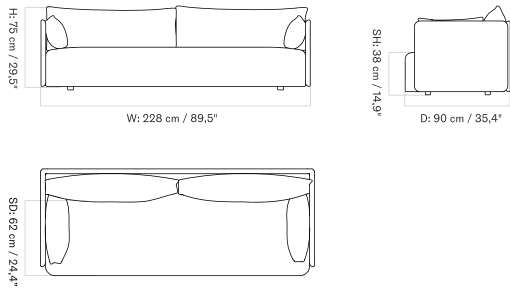

1 Seater

2 Seater

LOOSE COVER FOR OFFSET
Designed by *Norm Architects*

[BACK TO START](#)

3 Seater

LOOSE COVER FOR TEAROOM CLUB CHAIR
 Designed by *Nick Ross*

[BACK TO START](#)

The Loose Cover for the Tearoom Club Chair is available in various colours and in two sizes: one for the Tearoom Club Chair and one for the Tearoom Club Chair with Swivel.