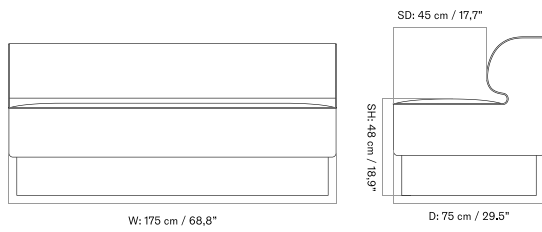

Open Section 175 - Plateau