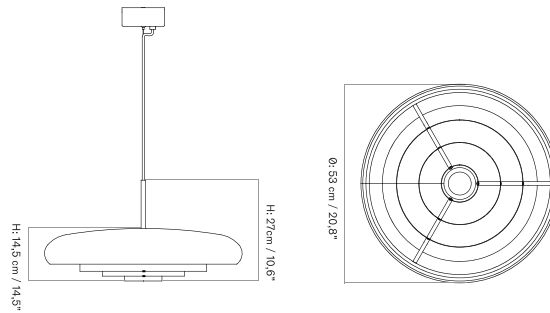

RESONANT PENDANT
Designed by *Alf Svensson & Yngvar Sandström*

[BACK TO START](#)

The Resonant Pendant is shaped from polished brass into four concentric shades that direct glare-free light downwards.

RESONANT PENDANT - *Prices in USD*

Stock Item

MASTER SKU	PRODUCT	PRICE
71122-001294 Fact sheet	Brass, Polished - US	* 2.535

Resonant Pendant