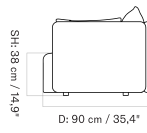

1 Seater

2 Seater

3 Seater