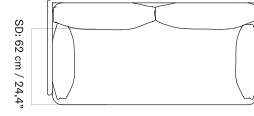

1 Seater

2 Seater

3 Seater