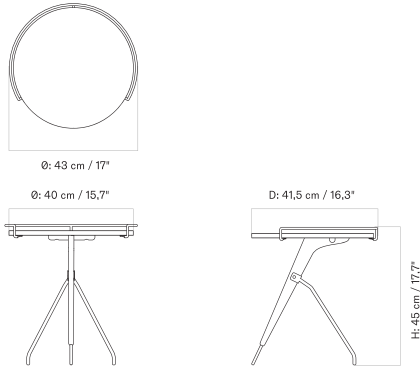

UMANOFF TABLE

Designed by *Arthur Umanoff Design*

[BACK TO START](#)

The Umanoff Table is available in two sizes, comes in walnut, and includes brushed brass details.

SIDE - Prices in USD

Stock Item

MASTER SKU	PRODUCT	PRICE
71153-002062 Fact sheet	Side - Walnut, Solid / Brass, Brushed - H45 cm	* 1.165
71153-002067 Fact sheet	Side - Walnut, Solid / Brass, Brushed - H60 cm	* 1.375

Side - H45