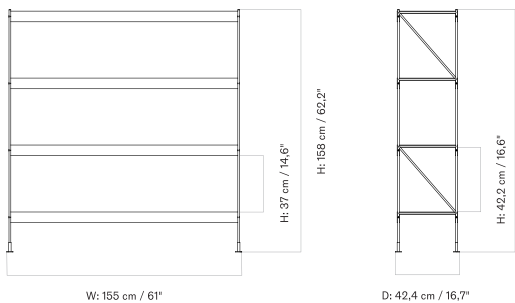

The Zet Storage System is a modular shelving solution offered in multiple configurations, with options for size and frame colour. Shelves are available in natural oak, dark stained oak, or black oak finishes.

H158 CM - Prices in USD

Stock Item

MASTER SKU	PRODUCT	PRICE
71015-002188 Fact sheet	Steel, Black - Oak, Veneer, Black - H158 cm	* 2.125
71015-002189 Fact sheet	Steel, Black - Oak, Veneer, Dark Stained - H158 cm	* 2.125
71015-002187 Fact sheet	Steel, Black - Oak, Veneer, Natural - H158 cm	* 2.125

H114 CM - Prices in USD

Stock Item

MASTER SKU	PRODUCT	PRICE
71015-002182 Fact sheet	Steel, Black - Oak, Veneer, Black - H114 cm	* 1.935
71015-002183 Fact sheet	Steel, Black - Oak, Veneer, Dark Stained - H114 cm	* 1.935
71015-002181 Fact sheet	Steel, Black - Oak, Veneer, Natural - H114 cm	* 1.935

H70 CM - Prices in USD

Stock Item

MASTER SKU	PRODUCT	PRICE
71015-002170 Fact sheet	Steel, Black - Oak, Veneer, Black - H70 cm	* 1.315
71015-002171 Fact sheet	Steel, Black - Oak, Veneer, Dark Stained - H70 cm	* 1.315
71015-002169 Fact sheet	Steel, Black - Oak, Veneer, Natural - H70 cm	* 1.315

H158