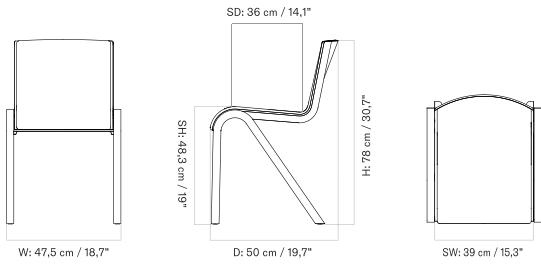

Front Upholstered