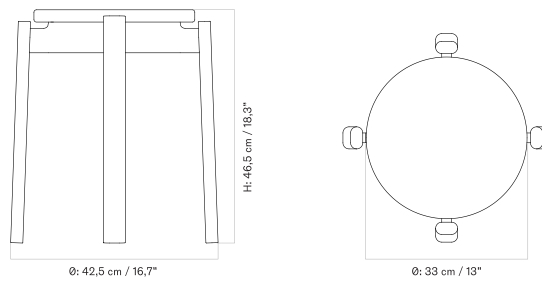

Stock Item

MASTER SKU	PRODUCT	PRICE
71275-017379 Fact sheet	Oak, Solid, Dark Stained	* 455
71275-017378 Fact sheet	Oak, Solid, Natural	* 455

Passage Stool

PASSAGE COUNTER STOOL

Designed by *Kroeyer-Saetter-Lassen*