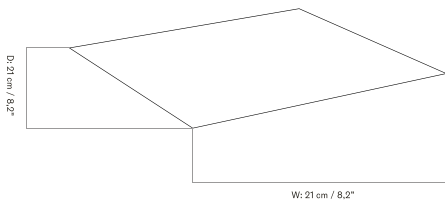

KUBUS BASE
Designed by *Mogens Lassen*

[BACK TO START](#)

The Kubus Base is a protective accessory for Kubus and Line candle holders, designed to prevent wax from damaging surfaces.

KUBUS BASE - *Prices in USD*

Stock Item

MASTER SKU	PRODUCT	PRICE
71067-000672 Fact sheet	Kubus 4 - Black	* 95
71067-000673 Fact sheet	Kubus 8 - Black	* 145
71067-000671 Fact sheet	Line - Black	* 75

Kubus Base - Kubus 4