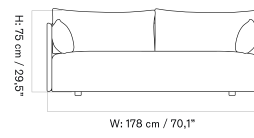

1 Seater

2 Seater

3 Seater