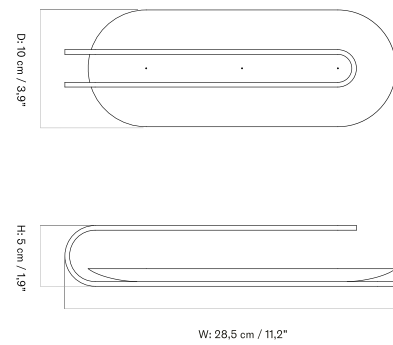

Clip Candle Holder - Table