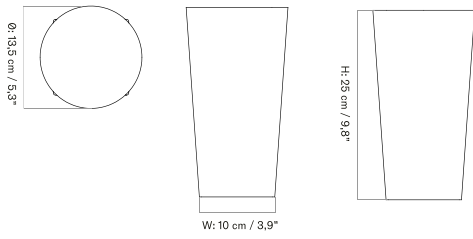

Ignus Flameless Candle - H25