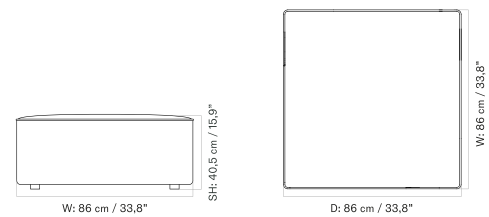

CHAISE LONGUE 129 - Prices in USD

Lead Time (Incl. Freight): 12 weeks

MASTER SKU	PRODUCT	PC0T	PC1T	PC2T	PC3T	PC0L	PC1L	PC2L	PC3L
71063	EDITION: Chaise Longue 129	* 2.615	2.965	3.365	3.765	-	-	-	-

[Fact sheet](#)

CORNER 172 - Prices in USD

Lead Time (Incl. Freight): 12 weeks

MASTER SKU	PRODUCT	PC0T	PC1T	PC2T	PC3T	PC0L	PC1L	PC2L	PC3L
71063	EDITION: Corner 172	* 3.245	3.615	4.015	4.415	-	-	-	-

[Fact sheet](#)

Open Section 86

Corner 86

Open End 129

Pouf 86

Chaise Longue 129

Corner 172