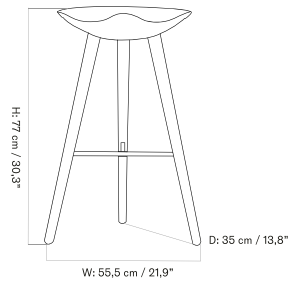

ML 42 BAR STOOL
Designed by *Mogens Lassen*

[BACK TO START](#)

The ML 42 Bar Stool is a sculptural three-legged bar stool available in soap treated oak and brown oiled oak, and comes with a crossbar in stainless steel or brass.

ML 42 BAR STOOL - *Prices in USD*

Stock Item

MASTER SKU	PRODUCT	PRICE
71083-003361 Fact sheet	Un-Upholstered - Oak, Solid, Brown Stained - Brass, Polished	* 1.795
71083-003359 Fact sheet	Un-Upholstered - Oak, Solid, Brown Stained - Steel, Stainless	* 1.795
71083-003354 Fact sheet	Un-Upholstered - Oak, Solid, Natural - Brass, Polished	* 1.795
71083-003352 Fact sheet	Un-Upholstered - Oak, Solid, Natural - Steel, Stainless	* 1.795

ML 42 Bar Stool