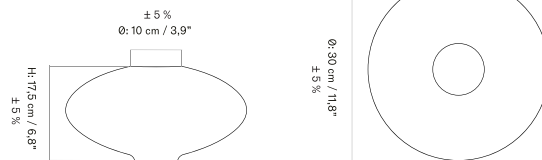

SURROUND VASE - *Prices in USD*

Stock Item

MASTER SKU	PRODUCT	PRICE
71193-001003 Fact sheet	Mango Wood, Brown	* 255

Surround Vase

The Pavot Collection includes a vase, a bowl, and a centerpiece.
 Each piece is aluminium-cast and hand-finished.