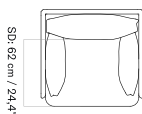

The Offset Loose Cover is a separate cover for the Offset Loose Cover Sofa, available for 1-, 2-, and 3-seaters.

3 SEATER - Prices in USD

Lead Time (Incl. Freight): 14 weeks

MASTER SKU	PRODUCT	PRICE
71061-002609 Fact sheet	3 Seater - Loose Cover - LOGAN - YC04064-01 - PC0T - BUTTONS:	* 1.895
71061-002610 Fact sheet	3 Seater - Loose Cover - LOGAN - YC04064-02 - PC0T - BUTTONS:	* 1.895
71061-002611 Fact sheet	3 Seater - Loose Cover - LOGAN - YC04064-03 - PC0T - BUTTONS:	* 1.895

1 SEATER - Prices in USD

Lead Time (Incl. Freight): 14 weeks

MASTER SKU	PRODUCT	PRICE
71061-002575 Fact sheet	1 Seater - Loose Cover - LOGAN - YC04064-01 - PC0T - BUTTONS:	* 1.485
71061-002576 Fact sheet	1 Seater - Loose Cover - LOGAN - YC04064-02 - PC0T - BUTTONS:	* 1.485
71061-002577 Fact sheet	1 Seater - Loose Cover - LOGAN - YC04064-03 - PC0T - BUTTONS:	* 1.485

2 SEATER - Prices in USD

Lead Time (Incl. Freight): 14 weeks

MASTER SKU	PRODUCT	PRICE
71061-002554 Fact sheet	2 Seater - Loose Cover - LOGAN - YC04064-01 - PC0T - BUTTONS:	* 1.695
71061-002555 Fact sheet	2 Seater - Loose Cover - LOGAN - YC04064-02 - PC0T - BUTTONS:	* 1.695
71061-002556 Fact sheet	2 Seater - Loose Cover - LOGAN - YC04064-03 - PC0T - BUTTONS:	* 1.695

1 Seater