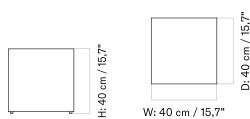

PLINTH TABLE
Designed by *Norm Architects*

[BACK TO START](#)

LOW - *Prices in USD*

Stock Item

MASTER SKU	PRODUCT	PRICE
71009-002258 Fact sheet	Low - Marble, Calacatta Viola	* 3.335
71009-002260 Fact sheet	Low - Marble, Carrara	* 2.765
71009-002261 Fact sheet	Low - Marble, Grey Kendzo	* 2.765
71009-002259 Fact sheet	Low - Marble, Nero Marquina	* 2.765
71009-002257 Fact sheet	Low - Stone, Kunis Breccia	* 3.335

TALL - *Prices in USD*

Stock Item

MASTER SKU	PRODUCT	PRICE
71009-002120 Fact sheet	Tall - Marble, Calacatta Viola	* 2.575
71009-002122 Fact sheet	Tall - Marble, Carrara	* 1.975
71009-002123 Fact sheet	Tall - Marble, Grey Kendzo	* 1.975
71009-002121 Fact sheet	Tall - Marble, Nero Marquina	* 1.975
71009-002119 Fact sheet	Tall - Stone, Kunis Breccia	* 2.575

Bridge

Pedestal

Cubic

Low