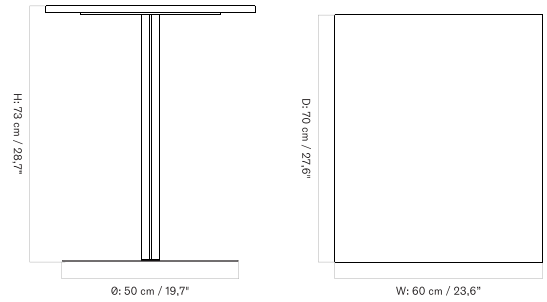

70X60 Cm - Star Base - Linoleum, Marble, Oak and Stone

70X60 Cm - Round Base - Linoleum, Marble, Oak and Stone