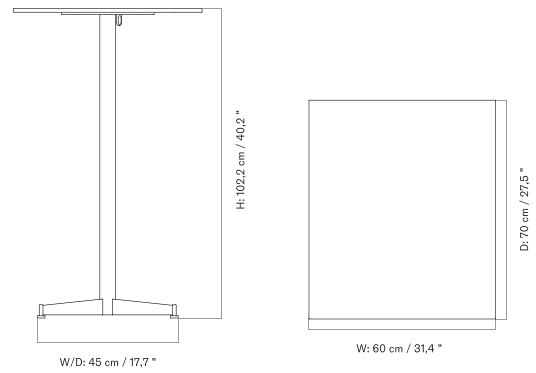

Ø80 Cm - Ceramic

Ø80 Cm - Linoleum, Marble, Oak and Stone

Ø60 Cm - Linoleum, Marble, Oak and Stone

70 X 60 Cm - Ceramic

70 X 60 Cm - Linoleum, Marble, Oak and Stone

NOOK COUNTER TABLE

[BACK TO START](#)

Designed by *Kroeyer-Saetter-Lassen*