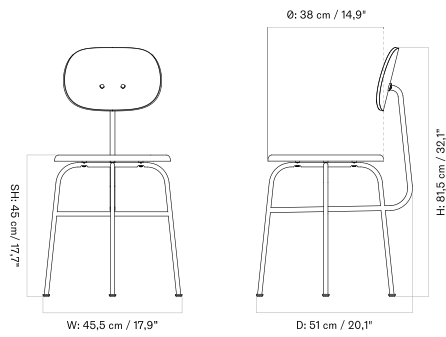

Un-Upholstered