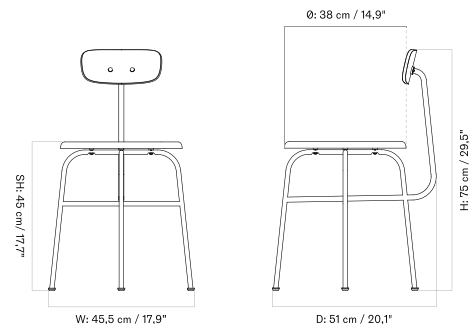

Un-Upholstered