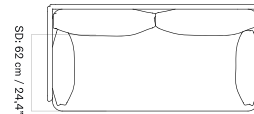

1 Seater

2 Seater

LOOSE COVER FOR OFFSET
Designed by *Norm Architects*

[BACK TO START](#)

3 Seater

LOOSE COVER FOR TEAROOM CLUB CHAIR
 Designed by *Nick Ross*

[BACK TO START](#)

The Loose Cover for the Tearoom Club Chair is available in various colours and in two sizes: one for the Tearoom Club Chair and one for the Tearoom Club Chair with Swivel.