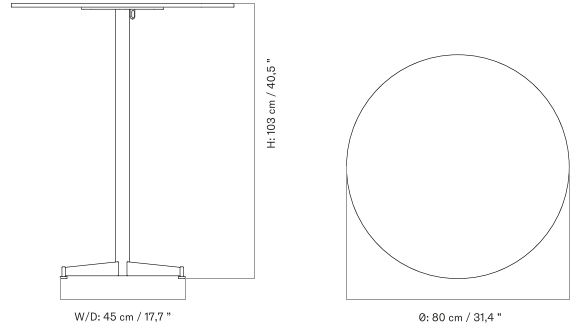

Ø80 Cm - Ceramic

Ø80 Cm - Linoleum, Marble, Oak and Stone

Ø60 Cm - Linoleum, Marble, Oak and Stone

70 X 60 Cm - Ceramic

70 X 60 Cm - Linoleum, Marble, Oak and Stone

NOOK COUNTER TABLE

[BACK TO START](#)

Designed by *Kroeyer-Saetter-Lassen*