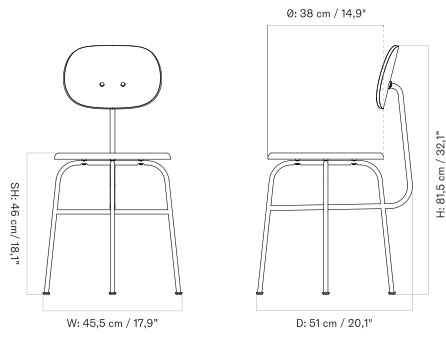

Seat Upholstered