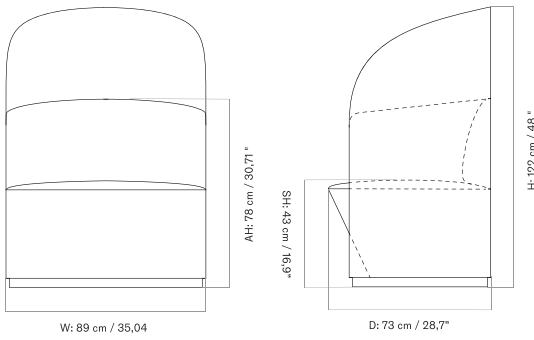

High Back

Swivel With Return

Low Back

High Back With Poweroutlet