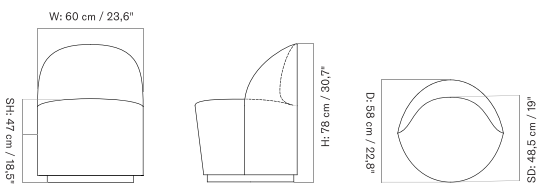

LOOSE COVER FOR TEAROOM CLUB CHAIR
Designed by *Nick Ross*

[BACK TO START](#)

The Loose Cover for the Tearoom Club Chair is available in various colours and in two sizes: one for the Tearoom Club Chair and one for the Tearoom Club Chair with Swivel.

SWIVEL WITH RETURN - *Prices in USD*

Lead Time (Incl. Freight): 14 weeks

MASTER SKU	PRODUCT	PRICE
71233-007518 Fact sheet	Loose Cover - Swivel With Return - LOGAN YC04064-01 - PC0T	* 1.395
71233-007519 Fact sheet	Loose Cover - Swivel With Return - LOGAN YC04064-02 - PC0T	* 1.395
71233-007520 Fact sheet	Loose Cover - Swivel With Return - LOGAN YC04064-03 - PC0T	* 1.395

LOW BACK - *Prices in USD*

Lead Time (Incl. Freight): weeks

MASTER SKU	PRODUCT	PRICE
71233-007515 Fact sheet	Loose Cover - Low Back - LOGAN YC04064-01 - PC0T	* 1.035
71233-007516 Fact sheet	Loose Cover - Low Back - LOGAN YC04064-02 - PC0T	* 1.035
71233-007517 Fact sheet	Loose Cover - Low Back - LOGAN YC04064-03 - PC0T	* 1.035

Swivel With Return