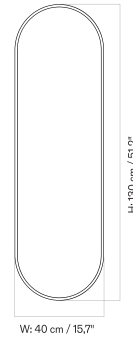

Norm Mirror - Wall