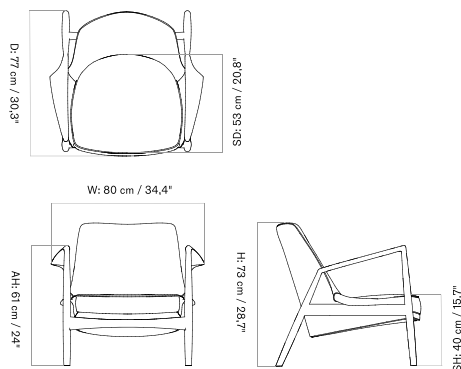

LOW BACK - *Prices in USD*

Lead Time (Incl. Freight): 14 weeks

MASTER SKU	PRODUCT	PC0T	PC1T	PC2T	PC3T	PC0L	PC1L	PC2L	PC3L
71169 Fact sheet	EDITION: Low Back BASE: Oak, Solid, Natural	* 7.085	7.365	7.695	8.015	-	8.445	8.765	9.055
71169 Fact sheet	EDITION: Low Back BASE: Walnut, Solid	* 7.495	7.785	8.115	8.445	-	8.865	9.185	9.495

HIGH BACK - *Prices in USD*

Lead Time (Incl. Freight): 14 weeks

MASTER SKU	PRODUCT	PC0T	PC1T	PC2T	PC3T	PC0L	PC1L	PC2L	PC3L
71169 Fact sheet	EDITION: High Back BASE: Oak, Solid, Natural	* 7.275	7.605	7.925	8.205	-	8.635	8.965	9.285
71169 Fact sheet	EDITION: High Back BASE: Walnut, Solid	* 7.925	8.205	8.535	8.865	-	9.055	9.375	9.705

Low Back