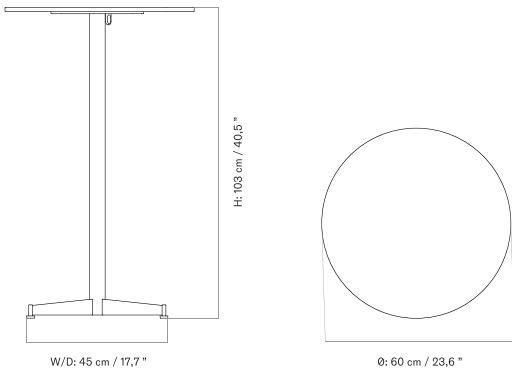

Ø80 Cm - Ceramic

Ø80 Cm - Linoleum, Marble, Oak and Stone

Ø60 Cm - Linoleum, Marble, Oak and Stone

70 X 60 Cm - Ceramic

70 X 60 Cm - Linoleum, Marble, Oak and Stone

NOOK COUNTER TABLE

[BACK TO START](#)

Designed by *Kroeyer-Saetter-Lassen*