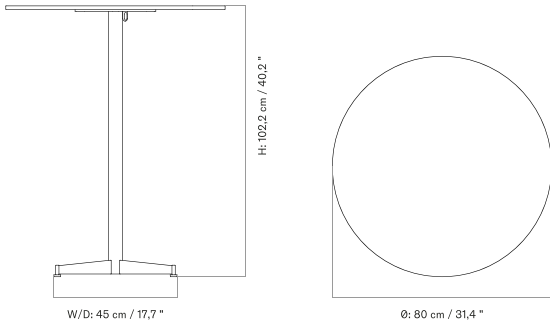

Ø80 Cm - Ceramic