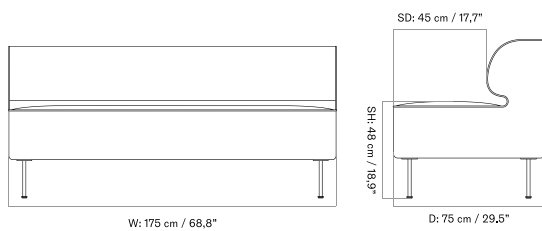

Open Section 175