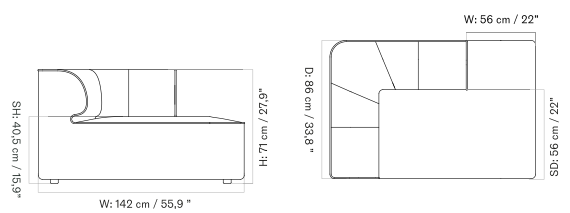

Chaise Longue 142