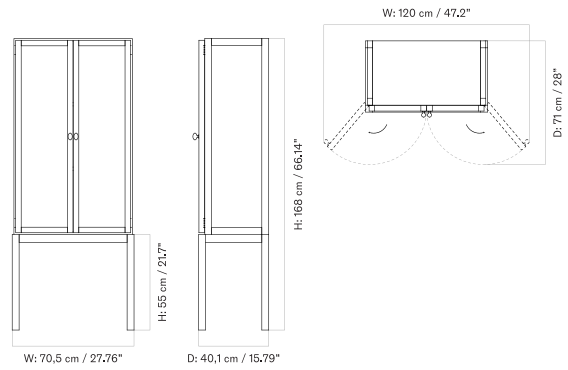

Curiosity Cabinet - Tall