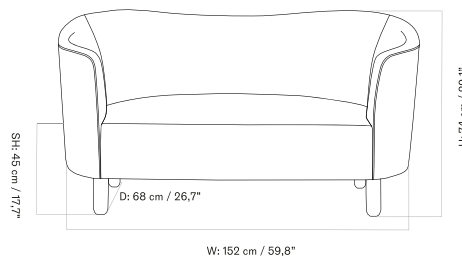

[BACK TO START](#)

The Mingle Sofa is available in a range of textile and sheepskin upholstery and is paired with legs in either natural oak or dark stained oak.

SPEC OPTIONS - *Price Category*

VARIANT TEXTILE	VARIANT LEATHER
Price Category 0 Textile - PC0T <i>Audo Bouclé, Audo / Autumn, Kvadrat / Logan, Yarn Collective</i>	Price Category 0 Leather - PC0L -
Price Category 1 Textile - PC1T <i>Baena, Limonta / Barnum Bouclé, Audo / Champion, Jab / Illusion, Nevotex / Remix, Kvadrat / Re-Wool, Kvadrat / Sienna, Limonta</i>	Price Category 1 Leather - PC1L <i>Dakar, Nevotex / Envy, Sørensen Leather / Ultra, Sørensen Leather / Aida, Nevotex</i>
Price Category 2 Textile - PC2T <i>Canvas, Kvadrat / Fiord, Kvadrat / Hallingdal, Kvadrat / Keiga, Kvadrat / Reflect, Kvadrat / Savanna, Kvadrat / Steelcut Trio, Kvadrat / Customer Own Material, Customer</i>	Price Category 2 Leather - PC2L <i>Dunes, Sørensen Leather / Nuance, Sørensen Leather / Customer Own Leather, Customer</i>
Price Category 3 Textile - PC3T <i>Cifrado, Kvadrat / Safire, Kvadrat / Serpentine, Kvadrat / Vidar, Kvadrat</i>	Price Category 3 Leather - PC3L <i>Sheepskin Skandilock, Skandilock</i>

MINGLE SOFA - *Prices in USD*

Lead Time (Incl. Freight): 14 weeks

MASTER SKU	PRODUCT	PC0T	PC1T	PC2T	PC3T	PC0L	PC1L	PC2L	PC3L
71201 Fact sheet	BASE: Oak, Solid, Dark Stained	* 6.405	7.135	7.845	8.285	-	10.775	12.125	13.445
71201 Fact sheet	BASE: Oak, Solid, Natural	* 6.405	7.135	7.845	8.285	-	10.775	12.125	13.445

Mingle Sofa