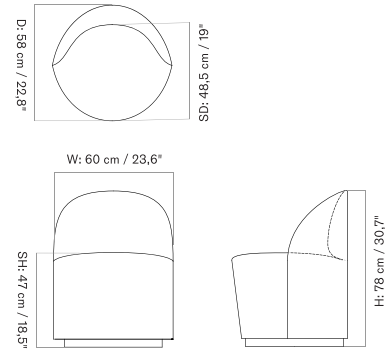

Swivel With Return