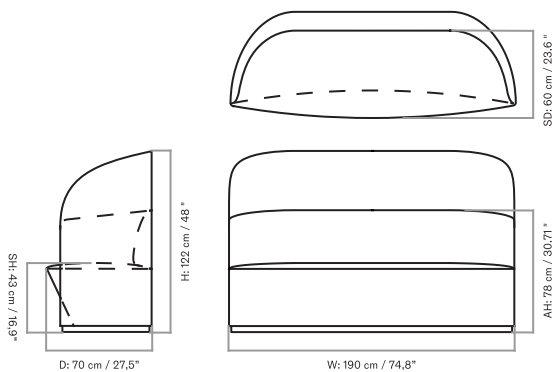

The Tearoom Sofa is available in a range of textiles and offered in a high back version, with the option to add a power outlet.

SPEC OPTIONS - Price Category

VARIANT TEXTILE	VARIANT LEATHER
Price Category 0 Textile - PC0T <i>Audo Bouclé, Audo / Autumn, Kvadrat / Logan, Yarn Collective / Parcot, Limonta</i>	Price Category 0 Leather - PC0L -
Price Category 1 Textile - PC1T <i>Baena, Limonta / Barnum Bouclé, Audo / Champion, Jab / Illusion, Nevotex / Remix, Kvadrat / Re-Wool, Kvadrat / Sienna, Limonta</i>	Price Category 1 Leather - PC1L -
Price Category 2 Textile - PC2T <i>Canvas, Kvadrat / Fiord, Kvadrat / Hallingdal, Kvadrat / Keiga, Kvadrat / Reflect, Kvadrat / Savanna, Kvadrat / Steelcut Trio, Kvadrat / Customer Own Material, Customer</i>	Price Category 2 Leather - PC2L -
Price Category 3 Textile - PC3T <i>Cifrado, Kvadrat / Safire, Kvadrat / Serpentine, Kvadrat / Vidar, Kvadrat</i>	Price Category 3 Leather - PC3L -

HIGH BACK - Prices in USD

Lead Time (Incl. Freight): 14 weeks

MASTER SKU	PRODUCT	PC0T	PC1T	PC2T	PC3T	PC0L	PC1L	PC2L	PC3L
71112 Fact sheet	EDITION: High Back	* 6.375	7.255	8.155	8.795	-	-	-	-

LOW BACK - Prices in USD

Lead Time (Incl. Freight): 14 weeks

MASTER SKU	PRODUCT	PC0T	PC1T	PC2T	PC3T	PC0L	PC1L	PC2L	PC3L
71112 Fact sheet	EDITION: Low Back	* 5.245	6.125	7.015	7.715	-	-	-	-

High Back