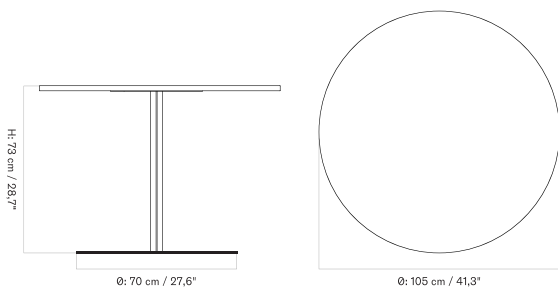

Ø80 - Star Base - Ceramic

Ø80 Cm - Star Base - Linoleum, Marble, Oak and Stone

Ø60 - Round Base - Linoleum, Marble, Oak and Stone

Ø60 - Star Base - Linoleum, Marble, Oak and Stone

Ø105 Cm - Round Base - Marble and Stone