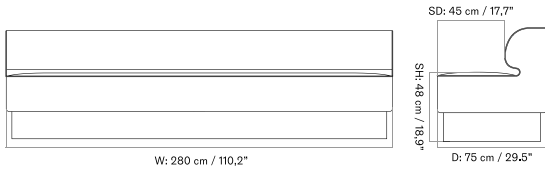

Open Section 280 - Plateau