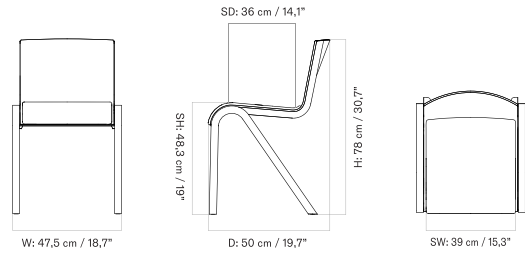

Seat Upholstered