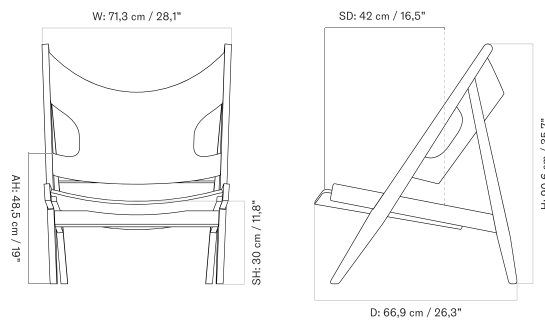

VARIANT TEXTILE	VARIANT LEATHER
Price Category 0 Textile - PC0T <i>Audo Bouclé, Audo / Autumn, Kvadrat / Logan, Yarn Collective / Parcot, Limonta</i>	Price Category 0 Leather - PC0L -
Price Category 1 Textile - PC1T <i>Baena, Limonta / Barnum Bouclé, Audo / Champion, Jab / Illusion, Nevotex / Remix, Kvadrat / Re-Wool, Kvadrat / Sienna, Limonta</i>	Price Category 1 Leather - PC1L <i>Aida, Nevotex / Dakar, Nevotex / Envy, Sørensen Leather / Ultra, Sørensen Leather</i>
Price Category 2 Textile - PC2T <i>Canvas, Kvadrat / Fiord, Kvadrat / Hallingdal, Kvadrat / Keiga, Kvadrat / Reflect, Kvadrat / Savanna, Kvadrat / Steelcut Trio, Kvadrat / Customer Own Material, Customer</i>	Price Category 2 Leather - PC2L <i>Dunes, Sørensen Leather / Nuance, Sørensen Leather / Customer Own Leather, Customer</i>
Price Category 3 Textile - PC3T <i>Cifrado, Kvadrat / Safire, Kvadrat / Serpentine, Kvadrat / Vidar, Kvadrat</i>	Price Category 3 Leather - PC3L <i>Sheepskin Nevotex, Nevotex</i>

KNITTING LOUNGE CHAIR - *Prices in USD*

Lead Time (Incl. Freight): 14 weeks

MASTER SKU	PRODUCT	PC0T	PC1T	PC2T	PC3T	PC0L	PC1L	PC2L	PC3L
71058 Fact sheet	BASE: Oak, Solid, Black	* 2.575	3.055	3.785	4.685	-	4.725	5.275	6.025
71058 Fact sheet	BASE: Oak, Solid, Dark Stained	* 3.275	3.805	4.185	4.395	-	4.965	5.355	6.085
71058 Fact sheet	BASE: Oak, Solid, Natural	* 3.275	3.805	4.185	4.395	-	4.965	5.355	6.085
71058 Fact sheet	BASE: Walnut, Solid	* 3.635	4.255	4.725	4.915	-	5.495	5.955	6.795

Knitting Lounge Chair