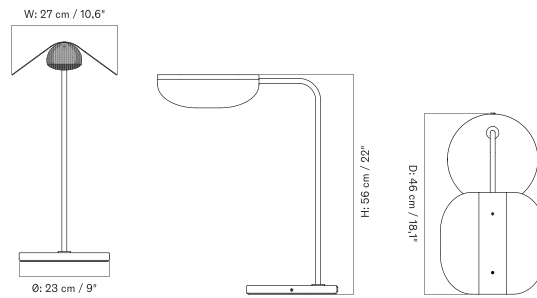

WING TABLE LAMP
Designed by *Kenneth Bergenblad*

[BACK TO START](#)

The Wing Table Lamp features a polished aluminium shade that rotates to direct light where needed.

WING TABLE LAMP - *Prices in USD*

Stock Item

MASTER SKU	PRODUCT	PRICE
71123-001292 Fact sheet	Aluminium - US	* 815

Wing Table Lamp