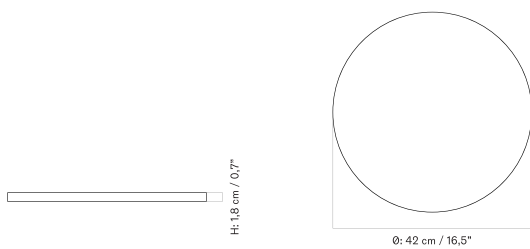

Available in Ø42 and Ø65, the Androgyne Side Table Top is designed to pair with the Androgyne Side Table in steel and comes in five marble varieties.

Ø42 CM - Prices in USD

Stock Item

MASTER SKU	PRODUCT	PRICE
71148-002088 Fact sheet	Marble, Calacatta Viola - Ø42 cm	* 625
71148-002090 Fact sheet	Marble, Crystal Rose - Ø42 cm	* 295
71148-002091 Fact sheet	Marble, Emperador - Ø42 cm	* 295
71148-002089 Fact sheet	Marble, Nero Marquina - Ø42 cm	* 295

Ø65 CM - Prices in USD

Stock Item

MASTER SKU	PRODUCT	PRICE
71148-002081 Fact sheet	Marble, Calacatta Viola - Ø65 cm	* 1.105
71148-002083 Fact sheet	Marble, Crystal Rose - Ø65 cm	* 645
71148-002084 Fact sheet	Marble, Emperador - Ø65 cm	* 645
71148-002082 Fact sheet	Marble, Nero Marquina - Ø65 cm	* 485

Ø42 Cm

Ø65 Cm