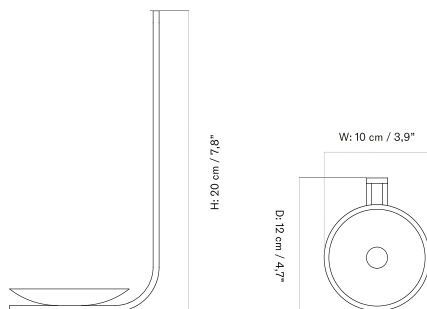

CLIP CANDLE HOLDER
Designed by *Audo Copenhagen*

[BACK TO START](#)

The Clip Candle Holder comes in both wall and table versions, each offered in various sizes and finishes.

CLIP CANDLE HOLDER - Prices in USD

Stock Item

MASTER SKU	PRODUCT	PRICE
71040-000891 Fact sheet	Table, H5 cm - Brass	* 65
71040-000887 Fact sheet	Table, H5 cm, 3 Arm - Black	* 105
71040-000888 Fact sheet	Table, H5 cm, 3 Arm - Brass	* 245
71040-000881 Fact sheet	Tealight, Wall - Brass	* 75

Clip Candle Holder - Candle - Wall