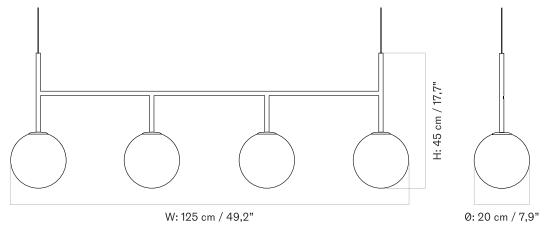

TR BULB SUSPENSION FRAME
Designed by *Tim Rundle*

[BACK TO START](#)

The TR Bulb Suspension Frame features dimmable LED bulbs and is available in black steel and polished steel.

TR BULB SUSPENSION FRAME - *Prices in USD*

Stock Item

MASTER SKU	PRODUCT	PRICE
71133-001409 Fact sheet	Steel, Black - US - Matt Bulb	* 1.875
71133-001312 Fact sheet	Steel, Polished - US - Matt Bulb	* 1.245

TR Bulb Suspension Frame