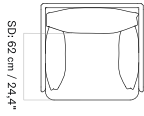

1 Seater

2 Seater

3 Seater