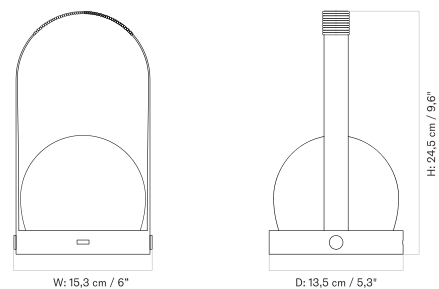

Carrie Portable Lamp - Leather