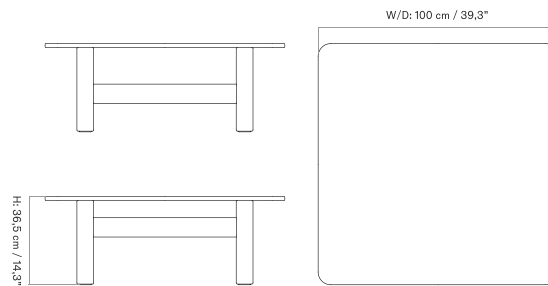

BRASILIA LOUNGE TABLE
Designed by *Anderssen & Voll*

[BACK TO START](#)

Available in natural oak, dark stained oak, or walnut, the Brasilia Lounge Table features a tempered glass top.

BRASILIA LOUNGE TABLE - *Prices in USD*

Stock Item

MASTER SKU	PRODUCT	PRICE
71021-002147 Fact sheet	Oak, Solid, Dark Stained - Glass, Clear	* 2.945
71021-002146 Fact sheet	Oak, Solid, Natural - Glass, Clear	* 2.945
71021-002148 Fact sheet	Walnut, Solid - Glass, Clear	* 3.555

Brasilia Lounge Table