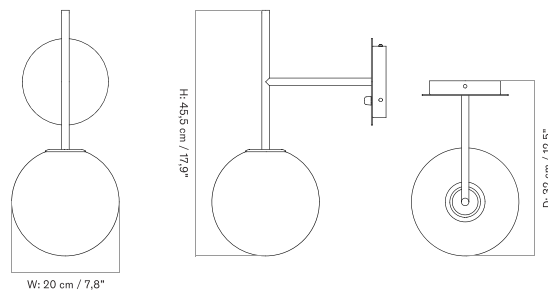

TR BULB SUSPENDED WALL LAMP
Designed by *Tim Rundle*

[BACK TO START](#)

The TR Bulb Suspended Wall Lamp features a dimmable LED bulb and is available in brushed brass and polished steel finishes.

TR BULB SUSPENDED WALL LAMP - *Prices in USD*

Stock Item

MASTER SKU	PRODUCT	PRICE
71131-001465 Fact sheet	Brass, Brushed - US - Matt Bulb	* 625
71131-001467 Fact sheet	Steel, Polished - US - Matt Bulb	* 625

TR Bulb Suspended Wall Lamp