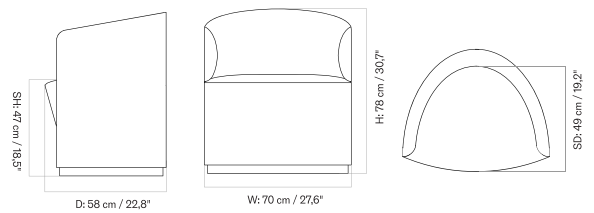

Swivel With Return

Low Back

LOOSE COVER FOR TEAROOM LOUNGE CHAIR
 Designed by *Nick Ross*

[BACK TO START](#)

The Loose Cover for Tearoom Lounge Chair comes in various colours and in two sizes: one for the Tearoom Lounge Chair and one for the Tearoom Lounge Chair with Swivel.