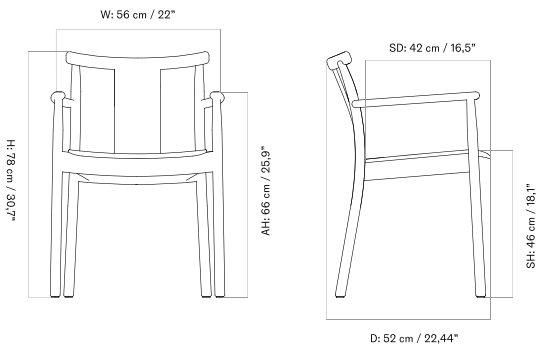

Un-Upholstered - With Arms