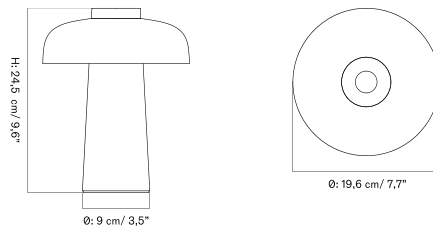

REVERSE PORTABLE LAMP
Designed by *Aleksandar Lazic*

[BACK TO START](#)

The Reverse Portable Lamp features a curved bronzed aluminium shade, a base crafted from untreated travertine stone, and is dimmable to three settings.

REVERSE PORTABLE LAMP - *Prices in USD*

Stock Item

MASTER SKU	PRODUCT	PRICE
71231-007329 Fact sheet	Travertine, Sand/Alu., Bronzed - EU / US / UK / CN	* 625

Reverse Portable Lamp