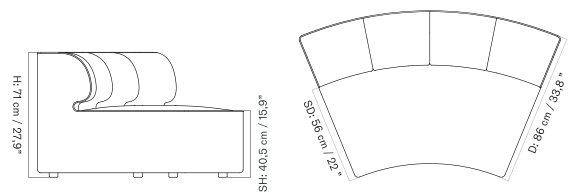

Concave Open Section 86