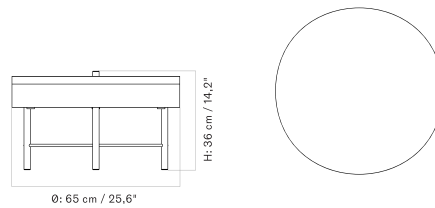

TURNING LOUNGE TABLE
Designed by *Theresa Rand*

[BACK TO START](#)

Combining storage and a table with a rotating lid, the Turning Table features a veneered surface paired with metal stabilizers.

TURNING LOUNGE TABLE - *Prices in USD*

Stock Item

MASTER SKU	PRODUCT	PRICE
71008-002255 Fact sheet	Ash, Black Stained	* 795
71008-002254 Fact sheet	Oak, White	* 795

Turning Lounge Table