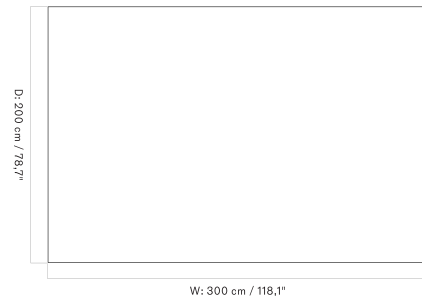

Houkime Rug - 200 x 300 cm