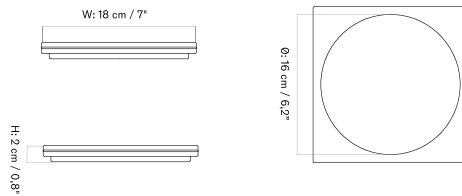

The Divot Tray is a centrepiece featuring a brass finish.

DIVOT TRAY - *Prices in USD*

Stock Item

MASTER SKU	PRODUCT	PRICE
71192-001002 Fact sheet	Brass	* 245

Divot Tray