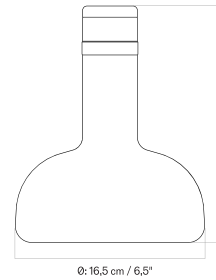

Wine Breather Collection - Original