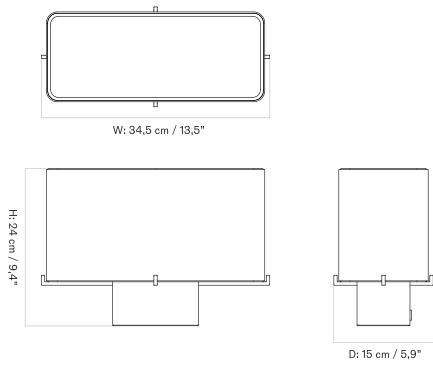

Nonna Table Lamp - H49

NONNA TABLE LAMP

Designed by *Kroeyer-Saetter-Lassen*

[BACK TO START](#)

The Nonna Table Lamp features a base in brushed aluminium or travertine stone, paired with a linen shade and matching cord. Comes in three sizes.

NONNA TABLE LAMP - Prices in USD

Stock Item

MASTER SKU	PRODUCT	PRICE
71241-008791 Fact sheet	Alu., Brushed/Textile, Sand - US - H24 cm	* 565
71241-008794 Fact sheet	Travertine, Sand/Textile, Sand - US - H30 cm	* 835
71241-008797 Fact sheet	Travertine, Sand/Textile, Sand - US - H49 cm	* 1.005

Nonna Table Lamp - H24