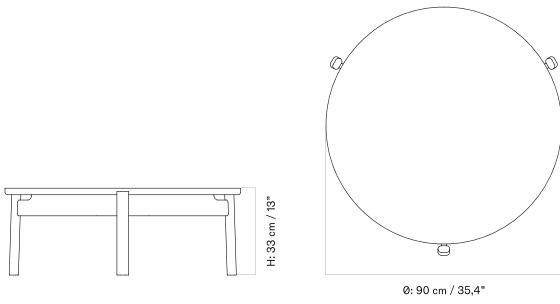

Ø50 Cm

Ø70 Cm

PASSAGE LOUNGE TABLE
Designed by *Kroeyer-Saetter-Lassen*

[BACK TO START](#)

Ø90 Cm

FURNITURE

Tables

DINING TABLES