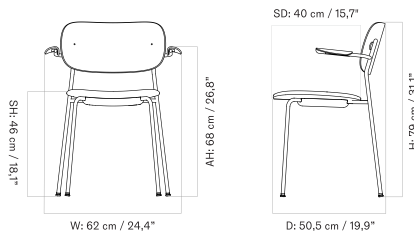

CO DINING CHAIR, OUTDOOR
Designed by *Norm Architects*

[BACK TO START](#)

Made from recycled plastic, the Co Dining Chair, Outdoor is available with or without armrests and comes in ivory or olive. Stacks up to 20 chairs high.

CO DINING CHAIR, OUTDOOR - *Prices in USD*

Lead Time (Incl. Freight): 11 weeks

MASTER SKU	PRODUCT	PRICE
71154-009041 Fact sheet	Un-Upholstered - 4-Legs Base - Steel, Ivory - Plastic, Ivory - With arms - Plastic, Ivory	* 595
71154-009040 Fact sheet	Un-Upholstered - 4-Legs Base - Steel, Ivory - Plastic, Ivory - Without arms	* 485
71154-004689 Fact sheet	Un-Upholstered - 4-Legs Base - Steel, Olive - Plastic, Olive - With arms - Plastic, Olive	* 595
71154-004688 Fact sheet	Un-Upholstered - 4-Legs Base - Steel, Olive - Plastic, Olive - Without arms	* 485

Co Dining Chair, Outdoor - With Arms