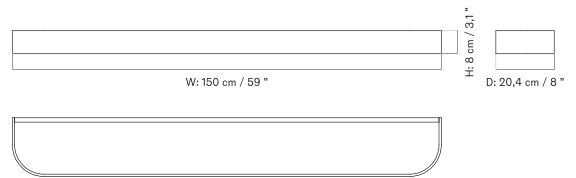

Rack - 50

Rack - 79

Shelf/Rack

Shelf - 150

Shelf - 50

Shelf - 79

The Gridy Fungi Shelf comes in three sizes and is available in a variety of oak finishes.

LARGE - Prices in USD