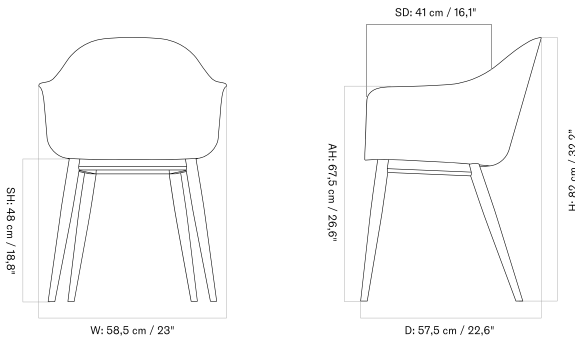

4-Legs Base - Wood