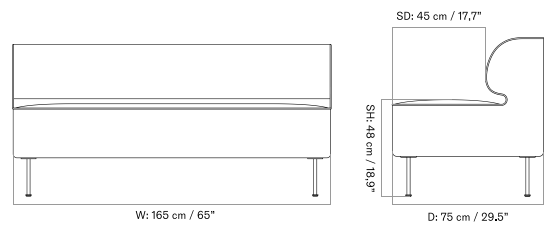

Open Section 165