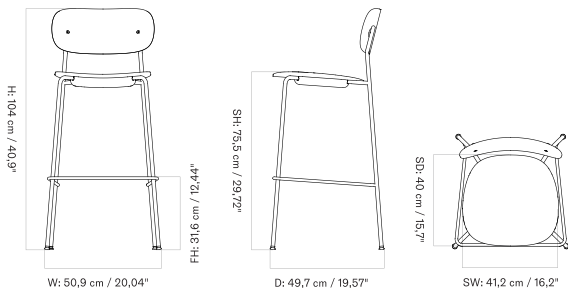

Un-Upholstered