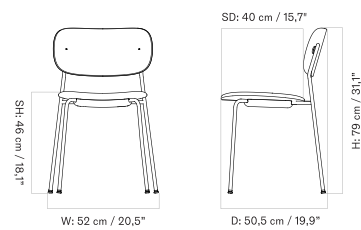

Co Dining Chair, Outdoor - Without Arms