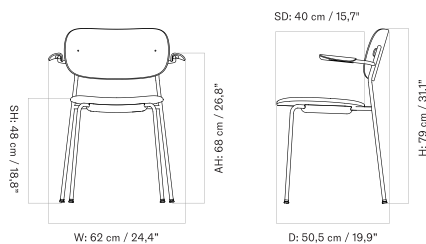

Seat Upholstered - With Arms