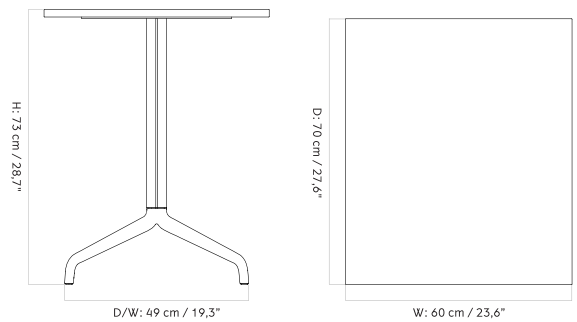

70X60 Cm - Round Base - Ceramic

70X60 Cm - Round Base - Linoleum, Marble, Oak and Stone

70X60 Cm - Star Base - Ceramic

70X60 Cm - Star Base - Linoleum, Marble, Oak and Stone

Ø80 Cm - Round Base - Ceramic

Ø80 Cm - Round Base - Linoleum, Marble, Oak and Stone