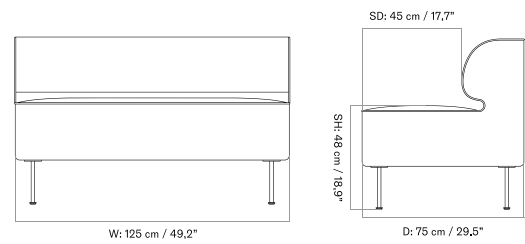

Open Section 125