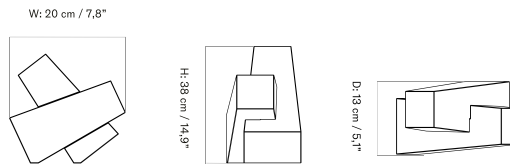

The Converge Bookends are shaped from lava stone. Use as bookends — one on each side of a line of books — or interlock to create a sculptural piece

CONVERGE BOOKENDS - *Prices in USD*

Stock Item

MASTER SKU	PRODUCT	PRICE
71188-000742 Fact sheet	Stone, Lava	* 375

Converge Bookends