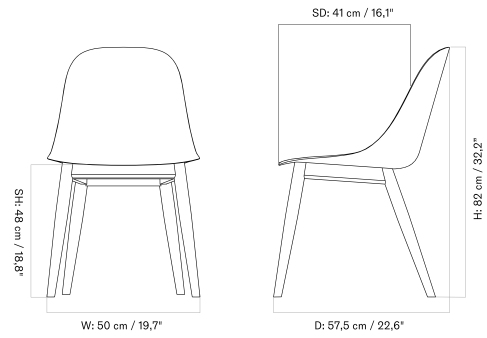

4-Legs Base - Wood - Upholstered