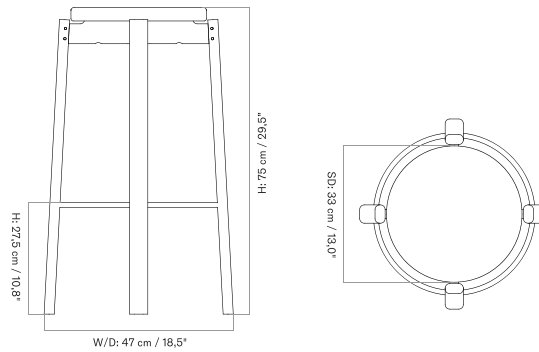

PASSAGE BAR STOOL
Designed by *Kroeyer-Saetter-Lassen*

[BACK TO START](#)

The Passage Bar Stool is available in natural oak and dark stained oak and features a steel footring. The stool is stackable.

PASSAGE BAR STOOL - *Prices in USD*

Stock Item

MASTER SKU	PRODUCT	PRICE
71277-017383 Fact sheet	Un-Upholstered - Oak, Solid, Dark Stained - Steel, Solid, Stainless	* 765
71277-017382 Fact sheet	Un-Upholstered - Oak, Solid, Natural - Steel, Solid, Stainless	* 765

Passage Bar Stool