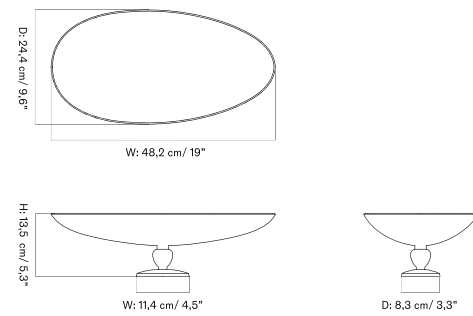

The Pavot Collection includes a vase, a bowl, and a centerpiece.
Each piece is aluminium-cast and hand-finished.

PAVOT COLLECTION - *Prices in USD*

Stock Item

MASTER SKU	PRODUCT	PRICE
71291-018801 Fact sheet	Bowl - Aluminium, Bronzed	* 195
71291-018794 Fact sheet	Centerpiece - Aluminium, Bronzed	* 295
71291-018800 Fact sheet	Vase - Aluminium, Bronzed	* 195

Pavot Collection - Bowl

Pavot Collection - Centerpiece