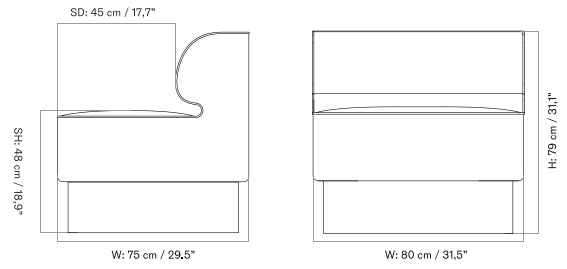

Open Section 80 - Plateau