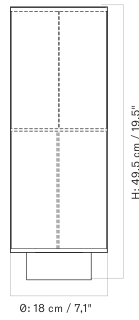

HASHIRA TABLE LAMP
Designed by *Norm Architects*

[BACK TO START](#)

The Hashira Table Lamp features a handmade linen shade, an ash base, and includes a dimmer function.

HASHIRA TABLE LAMP - *Prices in USD*

Stock Item

MASTER SKU	PRODUCT	PRICE
71136-001402	Textile, Raw - US	* 605
Fact sheet		

Hashira Table Lamp