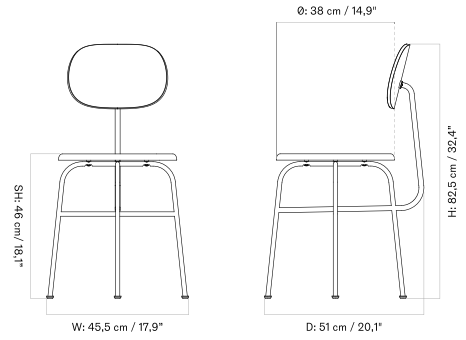

Fully Upholstered