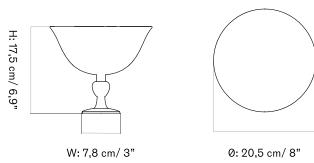

The Pavot Collection includes a vase, a bowl, and a centerpiece.
Each piece is aluminium-cast and hand-finished.

PAVOT COLLECTION - *Prices in USD*

Stock Item

MASTER SKU	PRODUCT	PRICE
71291-018801 Fact sheet	Bowl - Aluminium, Bronzed	* 195
71291-018794 Fact sheet	Centerpiece - Aluminium, Bronzed	* 295
71291-018800 Fact sheet	Vase - Aluminium, Bronzed	* 195

Pavot Collection - Bowl