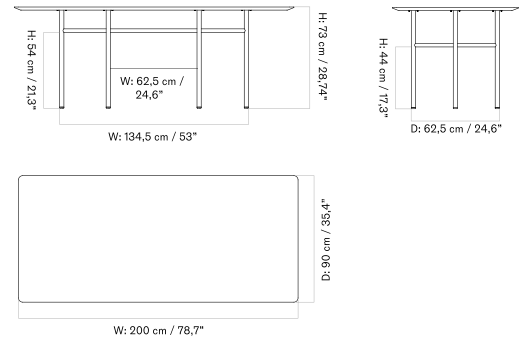

Ø120

Ø138

210 X 95 Cm

200 X 90 Cm

ANDROGYNE DINING TABLE
Designed by *Danielle Siggerud*

[BACK TO START](#)

The Androgyne Dining Table features a wood base in natural oak or dark stained oak. The table is available in round or rectangular versions, each in two sizes. Round table tops come in wood, stone, and marble. Rectangular table tops are available in natural oak and dark stained oak.