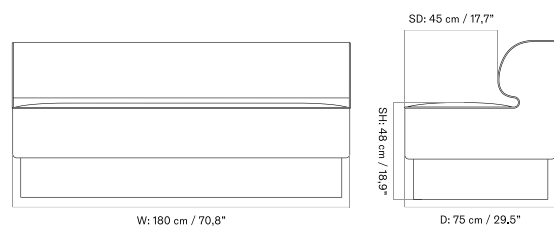

Open Section 180 - Plateau