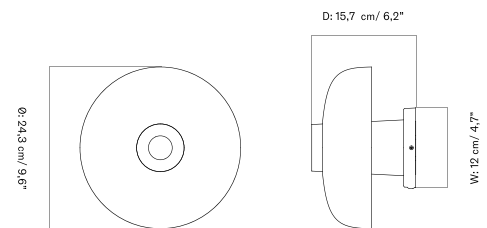

Reverse Wall Lamp - Dimmer Without Cord