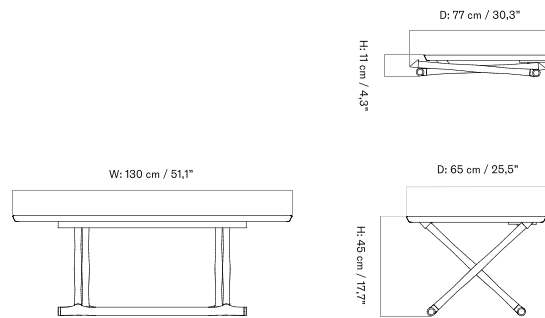

JÄGER LOUNGE TABLE
Designed by *Mogens Lassen*

[BACK TO START](#)

The Jäger Lounge Table is available in black oak, walnut, and natural oak, each featuring solid brass fittings.

JÄGER LOUNGE TABLE - *Prices in USD*

Stock Item

MASTER SKU	PRODUCT	PRICE
71001-002022 Fact sheet	Oak, Black Stained	* 3.615
71001-002021 Fact sheet	Oak, Natural	* 3.615
71001-002023 Fact sheet	Walnut	* 4.015

Jäger Lounge Table