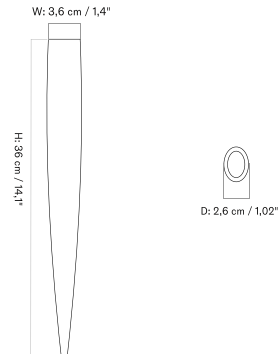

Planter - Ø12

Planter - Ø20

Watering Stick - H26

Watering Stick - H36

Plant Mister

ACCESSORIES

Decor

OBJECTS