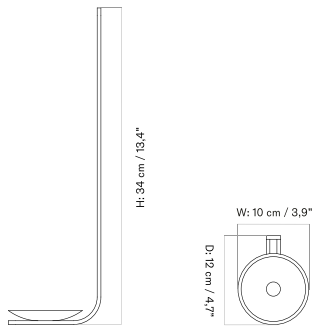

Clip Candle Holder - Tealight - Wall

CLIP CANDLE HOLDER
Designed by *Audo Copenhagen*

[BACK TO START](#)

The Clip Candle Holder comes in both wall and table versions, each offered in various sizes and finishes.

CLIP CANDLE HOLDER - Prices in USD

Stock Item

MASTER SKU	PRODUCT	PRICE
71040-000891 Fact sheet	Table, H5 cm - Brass	* 65
71040-000887 Fact sheet	Table, H5 cm, 3 Arm - Black	* 105
71040-000888 Fact sheet	Table, H5 cm, 3 Arm - Brass	* 245
71040-000881 Fact sheet	Tealight, Wall - Brass	* 75

Clip Candle Holder - Candle - Wall