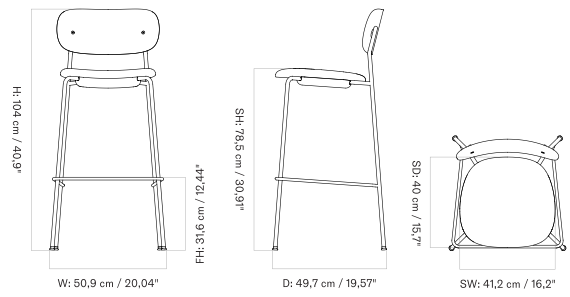

Seat Upholstered