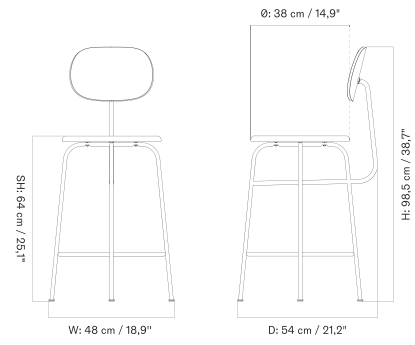

Fully Upholstered