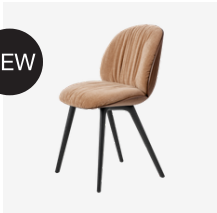

Model 62047

Beetle Soft Dining Chair - Front Upholstered, Black Plastic Base, Veneer shell

Dimensions: 58x56x87

Seat height: 46,5

Product weight: 9.3 kg

Shell Colour(s): American Walnut Semi Matt Lacquered, Oak Semi Matt Lacquered

	Price Grp. A		Price Grp. B		Price Grp. C		Price Grp. D		Price Grp. E		Price Grp. F	
	PTP USD	RRP USD	PTP USD	RRP USD	PTP USD	RRP USD	PTP USD	RRP USD	PTP USD	RRP USD	PTP USD	RRP USD
BASE												
Black	1,699	1,699	1,999	1,999	2,199	2,199	2,499	2,499	2,699	2,699	2,999	2,999

NEW