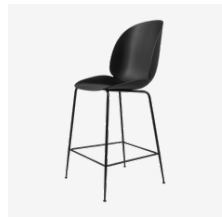

Model 10237
Beetle Counter Chair - Un-Upholstered, 65, Conic base

Dimensions: 56x54x108 cm
Seat height: 63,5 cm
Product weight: 7.8 kg

BASE	COLOR	ITEM NO.	PTP USD	RRP USD
Antique Brass	Alabaster White	10065361 <i>Felt Glides</i> | 10065360 <i>Plastic Glides</i>	889	889
	Amber Brown	10065344 <i>Felt Glides</i> | 10065343 <i>Plastic Glides</i>	889	889
	Black	10024109 <i>Felt Glides</i> | 10024108 <i>Plastic Glides</i>	889	889
	Fern Green	10133203 <i>Felt Glides</i> | 10133202 <i>Plastic Glides</i>	889	889
	Lunar Gray	10133201 <i>Felt Glides</i> | 10133200 <i>Plastic Glides</i>	889	889
	Mocha Brown	10133199 <i>Felt Glides</i> | 10133198 <i>Plastic Glides</i>	889	889
	New Beige	10024141 <i>Felt Glides</i> | 10024140 <i>Plastic Glides</i>	889	889
Black Chrome	Sweet Pink	10024149 <i>Felt Glides</i> | 10024148 <i>Plastic Glides</i>	889	889
	Alabaster White	10065365 <i>Felt Glides</i> | 10065364 <i>Plastic Glides</i>	789	789
	Amber Brown	10065349 <i>Felt Glides</i> | 10065348 <i>Plastic Glides</i>	789	789
	Black	10024113 <i>Felt Glides</i> | 10024112 <i>Plastic Glides</i>	789	789
	Fern Green	10133209 <i>Felt Glides</i> | 10133208 <i>Plastic Glides</i>	789	789
	Lunar Gray	10133207 <i>Felt Glides</i> | 10133206 <i>Plastic Glides</i>	789	789