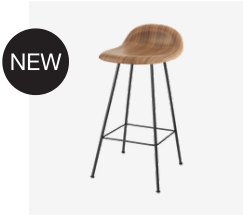

NEW

Model 61828

GUBI 3D Counter Stool - Un-Upholstered, 65, Center base, Wood Shell

Dimensions: 45x41x78

Seat height: 66

Product weight: 4.8 kg

BASE	COLOR	ITEM NO.	PTP USD	RRP USD	
Black Matt	American Walnut Semi Matt Lacquered	10138995 <i>Felt Glides</i> | 10138994 <i>Plastic Glides</i>	1,099	1,099	NEW
	Oak Semi Matt Lacquered	10138997 <i>Felt Glides</i> | 10138996 <i>Plastic Glides</i>	1,099	1,099	NEW