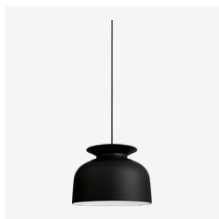

### Ronde Pendant - Ø20, US

Dimensions: Ø7.9x9.5 inches  
 Holder/Socket: US – E26 (Bulb not included)  
 Lumen/Watt: 1000 Lumen (~ 13W LED)  
 Product weight: 0.95 kg

	BASE	SHADE	ITEM NO.	PTP USD	RRP USD
•	Black	Anthracite Grey Matt	10015060	579	579
R		Black Semi Matt	10015058	579	579
R		Pigeon Grey Matt	10015057	579	579
R		Redwood Matt	10015056	579	579
R		White Matt	10015059	579	579