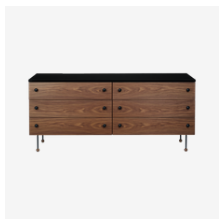

# Collection

Designed by Greta M. Grossman

Model 10135  
**62 Desk**

Dimension storage: 120x60x72

Dimensions: 120x60x72 cm

Product weight: 50 kg

COLOR	ITEM NO.	PTP USD	RRP USD
Walnut / Black	10003846	5,499	5,499