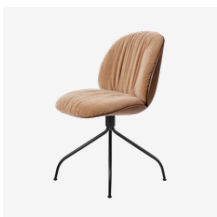

Model 62065

Beetle Soft Meeting Chair - Front Upholstered, Swivel base, Veneer Shell

Dimensions: 58x49x87

Seat height: 46,5

Product weight: 10.7 kg

Shell Colour(s): American Walnut Semi Matt Lacquered, Oak Semi Matt Lacquered

	Price Grp. A		Price Grp. B		Price Grp. C		Price Grp. D		Price Grp. E		Price Grp. F	
	PTP USD	RRP USD	PTP USD	RRP USD	PTP USD	RRP USD	PTP USD	RRP USD	PTP USD	RRP USD	PTP USD	RRP USD
BASE												
• Black Matt	1,699	1,699	1,999	1,999	2,199	2,199	2,499	2,499	2,699	2,699	2,999	2,999
• Brass Semi Matt	1,999	1,999	2,199	2,199	2,499	2,499	2,699	2,699	2,999	2,999	3,299	3,299