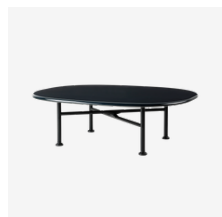

Model 60425
Carmel Coffee Table, 87,5x70

Dimensions: 87,5x70x25 cm
Product weight: 25.822 kg

BASE	TABLE TOP	ITEM NO.	PTP USD	RRP USD	
O Black Semi Matt	Midnight Black	10117283	2,499	2,499