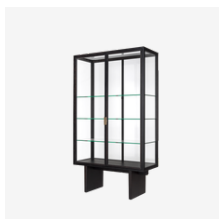

Model 61108
Private Vitrine, FSC

Dimension storage: 110x45x191
Product weight: 154 kg

COLOR	ITEM NO.	PTP USD	RRP USD
Brown/Black Stained Oak	10125076	9,899	9,899
Light Stained Oak Veneer	10125075	9,899	9,899