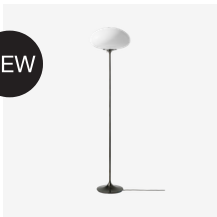

Model 62387

Stemlite Floor Lamp - H150, US

Dimensions: Ø38 cm
Holder/Socket: US – E26 (Bulb not included)
Lumen/Watt: 810 Lumen (≤ 8W-10W LED Dimmable)
Product weight: 8.2 kg

BASE	SHADE	ITEM NO.	PTP USD	RRP USD
Black Chrome	Opal glass	10149805	1,799	1,799

NEW