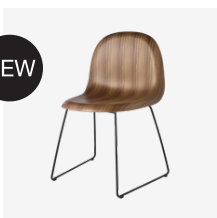

Model 61849
**GUBI 3D Dining Chair - Un-Upholstered,
Sledge base, Wood Shell**

Dimensions: 55x58x81 cm
Seat height: 46 cm
Product weight: 5.18 kg

BASE	COLOR	ITEM NO.	PTP USD	RRP USD	
Black Matt	American Walnut Semi Matt Lacquered	10139099 <i>Felt Glides</i> | 10139098 <i>Plastic Glides</i>	1,099	1,099	NEW
	Oak Semi Matt Lacquered	10139101 <i>Felt Glides</i> | 10139100 <i>Plastic Glides</i>	1,099	1,099	NEW
R Polished Stainless Steel	American Walnut Semi Matt Lacquered	10139095 <i>Felt Glides</i> | 10139094 <i>Plastic Glides</i>	1,399	1,399	NEW
	Oak Semi Matt Lacquered	10139097 <i>Felt Glides</i> | 10139096 <i>Plastic Glides</i>	1,399	1,399	NEW