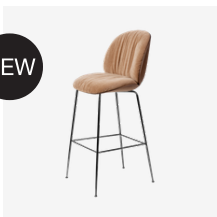

Model 62097

Beetle Soft Bar Chair - Front Upholstered, 77, Conic base, Veneer Shell

Dimensions: 56x56x118

Seat height: 75

Product weight: 10.4 kg

Shell Colour(s): American Walnut Semi Matt Lacquered, Oak Semi Matt Lacquered

	Price Grp. A		Price Grp. B		Price Grp. C		Price Grp. D		Price Grp. E		Price Grp. F	
	PTP USD	RRP USD	PTP USD	RRP USD	PTP USD	RRP USD	PTP USD	RRP USD	PTP USD	RRP USD	PTP USD	RRP USD
BASE												
Antique Brass	2,199	2,199	2,499	2,499	2,699	2,699	2,999	2,999	3,299	3,299	3,899	3,899
Black Chrome	1,999	1,999	2,199	2,199	2,499	2,499	2,699	2,699	2,999	2,999	3,299	3,299
Black Matt	1,999	1,999	2,199	2,199	2,499	2,499	2,699	2,699	2,999	2,999	3,299	3,299
Brass Semi Matt	1,999	1,999	2,199	2,199	2,499	2,499	2,699	2,699	2,999	2,999	3,299	3,299