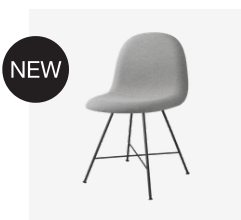

Model 61844

GUBI 3D Dining Chair - Fully Upholstered, Center base

Dimensions: 56x53x82
Seat height: 47
Product weight: 5.75 kg

	Price Grp. A		Price Grp. B		Price Grp. C		Price Grp. D		Price Grp. E		Price Grp. F	
	PTP USD	RRP USD	PTP USD	RRP USD	PTP USD	RRP USD	PTP USD	RRP USD	PTP USD	RRP USD	PTP USD	RRP USD
BASE												
Black Matt	1,099	1,099	1,399	1,399	1,499	1,499	1,699	1,699	1,999	1,999	2,199	2,199