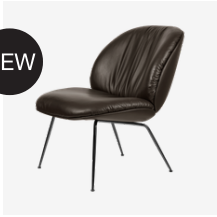

NEW

Model 61940
Beetle Soft Lounge Chair - Fully Upholstered, Conic base

Dimensions: 78x62x76
Seat height: 36
Product weight: 16.7 kg

	Price Grp. A		Price Grp. B		Price Grp. C		Price Grp. D		Price Grp. E		Price Grp. F	
	PTP USD	RRP USD	PTP USD	RRP USD	PTP USD	RRP USD	PTP USD	RRP USD	PTP USD	RRP USD	PTP USD	RRP USD
BASE												
Antique Brass	3,899	3,899	4,399	4,399	4,899	4,899	5,499	5,499	6,099	6,099	6,599	6,599
Black Matt	2,999	2,999	3,299	3,299	3,899	3,899	4,399	4,399	4,899	4,899	5,499	5,499
Brass Semi Matt	3,299	3,299	3,899	3,899	4,399	4,399	4,899	4,899	5,499	5,499	6,099	6,099