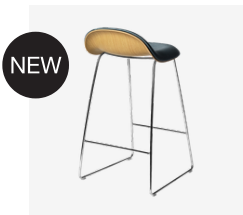

## GUBI 3D Counter Stool - Front Upholstered, 65, Sledge base, Plastic Shell

Dimensions: 45x44x79

Seat height: 67

Product weight: 8 kg

Shell Colour(s): Alabaster White, Black, Lunar Gray

	Price Grp. A		Price Grp. B		Price Grp. C		Price Grp. D		Price Grp. E		Price Grp. F	
	PTP USD	RRP USD	PTP USD	RRP USD	PTP USD	RRP USD	PTP USD	RRP USD	PTP USD	RRP USD	PTP USD	RRP USD
<b>BASE</b>												
Black Matt	789	789	889	889	999	999	1,099	1,099	1,399	1,399	1,499	1,499
Polished Stainless Steel	789	789	889	889	999	999	1,099	1,099	1,399	1,399	1,499	1,499