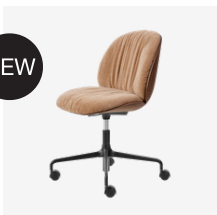

NEW

Model 62077

Beetle Soft Meeting Chair - Front Upholstered, Height adjustable 4-star base w. castors, Veneer Shell

Dimensions: 58x49x81-92,5

Seat height: 40,5-52

Product weight: 11.5 kg

Shell Colour(s): American Walnut Semi Matt Lacquered, Oak Semi Matt Lacquered

	Price Grp. A		Price Grp. B		Price Grp. C		Price Grp. D		Price Grp. E		Price Grp. F	
	PTP USD	RRP USD	PTP USD	RRP USD	PTP USD	RRP USD	PTP USD	RRP USD	PTP USD	RRP USD	PTP USD	RRP USD
BASE												
Black Matt	1,999	1,999	2,199	2,199	2,499	2,499	2,699	2,699	2,999	2,999	3,299	3,299