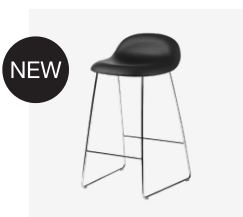

NEW

Model 61812

GUBI 3D Counter Stool - Fully Upholstered, 65, Sledge base

Dimensions: 45x44x79

Seat height: 67

Product weight: 6.6 kg

BASE	Price Grp. A		Price Grp. B		Price Grp. C		Price Grp. D		Price Grp. E		Price Grp. F	
	PTP	RRP	PTP	RRP	PTP	RRP	PTP	RRP	PTP	RRP	PTP	RRP
	USD	USD	USD	USD	USD	USD	USD	USD	USD	USD	USD	USD
Black Matt	999	999	1,099	1,099	1,399	1,399	1,499	1,499	1,699	1,699	1,999	1,999
Polished Stainless Steel	1,099	1,099	1,399	1,399	1,499	1,499	1,699	1,699	1,999	1,999	2,199	2,199