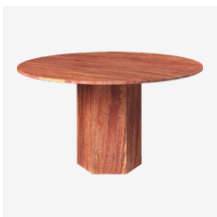

Model 12624

Epic Dining Table - Round, Ø130, Travertine

Dimensions: Ø130 x H74 cm
Product weight: 137 kg

BASE	TABLE TOP	ITEM NO.	PTP USD	RRP USD
Burnt Red	Burnt Red Travertine	10042389	8,799	8,799
Neutral White	Neutral White Travertine	10042390	8,799	8,799

NEW