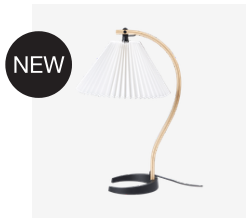

NEW

Model 61739
Timberline Table Lamp, US

Dimensions: Ø30x15cm
Holder/Socket: US – E12 (Bulb not included)
Lumen/Watt: 470 Lumen (~ 4W-6W LED)
Product weight: 1.5 kg

	BASE	SHADE	ITEM NO.	PTP USD	RRP USD
R	Oak/Birch	White	10137387	789	789

NEW