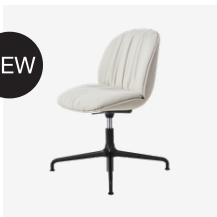

Model 62090
Beetle Soft Meeting Chair - Fully Upholstered, Height adjustable 4-star base

Dimensions: 58x49x79-90,5
Seat height: 38,5-50
Product weight: 10.7 kg

	Price Grp. A		Price Grp. B		Price Grp. C		Price Grp. D		Price Grp. E		Price Grp. F	
	PTP USD	RRP USD	PTP USD	RRP USD	PTP USD	RRP USD	PTP USD	RRP USD	PTP USD	RRP USD	PTP USD	RRP USD
BASE												
Black Matt	1,699	1,699	1,999	1,999	2,199	2,199	2,499	2,499	2,699	2,699	2,999	2,999