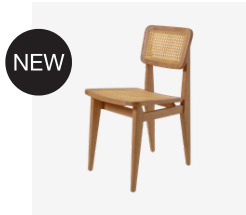

NEW

Model 62332

C-Chair Outdoor Dining Chair, French Cane

Dimensions: 53x41x81 cm

Seat height: 48 cm

Product weight: 5.09 kg

BASE	ITEM NO.	PTP USD	RRP USD
R O Natural teak	10148247	1,099	1,099

NEW