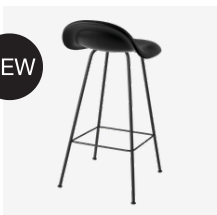

Model 61826

GUBI 3D Counter Stool - Front Upholstered, 65, Center base, Plastic Shell

Shell Colour(s): Alabaster White, Black, Lunar Gray

Dimensions: 45x44x79

Seat height: 67

Product weight: 5 kg

BASE	Price Grp. A		Price Grp. B		Price Grp. C		Price Grp. D		Price Grp. E		Price Grp. F	
	PTP	RRP	PTP	RRP	PTP	RRP	PTP	RRP	PTP	RRP	PTP	RRP
	USD	USD	USD	USD	USD	USD	USD	USD	USD	USD	USD	USD
Black Matt	789	789	889	889	999	999	1,099	1,099	1,399	1,399	1,499	1,499