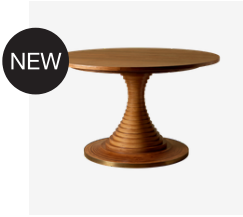

R = EXW Rohlig

NEW

Model 62039
Tavolo a Dischi Dining Table - Round, Ø120, Veneer

Dimensions: Ø120x74
Product weight: 84.4 kg

BASE	TABLE TOP	ITEM NO.	PTP USD	RRP USD	
American Walnut High Gloss Lacquered	American Walnut High Gloss Lacquered	10142189	7,099	7,099	NEW