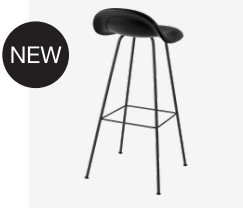

### GUBI 3D Bar Stool - Un-Upholstered, 75, Wood base, Wood Shell

Dimensions: 43x46x89 cm

Seat height: 76 cm

Product weight: 5.9 kg

BASE	FOOTREST FINISH	ITEM NO.	PTP USD	RRP USD	
• Black Stained Beech Semi Matt Lacquered	Chrome	10026535 <i>Felt Glides</i>   10026529 <i>Plastic Glides</i>	1,399	1,399	