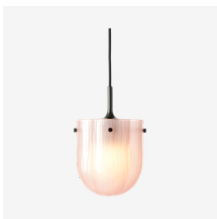

Model 53182
Seine Pendant, US

Dimensions: 6.3x6.3x7 inches
Holder/Socket: G9 (Bulb not included)
Lumen/Watt: 470 Lumen (~ 4W-6W LED)
Product weight: 2.21 kg

	BASE	SHADE	ITEM NO.	PTP USD	RRP USD
R	Antique Brass	Coral	10108505	579	579
R		Smoke	10108506	579	579