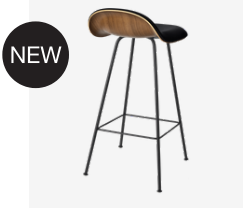

## GUBI 3D Counter Stool - Front Upholstered, 65, Center base, Plastic Shell

Shell Colour(s): Alabaster White, Black, Lunar Gray

Dimensions: 45x44x79

Seat height: 67

Product weight: 5 kg

BASE	Price Grp. A		Price Grp. B		Price Grp. C		Price Grp. D		Price Grp. E		Price Grp. F	
	PTP	RRP	PTP	RRP	PTP	RRP	PTP	RRP	PTP	RRP	PTP	RRP
	USD	USD	USD	USD	USD	USD	USD	USD	USD	USD	USD	USD
Black Matt	789	789	889	889	999	999	1,099	1,099	1,399	1,399	1,499	1,499