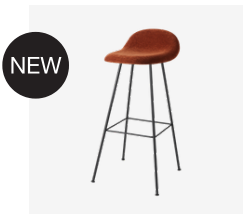

Model 61833

GUBI 3D Bar Stool - Front Upholstered, 75, Center base, Wood Shell

Shell Colour(s): American Walnut Semi Matt Lacquered, Oak Semi Matt Lacquered

Dimensions: 45x42x89
Seat height: 77
Product weight: 6.1 kg

	Price Grp. A		Price Grp. B		Price Grp. C		Price Grp. D		Price Grp. E		Price Grp. F	
	PTP USD	RRP USD	PTP USD	RRP USD	PTP USD	RRP USD	PTP USD	RRP USD	PTP USD	RRP USD	PTP USD	RRP USD
BASE												
Black Matt	1,099	1,099	1,399	1,399	1,499	1,499	1,699	1,699	1,999	1,999	2,199	2,199