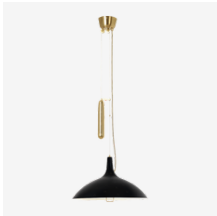

Model 10152
A1965 Pendant, US

Dimensions: Ø18.1x10.2 inches
Holder/Socket: US – 3x E26 (Bulb not included)
Lumen/Watt: 1000 Lumen (~ 13W LED)
Product weight: 5.7 kg

	BASE	SHADE	ITEM NO.	PTP USD	RRP USD
•	Brass	Black Semi Matt	10003874	1,399	1,399
•		Classic White Semi Matt	10003875	1,399	1,399