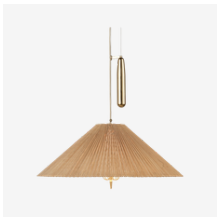

Model 61040
A1972 Pendant, US

Dimensions: Ø24.4 in
Holder/Socket: US – 2x E26 (Bulb not included)
Lumen/Watt: 1000 Lumen (~ 13W LED)
Product weight: 5.7 kg

	BASE	SHADE	ITEM NO.	PTP USD	RRP USD
R	Brass	Bamboo (Untreated)	10123539	1,999	1,999