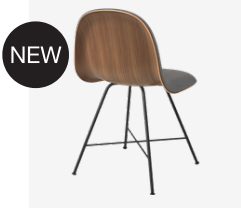

Model 61841

GUBI 3D Dining Chair - Front Upholstered, Center base, Wood Shell

Dimensions: 55x53x82
Seat height: 47
Product weight: 9.15 kg

Shell Colour(s): American Walnut Semi Matt Lacquered, Oak Semi Matt Lacquered

	Price Grp. A		Price Grp. B		Price Grp. C		Price Grp. D		Price Grp. E		Price Grp. F	
	PTP USD	RRP USD	PTP USD	RRP USD	PTP USD	RRP USD	PTP USD	RRP USD	PTP USD	RRP USD	PTP USD	RRP USD
BASE												
Black Matt	1,399	1,399	1,499	1,499	1,699	1,699	1,999	1,999	2,199	2,199	2,499	2,499