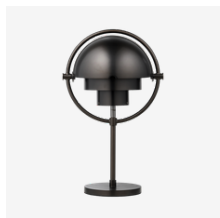

• = *Outphasing* | R = *EXW Rohlig*

BASE	SHADE	ITEM NO.	PTP USD	RRP USD
•	Nordic Blue Matt	10014453	1,399	1,399
•	Rose Dust Semi Matt	10014457	1,399	1,399
•	Sea Grey Semi Matt	10014454	1,399	1,399
R	Shiny Brass	10014455	1,399	1,399
R	White Semi Matt	10014456	1,399	1,399
R Chrome	Black Semi Matt	10014463	1,399	1,399
R	Chrome	10014461	1,399	1,399
R	White Semi Matt	10014462	1,399	1,399

Model 60922

Multi-Lite Portable Lamp, US

Dimensions: Ø6 in
Holder/Socket: G4 (bulb included)
Lumen/Watt: 215 lumen (1,6W)
Product weight: 0.95 kg

BASE	SHADE	ITEM NO.	PTP USD	RRP USD
R Black Brass	Black Brass	10131556	579	579
R Brass	Black Semi Matt	10121371	579	579
R	Pastel Gray	10131559	579	579
R	Shiny Brass	10121417	579	579
R Chrome	Chrome	10121369	579	579
R	Pale Lilac	10131558	579	579
R	Teal Green	10131557	579	579
R	White Semi Matt	10121370	579	579