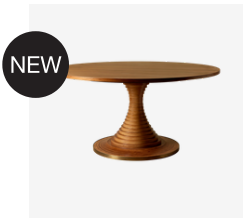

NEW

Model 61143
Tavolo a Dischi Dining Table - Round, Ø150, Veneer

Dimensions: Ø150x74
Product weight: 102.8 kg

BASE	TABLE TOP	ITEM NO.	PTP USD	RRP USD	
R American Walnut High Gloss Lacquered	American Walnut High Gloss Lacquered	10125381	8,799	8,799	NEW