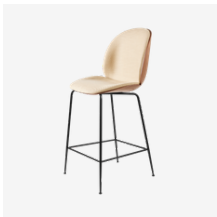

Model 55058

Beetle Counter Chair - Front Upholstered, 67, Conic base, Veneer Shell

Dimensions: 56x54x108 cm

Seat height: 66,5 cm

Product weight: 10.9 kg

Shell Colour(s): American Walnut Semi Matt Lacquered, Oak Semi Matt Lacquered

	Price Grp. A		Price Grp. B		Price Grp. C		Price Grp. D		Price Grp. E		Price Grp. F	
	PTP USD	RRP USD	PTP USD	RRP USD	PTP USD	RRP USD	PTP USD	RRP USD	PTP USD	RRP USD	PTP USD	RRP USD
BASE												
Antique Brass	1,999	1,999	2,199	2,199	2,499	2,499	2,699	2,699	2,999	2,999	3,299	3,299
Black Chrome	1,699	1,699	1,999	1,999	2,199	2,199	2,499	2,499	2,699	2,699	2,999	2,999
Black Matt	1,699	1,699	1,999	1,999	2,199	2,199	2,499	2,499	2,699	2,699	2,999	2,999
Brass Semi Matt	1,699	1,699	1,999	1,999	2,199	2,199	2,499	2,499	2,699	2,699	2,999	2,999