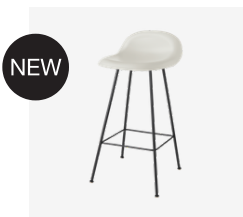

Model 61811
**GUBI 3D Counter Stool - Un-Upholstered,
65, Center base, Plastic Shell**

Dimensions: 45x41x78
Seat height: 66
Product weight: 4.2 kg

BASE	COLOR	ITEM NO.	PTP USD	RRP USD	
Black Matt	Alabaster White	10138922 <i>Felt Glides</i> | 10138921 <i>Plastic Glides</i>	579	579	NEW
	Black	10138920 <i>Felt Glides</i> | 10138919 <i>Plastic Glides</i>	579	579	NEW
	Lunar Gray	10138918 <i>Felt Glides</i> | 10138917 <i>Plastic Glides</i>	579	579	NEW