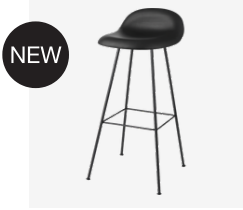

Model 61836

GUBI 3D Bar Stool - Fully Upholstered, 75, Center base

Dimensions: 45x44x89

Seat height: 77

Product weight: 5.1 kg

	Price Grp. A		Price Grp. B		Price Grp. C		Price Grp. D		Price Grp. E		Price Grp. F	
	PTP USD	RRP USD	PTP USD	RRP USD	PTP USD	RRP USD	PTP USD	RRP USD	PTP USD	RRP USD	PTP USD	RRP USD
BASE												
Black Matt	999	999	1,099	1,099	1,399	1,399	1,499	1,499	1,699	1,699	1,999	1,999