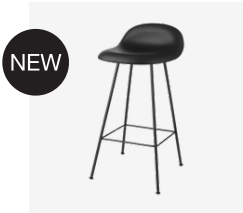

## GUBI 3D Counter Stool - Fully Upholstered, 65, Wood base

Dimensions: 43x43x80 cm

Seat height: 67 cm

Product weight: 5.9 kg

BASE	FOOTREST FINISH	Price Grp. A		Price Grp. B		Price Grp. C		Price Grp. D		Price Grp. E		Price Grp. F	
		PTP	RRP	PTP	RRP	PTP	RRP	PTP	RRP	PTP	RRP	PTP	RRP
		USD	USD	USD	USD	USD	USD	USD	USD	USD	USD	USD	USD
• Black Stained Beech Semi Matt Lacquered	Chrome	1,399	1,399	1,499	1,499	1,699	1,699	1,999	1,999	2,199	2,199	2,499	2,499