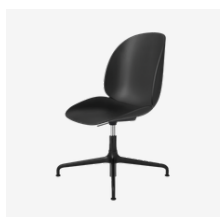

Model 61380

Beetle Meeting Chair - Un-Upholstered, Height adjustable 4-star base

Dimensions: 58x49x79-90.5 cm
Seat height: 37-48.5 cm
Product weight: 8.1 kg

BASE	COLOR	ITEM NO.	PTP USD	RRP USD
Black Matt	Alabaster White	10129519	679	679
	Amber Brown	10129518	679	679
	Black	10129513	679	679
	Fern Green	10133240	679	679
	Lunar Gray	10133239	679	679
	Mocha Brown	10133238	679	679
	New Beige	10129515	679	679