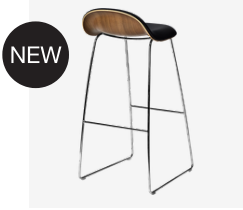

Model 61835

GUBI 3D Bar Stool - Front Upholstered, 75, Sledge base, Wood Shell

Dimensions: 45x44x89
Seat height: 77
Product weight: 6.1 kg

Shell Colour(s): American Walnut Semi Matt Lacquered, Oak Semi Matt Lacquered

	Price Grp. A		Price Grp. B		Price Grp. C		Price Grp. D		Price Grp. E		Price Grp. F	
	PTP USD	RRP USD	PTP USD	RRP USD	PTP USD	RRP USD	PTP USD	RRP USD	PTP USD	RRP USD	PTP USD	RRP USD
BASE												
Black Matt	1,099	1,099	1,399	1,399	1,499	1,499	1,699	1,699	1,999	1,999	2,199	2,199
Polished Stainless Steel	1,399	1,399	1,499	1,499	1,699	1,699	1,999	1,999	2,199	2,199	2,499	2,499