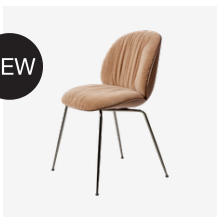

Model 61941

Beetle Soft Dining Chair - Front Upholstered, Conic base, Veneer Shell

Dimensions: 58x56x87

Seat height: 45,5

Product weight: 9.3 kg

Shell Colour(s): American Walnut Semi Matt Lacquered, Oak Semi Matt Lacquered

	Price Grp. A		Price Grp. B		Price Grp. C		Price Grp. D		Price Grp. E		Price Grp. F	
	PTP USD	RRP USD	PTP USD	RRP USD	PTP USD	RRP USD	PTP USD	RRP USD	PTP USD	RRP USD	PTP USD	RRP USD
BASE												
Antique Brass	1,999	1,999	2,199	2,199	2,499	2,499	2,699	2,699	2,999	2,999	3,299	3,299
Black Chrome	1,999	1,999	2,199	2,199	2,499	2,499	2,699	2,699	2,999	2,999	3,299	3,299
Black Matt	1,699	1,699	1,999	1,999	2,199	2,199	2,499	2,499	2,699	2,699	2,999	2,999
Brass Semi Matt	1,999	1,999	2,199	2,199	2,499	2,499	2,699	2,699	2,999	2,999	3,299	3,299
Chrome	1,999	1,999	2,199	2,199	2,499	2,499	2,699	2,699	2,999	2,999	3,299	3,299