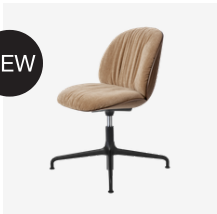

NEW

Model 62076

Beetle Soft Meeting Chair - Front Upholstered, Height adjustable 4-star base, Veneer Shell

Dimensions: 58x49x79-90,5

Seat height: 38,5-50

Product weight: 11.5 kg

Shell Colour(s): American Walnut Semi Matt Lacquered, Oak Semi Matt Lacquered

	Price Grp. A		Price Grp. B		Price Grp. C		Price Grp. D		Price Grp. E		Price Grp. F	
	PTP USD	RRP USD	PTP USD	RRP USD	PTP USD	RRP USD	PTP USD	RRP USD	PTP USD	RRP USD	PTP USD	RRP USD
BASE												
Black Matt	1,999	1,999	2,199	2,199	2,499	2,499	2,699	2,699	2,999	2,999	3,299	3,299