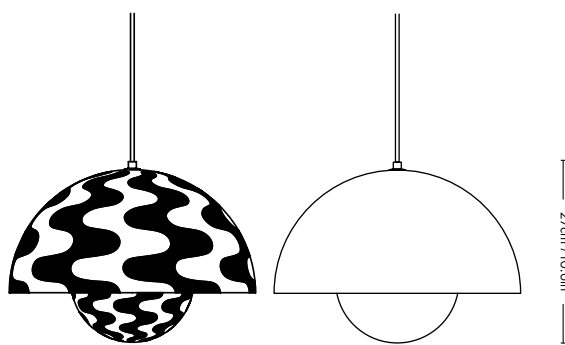

Technical Specification

E26 Max 40 Watt

Material: Painted or plated steel.

Black textile cord: Black canopy
White and other colored textile cords: White canopy

Bulb is not included.
Canopy included.

Spare parts available. Please refer to the 'Spare Parts' section.

Ø: 37cm / 14.6in

Ø: 37cm / 14.6in

VP7