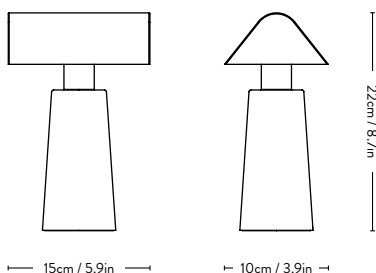

Caret^{MF1} Matteo Fogale 2022

Product no.	Product	Variant	Colli qty.	Lead time	Weight	PRICE EX. STATE TAX
133166A160	Portable lamp	Silk Grey	2 pcs	Stock item	0.75 kg	365
133166A163	Portable lamp	Dark Burgundy	2 pcs	Stock item	0.75 kg	365
133166A572	Portable lamp NEW	Antracite	2 pcs	Stock item	0.75 kg	365
133166A573	Portable lamp NEW	Forest	2 pcs	Stock item	0.75 kg	365

Technical Specification

G4 LED Bulb 1 Watt
CRI: >85
Colour temperature (Kelvin): 2700K
Charging time: 1 battery 3.5 hours – 2 batteries 6 hours
Operating time in highest light setting:
1 battery 11 hours – 2 batteries 20 hours
Dimmability: 3 level touch dimmer on base 100% - 70% - 40%
Battery: Delivery with 1 battery. Replaceable (spare part)
IP class: IP44 (This lamp is for indoors use only. It can be taken outdoors, but must be kept and stored indoors.)

Material: Lacquered steel, polycarbonate (PC), ABS

LED bulb included – replaceable (spare part).
Magnetic USB A 200 cm / 79 in charging cable included.

Spare parts available. Please refer to the 'Spare Parts' section.

MF1