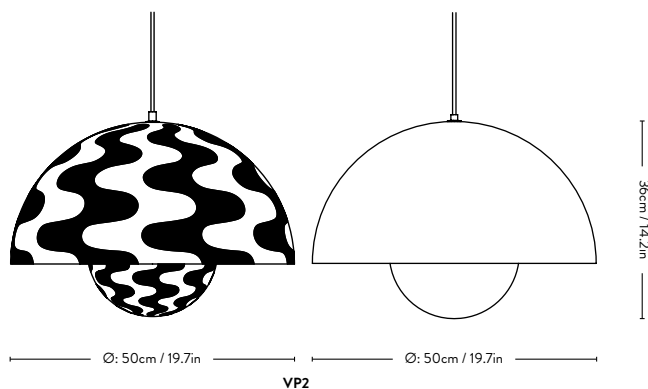

Flowerpot^{VP2} Verner Panton 1968

Product no.	Product	Variant	Cord	Colli qty.	Lead time	Weight	PRICE EX. STATE TAX
146372A221	Pendant	Matt White	3m White textile	1 pc	Stock item	3.40 kg	945
146372A218	Pendant	Matt Black	3m Black textile	1 pc	Stock item	3.40 kg	945
146372A209	Pendant	Grey Beige	3m Grey Beige textile	1 pc	Stock item	3.40 kg	945
146372A208	Pendant	Stone Blue	3m Stone Blue textile	1 pc	Stock item	3.40 kg	945
146372A182	Pendant	Vermilion Red	3m Vermilion Red textile	1 pc	Stock item	3.40 kg	945
146372A568	Pendant	Steel Blue NEW	3m Steel Blue textile	1 pc	Stock item	3.40 kg	945
146372A569	Pendant	Ivory NEW	3m Ivory textile	1 pc	Stock item	3.40 kg	945
146372A570	Pendant	Zesty Orange NEW	3m Zesty Orange textile	1 pc	Stock item	3.40 kg	945
146372A171	Pendant	Cobalt Blue & Twilight Blue Pattern	3m Cobalt Blue textile	1 pc	Stock item	3.40 kg	1.260
146372A170	Pendant	Black & White Pattern	3m Black textile	1 pc	Stock item	3.40 kg	1.260

Technical Specification

E26 Max 40 Watt

Material: Painted aluminium.

Black textile cord: Black canopy
White and other colored textile cords: White canopy

Bulb is not included.
Canopy included.

Spare parts available. Please refer to the 'Spare Parts' section.