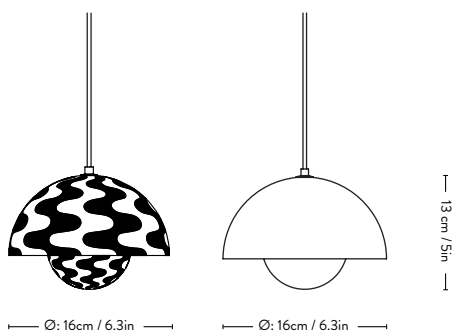

Technical Specification

G9 Max 5 Watt LED

Material: Painted or plated steel.

Black textile cord: Black canopy
White and other colored textile cords: White canopy

Bulb is not included.
Canopy included.

Spare parts available. Please refer to the 'Spare Parts' section.

VP10