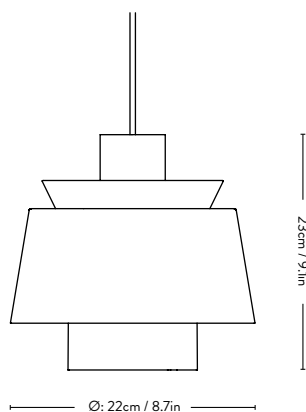

### Technical Specification

E26 Max 40 Watt

**Material:** Lacquered or plated steel.

Black textile cord: Black canopy  
White textile cords: White canopy

Bulb is not included.  
Canopy included.

JU1

NEW