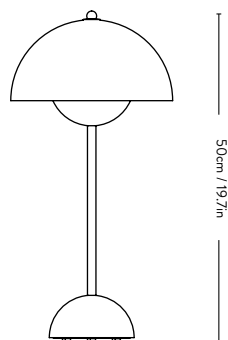

### Technical Specification

E26 Max 40 Watt

**Material:** Painted or plated steel.

Bulb is not included.

Spare parts available. Please refer to the 'Spare Parts' section.

23cm / 9.1in

VP3