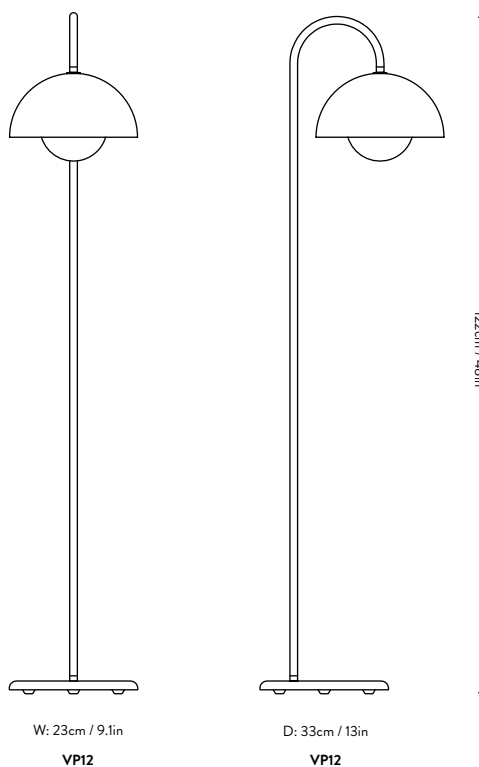

### Technical Specification

E26 Max 40 Watt

**Material:** Painted or plated steel.

Bulb is not included.

Spare parts available. Please refer to the 'Spare Parts' section.