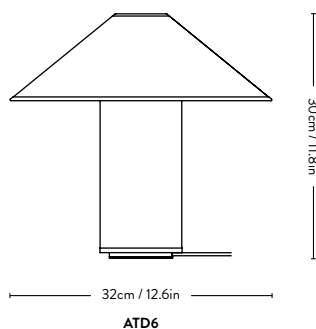

NEW

Colette ^{ATD6} &Tradition 2022

Product no.	Product	Variant	Cord	Colli qty.	Lead time	Weight	PRICE EX. STATE TAX
154799A157	Table lamp	White & Black	2.5m Black textile w. dimmer	1 pc	Stock item	1.60 kg	565
154799A156	Table lamp	White & Merlot	2.5m Black textile w. dimmer	1 pc	Stock item	1.60 kg	565

Technical Specification

E12 Max 40 Watt

Material: Plastic-lined polyester, aluminium, steel

Bulb is not included.