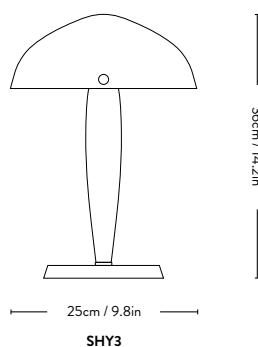

NEW

Herman SHY3 Signe Hytte 2022

Product no.	Product	Variant	Cord	Colli qty.	Lead time	Weight	PRICE EX. STATE TAX
154800A125	Table lamp	Opal glass w. Walnut & Cream Marble	2m Black textile	2 pcs	Stock item	2.10 kg	675

Made using FSC® certified wood, supporting responsible environmental, social and economical management of the world's forests. Visit www.fsc.org

Technical Specification

E12 Max 25 Watt

Material: Opal glass, walnut & marble.

Bulb is not included.

Spare parts available. Please refer to the 'Spare Parts' section.