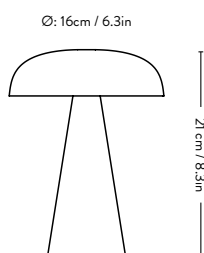

Magnetic USB A 200 cm / 79 inch charging cable included.

Spare parts available. Please refer to the 'Spare Parts' section.