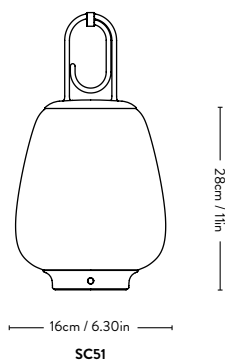

Lucca^{SC51} Space Copenhagen 2020

Product no.	Product	Variant	Colli qty.	Lead time	Weight	PRICE EX. STATE TAX
133163A127	Portable lamp	Black	2 pcs	Stock item	0.90 kg	270

Technical Specification

2.5 Watt LED Board
CRI: >80
Colour temperature (Kelvin): 2700K
Charging time: 8 hours
Operating time in highest light setting: 12 hours
Dimmability: 3 level touch dimmer on base 100% - 50% - 20%
Battery: Replaceable (spare part)
IP class: IP44 (This lamp works indoors and outdoors. It should be charged indoors, but can be left outside. Ensure the micro USB lid is closed to prevent water damage.)

Material: Satinised opal glass, powder-coated steel, brass.

LED board included – replaceable (spare part).
Micro USB A 200 cm / 79 in charging cable included.

Spare parts available. Please refer to the 'Spare Parts' section.