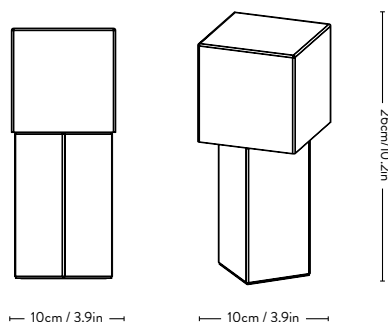

Pivot ^{ATD7} & Tradition 2023

Product no.	Product	Variant	Colli qty.	Lead time	Weight	PRICE EX. STATE TAX
133277A357	Portable lamp	Rusty Mint	2 pcs	Stock item	1.60 kg	495
133277A264	Portable lamp	Blue Silver	2 pcs	Stock item	1.60 kg	495

Technical Specification

G4 LED Bulb 3 Watt
CRI: >80
Colour temperature (kelvin): 2800K
Charging time: 16 hours
Operating time in highest light setting: 20 hours
Dimmability: 3 level touch dimmer 100% - 70% - 40%
Battery: Replaceable (spare part)
IP class: IP44 (This lamp is for indoors use only. It can be taken outdoors, but must be kept and stored indoors.)

Material: Powder-coated steel & painted or chrome-plated steel

Magnetic USB A 200 cm / 79 in charging cable included.

Spare parts available. Please refer to the 'Spare Parts' section.

ATD7