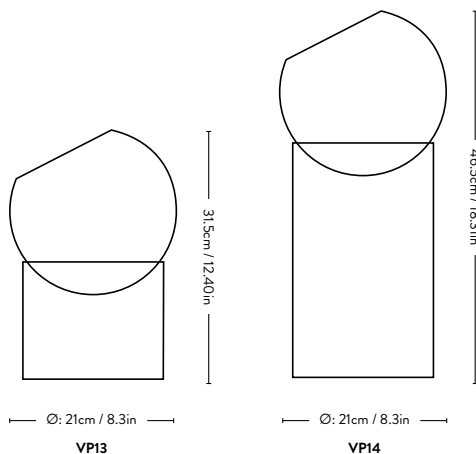

Topan VP13 & VP14 Verner Panton 1959

Product no.	Product	Product code	Variant	Cord	Colli qty.	Lead time	Weight	PRICE EX. STATE TAX
146380A182	Table lamp	VP13	Vermilion Red	3m Vermilion Red textile	2 pcs	Stock item	1.16 kg	520
146380A209	Table lamp	VP13	Grey Beige	3m Grey Beige textile	2 pcs	Stock item	1.16 kg	520
146380A274	Table lamp	VP13	Chrome-plated	3m Black textile	2 pcs	Stock item	1.16 kg	675
146381A182	Table lamp	VP14	Vermilion Red	3m Vermilion Red textile	2 pcs	Stock item	1.55 kg	630
146381A209	Table lamp	VP14	Grey Beige	3m Grey Beige textile	2 pcs	Stock item	1.55 kg	630
146381A274	Table lamp	VP14	Chrome-plated	3m Black textile	2 pcs	Stock item	1.55 kg	790

Technical Specification

E26 Max 12W LED

Material: Acrylic base, Aluminium shade, textile cord.

Bulb is not included.

Spare parts available. Please refer to the 'Spare Parts' section.