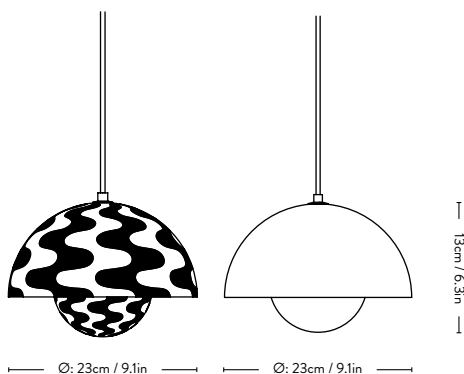

Technical Specification

E26 Max 40 Watt

Material: Painted or plated steel.

Black textile cord: Black canopy
White and other colored textile cords: White canopy

Bulb is not included.
Canopy included.

Spare parts available. Please refer to the 'Spare Parts' section.