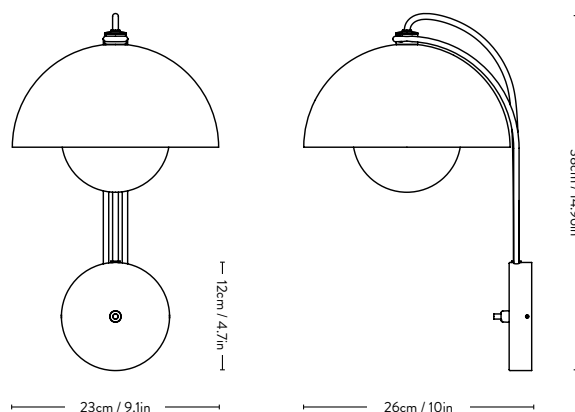

Flowerpot ^{VP8} Verner Panton 1968

Product no.	Product	Variant	Cord	Colli qty.	Lead time	Weight	PRICE EX. STATE TAX
146377A221	Wall lamp	Matt White	2m White textile	1 pc	Stock item	1.30 kg	565
146377A218	Wall lamp	Matt Black	2m Black textile	1 pc	Stock item	1.30 kg	565
146377A219	Wall lamp	Matt Light Grey	2m Grey textile	1 pc	Stock item	1.30 kg	565
146377A215	Wall lamp	Mustard	2m Mustard textile	1 pc	Stock item	1.30 kg	565
146377A209	Wall lamp	Grey Beige	2m Grey Beige textile	1 pc	Stock item	1.30 kg	565
146377A182	Wall lamp	Vermilion Red	2m Vermilion Red textile	1 pc	Stock item	1.30 kg	565
146377A205	Wall lamp	Signal Green	2m Signal Green textile	1 pc	Stock item	1.30 kg	565
146377A568	Wall lamp	Steel Blue NEW	2m Steel Blue textile	1 pc	Stock item	1.30 kg	565
146377A203	Wall lamp	Chrome-plated	2m Black Textile	1 pc	Stock item	1.30 kg	835

Technical Specification

E26 Max 40 Watt

Material: Painted or plated steel

Flowerpot VP8 is available as a plug-in (using the existing power cord) or hardwired (installed directly to the power outlet).

Bulb is not included.

Spare parts available. Please refer to the 'Spare Parts' section.

VP8