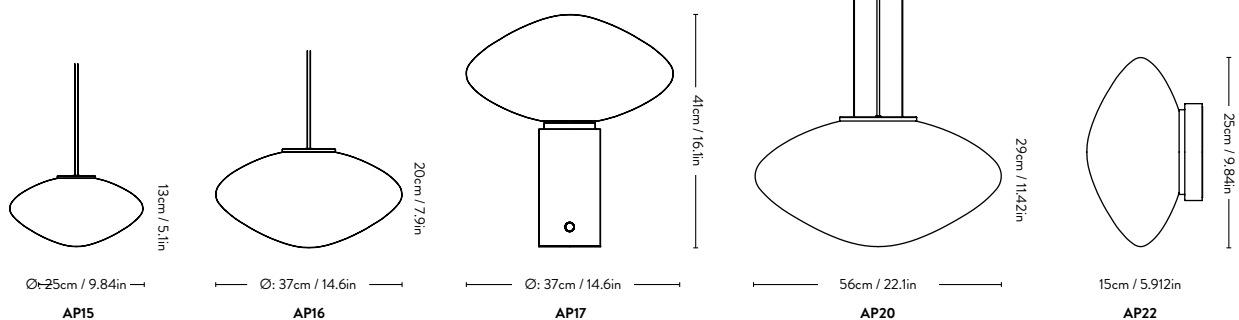

NEW

Mist AP15-AP17, AP20 & AP22

All the Way to Paris 2023

Product no.	Product	Product code	Size	Variant	Cord	Colli qty.	Lead time	Weight	PRICE EX. STATE TAX
154803A324	Pendant	AP15	Ø:25 x H:13 cm	Opal Glass	3m White textile	1 pc	Stock item	1.30 kg	565
154804A324	Pendant	AP16	Ø:37 x H:20 cm	Opal Glass	3m White textile	1 pc	Stock item	2.00 kg	855
154807A324	Table lamp	AP17	Ø:37 x H:41 cm	Guatemala Verde w. Opal glass	2.5m Black textile	1 pc	Stock item	6.20 kg	1.080
154809A324	Table lamp	AP17	Ø:37 x H:41 cm	Grigio Caldo w. Opal Glass	2.5m Black textile	1 pc	Stock item	6.20 kg	1.080
154805A324	Pendant	AP20	Ø:56 x H:29 cm	Opal Glass	6m White textile	1 pc	Stock item	7.00 kg	1.800
156112A324	Wall lamp	AP22	Ø:25 x D:15 cm	Opal Glass		1 pc	Stock item	1.50 kg	565

Technical Specification

AP15: G9 Max 20 Watt
AP16: E12 Max 40 Watt
AP17: E12 Max 40 Watt, Dimmability: Dimmer on base
AP20: E26 Max 12 W LED
AP22: G9 Max. 5 Watt (not included)
Indoor/outdoor - IP44
Hardwired (installed directly to the power outlet).

Material:
AP15, AP16, AP20, AP22: Mouth-blown glass & aluminium
AP17: Mouth-blown glass & marble

Bulb is not included.
White canopy is included for pendants.

Spare parts available. Please refer to the 'Spare Parts' section.