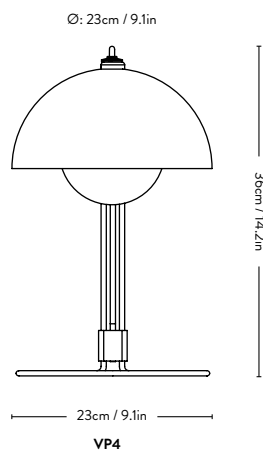

Spare parts available. Please refer to the 'Spare Parts' section.

Ø: 37cm / 14.6in

Ø: 37cm / 14.6in

VP7

### Technical Specification

E26 Max 40 Watt

**Material:** Painted or plated steel.

Bulb is not included.

Spare parts available. Please refer to the 'Spare Parts' section.

23cm / 9.1in

VP3

### Technical Specification

E26 Max 40 Watt

**Material:** Painted or plated steel.

Bulb is not included.

Spare parts available. Please refer to the 'Spare Parts' section.