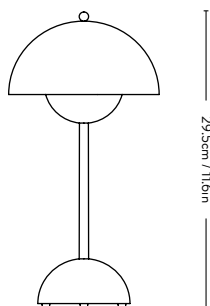

Material: Lacquered polycarbonate (PC) and steel

LED board included - replaceable (spare part).

Magnetic USB A 200 cm / 79 inch charging cable included.

Spare parts available. Please refer to the 'Spare Parts' section.

Technical Specification

3 Watt LED board

CRI: >80

Colour temperature (Kelvin): 2700K

Charging time: 8 hours

Operating time in highest light setting: 10 hours

Dimmability: 3 level touch dimmer 100% - 50% - 20%

Battery: Replaceable (spare part)

IP class: IP44

(This lamp is for indoors use only. It can be taken outdoors, but must be kept and stored indoors.)

Ø:9.6cm / 3.8in
VP9