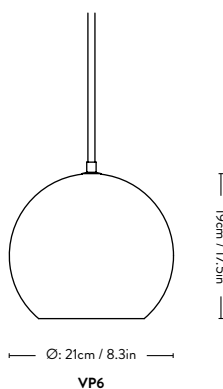

Topan ^{VP6} Verner Panton 1959

Product no.	Product	Variant	Cord	Colli qty.	Lead time	Weight	PRICE EX. STATE TAX
146375A218	Pendant	Matt Black	3m Black textile	2 pcs	Stock item	0.70 kg	405
146375A182	Pendant	Vermilion Red	3m Vermilion Red textile	2 pcs	Stock item	0.70 kg	405
146375A209	Pendant	Grey Beige	3m Grey Beige textile	2 pcs	Stock item	0.70 kg	405
146375A274	Pendant	Chrome-plated	3m Black textile	2 pcs	Stock item	0.70 kg	565

Technical Specification

E26 Max 30 Watt

Material: Lacquered or plated aluminium.

Black textile cord: Black canopy
White and other colored textile cords: White canopy

Bulb is not included.
Canopy included.

Spare parts available. Please refer to the 'Spare Parts' section.