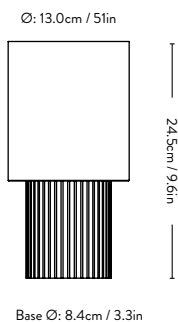

Manhattan ^{SC52} Space Copenhagen 2020

Product no.	Product	Variant	Colli qty.	Lead time	Weight	PRICE EX. STATE TAX
133164A119	Portable lamp	Bronzed	2 pcs	Stock item	0.50 kg	340

Technical Specification

G4 LED Bulb 1 Watt
CRI: >85
Colour temperature (Kelvin): 2700K
Charging time: 1 battery 3.5 hours – 2 batteries 6 hours
Operating time in highest light setting:
1 battery 11 hours – 2 batteries 20 hours
Dimmability: 3 level touch dimmer on base 100% - 70% - 40%
Battery: Delivery with 1 battery. Replaceable (spare part)
IP class: IP20

Material: Aluminium, Canvas, ABS

LED bulb included – replaceable (spare part).
Magnetic USB A 200 cm / 79 in charging cable included.

Spare parts available. Please refer to the 'Spare Parts' section.

SC52