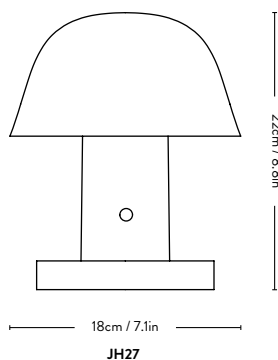

Setago ^{JH27} Jaime Hayon 2019

Product no.	Product	Variant	Colli qty.	Lead time	Weight	PRICE EX. STATE TAX
133130A152	Portable lamp	Nude & Forest	2 pcs	Stock item	0.70 kg	225
133130A151	Portable lamp	Rust & Thunder	2 pcs	Stock item	0.70 kg	225
133130A150	Portable lamp	Maroon & Grape	2 pcs	Stock item	0.70 kg	225

Technical Specification

G4 LED Bulb 3 Watt
CRI: >80
Colour temperature (Kelvin): 2800K
Charging time: 8 hours
Operating time in highest light setting: 10 hours
Dimmability: 3 level touch dimmer on base 100% - 70% - 40%
Battery: Replaceable (spare part)
IP class: IP44 (This lamp is for indoors use only. It can be taken outdoors, but must be kept and stored indoors.)

Material: Moulded polycarbonate and brass.

LED bulb included - replaceable (spare part).
Micro USB A 150 cm / 59 in charging cable included.

Spare parts available. Please refer to the 'Spare Parts' section.